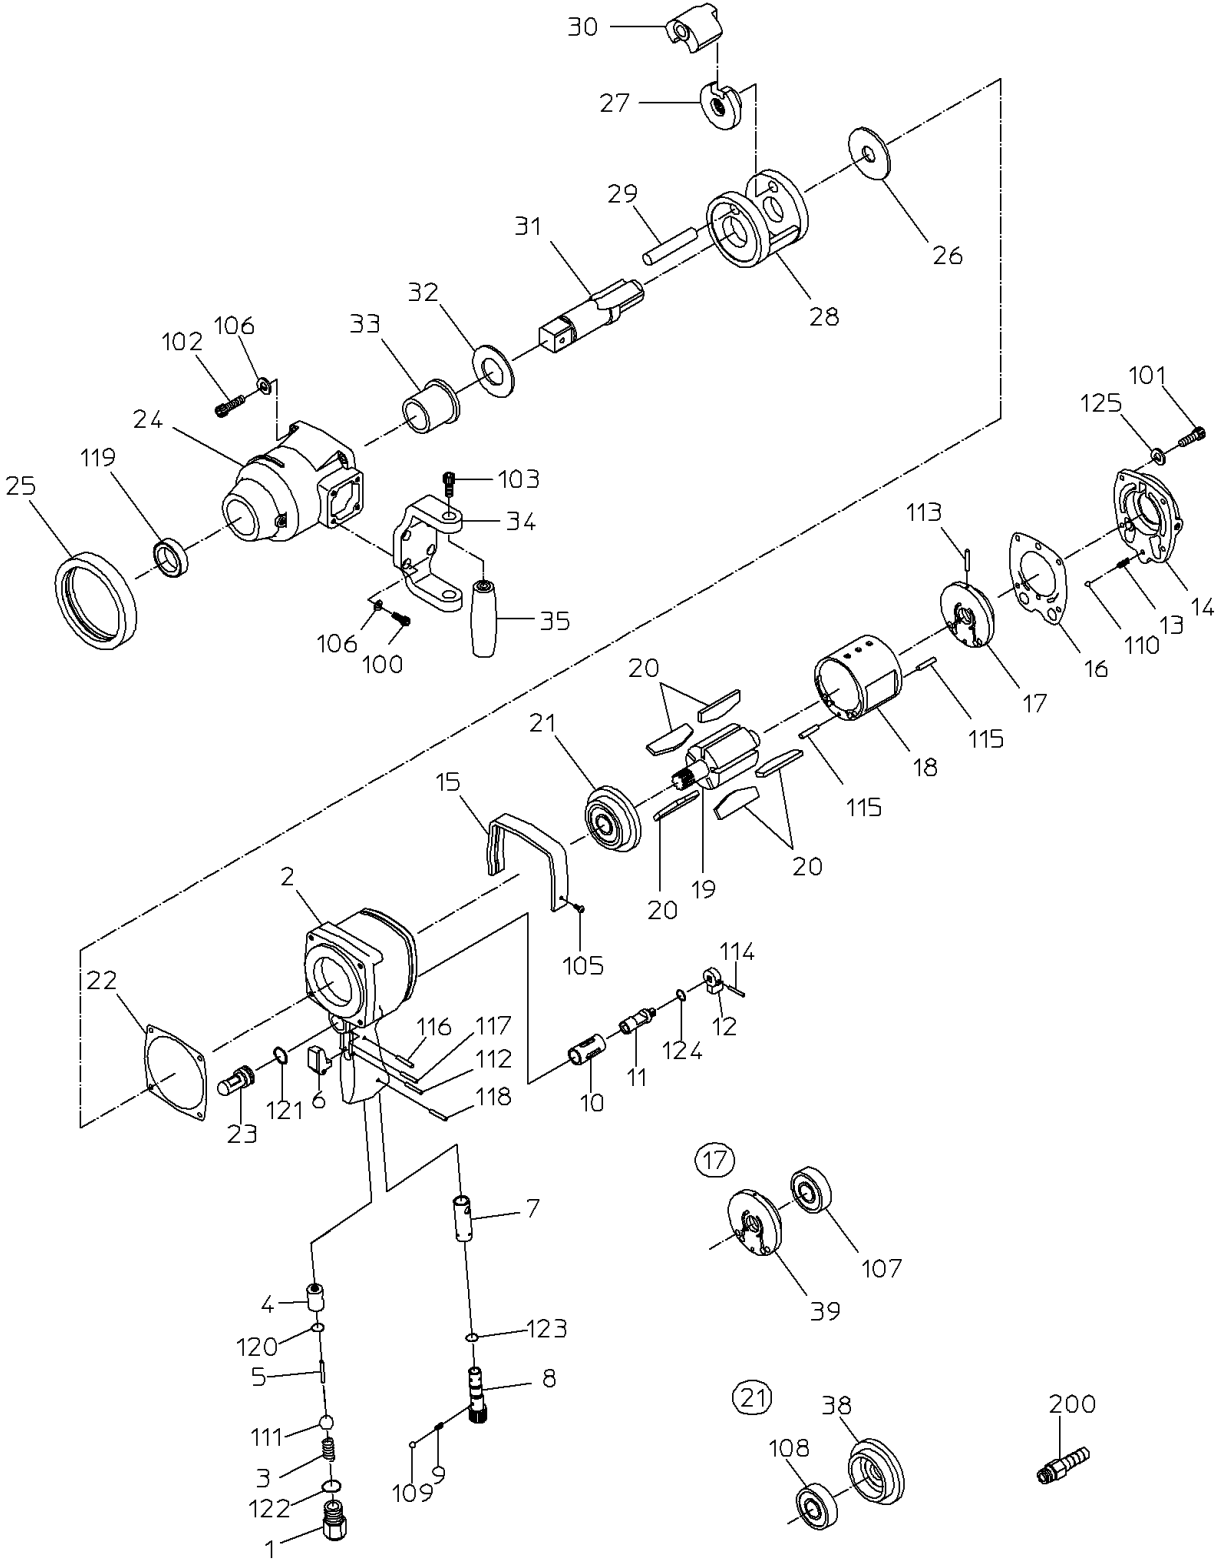

# PARTS LIST

(1/2)

MODEL: **NW-3500P**

525603

ITEM	PART NO.	PART NAME	Q'ty
1	15206760	INLET BUSHING	1
2	15220101	HANDLE WB	1
3	15202720	THROTTLE SPRING	1
5	15206780	THROTTLE PIN	1
6	15206820	LEVER	1
8	15206740	ADJUSTER VALVE	1
9	15200930	SPRING	1
11	15219506	REVERSE VALVE	1
12	15210910	REVERSE LEVER	1
13	15200940	SPRING	1
14	15206800	HANDLE CAP	1
15	15206810	PROTECT CAP	1
16	15206830	TOP SEAL	1
17	15219253	TOP PLATE WBR	1
18	15206610	CYLINDER	1
19	15206651	ROTOR	1
20	15206630	VANE	5
21	15219255	BOTTOM PLATE WBR	1
22	15206600	BOTTOM SEAL	1
23	15206730	EXHAUST COVER	1
24	Not available separately. Available only as HAMMER CASE WB or HAMMER CASE CP (P/No. 15219797 or No. 15219796)	HAMMER CASE	1
25	15206580	CASE CAP	1
26	15206500	SPACER	1
27	15206520	SCREW DRIVER	1
28	15206570	HAMMER FRAME	1
29	15206560	HAMMER PIN	1
30	15206550	HAMMER	1
31	15206490	ANVIL	1
32	15206510	THRUST WASHER	1
33	Not available separately. Available only as HAMMER CASE WB or HAMMER CASE CP (P/No. 15219797 or No. 15219796)	CASE BUSH	1
34	15207390	HOLDER	1
35	15207200	GRIPE	1
100	74006016	CAP SCREW	4
101	74006025	CAP SCREW	4
102	74006030	CAP SCREW	4
103	74008020	CAP SCREW	2
105	28100119	C-R. TAP. SCREW	2
106	76420106	SPRING WASHER	8
109	28205023	STEEL BALL	1
110	28205026	STEEL BALL	1
111	28205061	STAINLESS BALL	1
112	28207233	ROLLER PIN	1
113	28208056	SPRING PIN	1
114	28208080	SPRING PIN	1
115	25305050	SPRING PIN	2
117	28299053	SPRING PIN	1
118	28299002	SPRING PIN	1
119	28302017	OIL SEAL	1
121	61200160	O RING	1