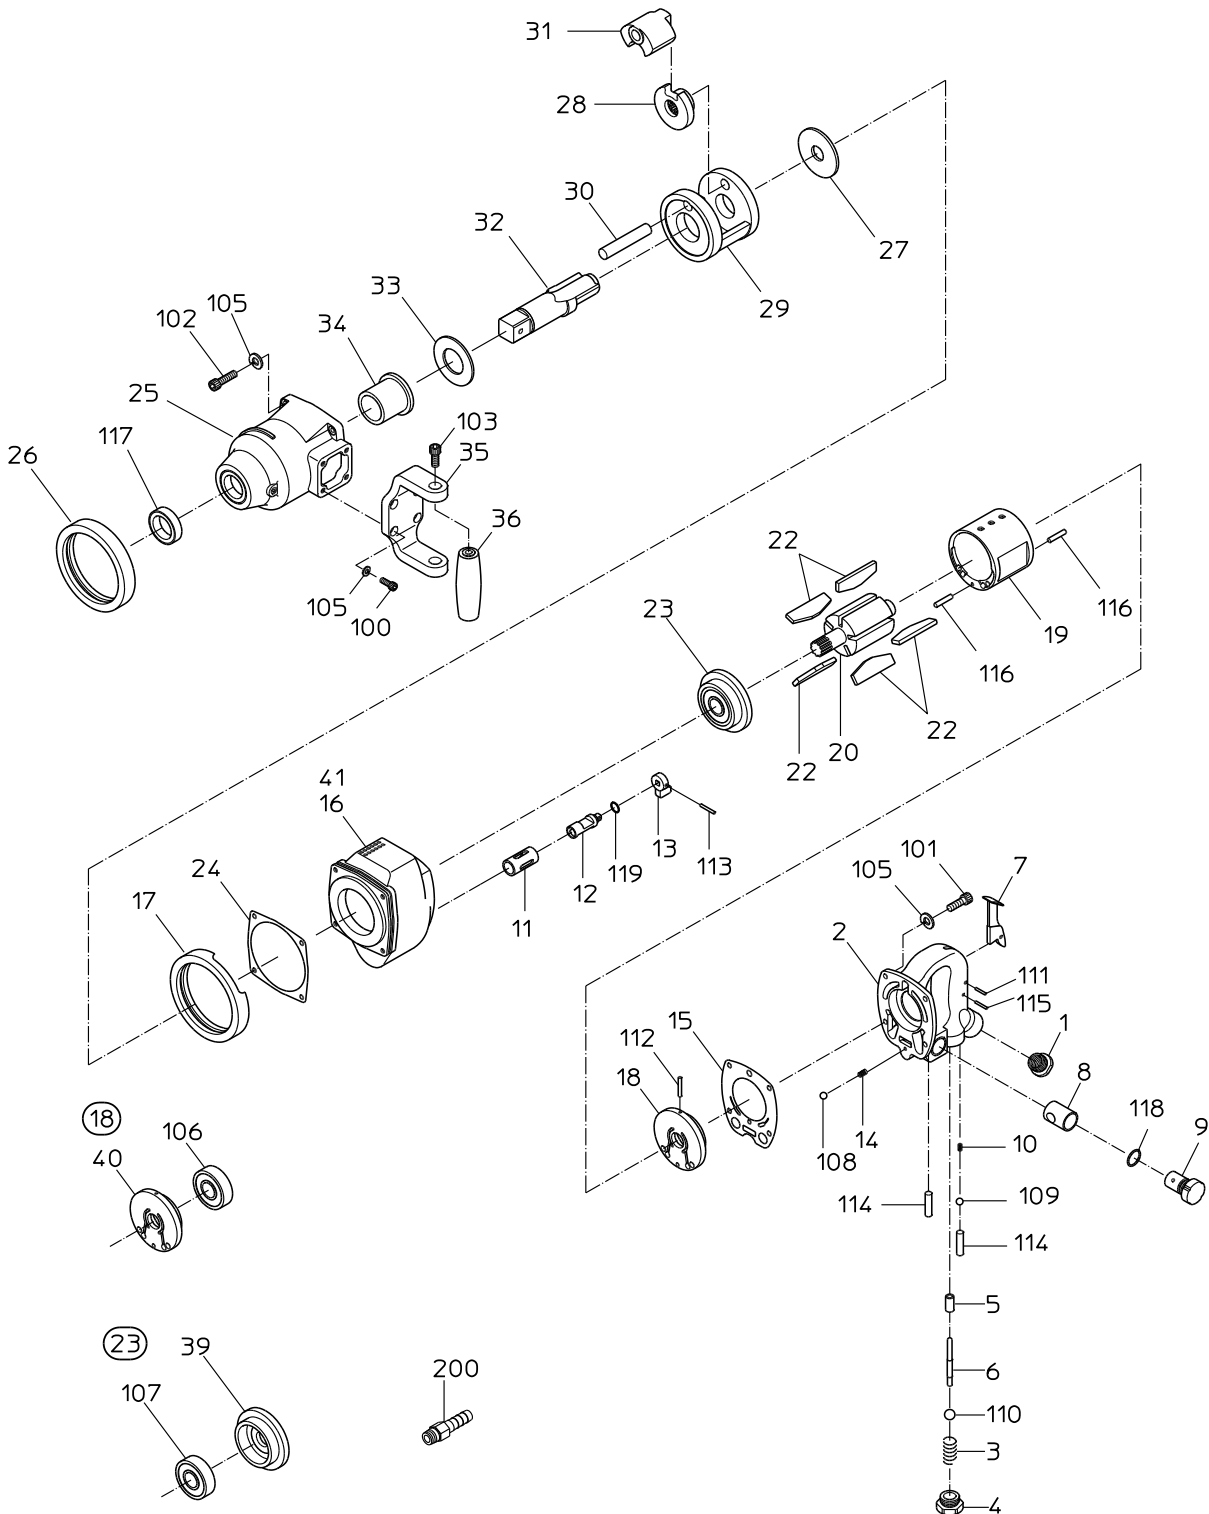

PARTS LIST

NW-3500GB(P)

526190

MODEL : **NW-3500GB (P)**

526190

ITEM	PART NO.	PART NAME	QTY	NOTE
1	15220028	INLET BUSHING	1	
2		HANDLE	1	Available as HANDLE WB
3	15206430	THROTTLE SPRING	1	
4	15206450	THROTTLE PLUG	1	
5		THROTTLE BUSH	1	Available as HANDLE WB
6	15220117	THROTTLE PIN	1	
7	15207270	LEVER	1	
8		ADJUSTER BUSHING	1	Available as HANDLE WB
9	15206440	ADJUSTER VALVE	1	
10	15200940	SPRING	1	
11		REVERSE BUSH	1	Available as ROTOR CASE WB
12	15219506	REVERSE VALVE	1	
13	15210910	REVERSE LEVER	1	
14	15205040	SPRING	1	
15	15206590	TOP SEAL	1	
16		ROTOR CASE	1	Available as ROTOR CASE WB
17	15206670	CASE CAP	1	
18	15219253	TOP PLATE WBR	1	
19	15206610	CYLINDER	1	
20	15206651	ROTOR	1	
22	15206630	VANE	5	
23	15219255	BOTTOM PLATE WBR	1	
24	15206600	BOTTOM SEAL	1	
25		HAMMER CASE	1	Available as HAMMER CASE WB
26	15206580	CASE CAP	1	
27	15206500	SPACER	1	
28	15206520	SCREW DRIVER	1	
29	15206570	HAMMER FRAME	1	
30	15206560	HAMMER PIN	1	
31	15220201	HAMMER	1	
32	15206490	ANVIL	1	
33	15206510	THRUST WASHER	1	
34		CASE BUSH	1	Available as HAMMER CASE WB
35	15207390	HOLDER	1	
36	15207200	GRIPE	1	
41	18400463	NAME PLATE (WARNING)	1	
100	74006016	CAP SCREW	4	
101	74006025	CAP SCREW	4	
102	74006030	CAP SCREW	4	
103	74008020	CAP SCREW	2	
105	76420106	SPRING WASHER	12	
108	25502120	STEEL BALL	1	
109	28205026	STEEL BALL	1	
110	28205055	RUBBER BALL	1	
111	28207112	ROLLER PIN	1	
112	28208056	SPRING PIN	1	
113	28208080	SPRING PIN	1	
114	28208070	SPRING PIN	2	
115	28208091	SPRING PIN	1	
116	25305050	SPRING PIN	2	
117	28302017	OIL SEAL	1	
118	61200160	O RING	1	
119	63910090	O RING	1	
200	24901041	HOSE NIPPLE	1	
		ASSY LIST		
【18】	15219253	TOP PLATE WBR		
(40)	15206620	TOP PLATE	1	
(106)	28201091	BALL BEARING	1	
【23】	15219255	BOTTOM PLATE WBR		
(39)	15206640	BOTTOM PLATE	1	
(107)	28201101	BALL BEARING	1	