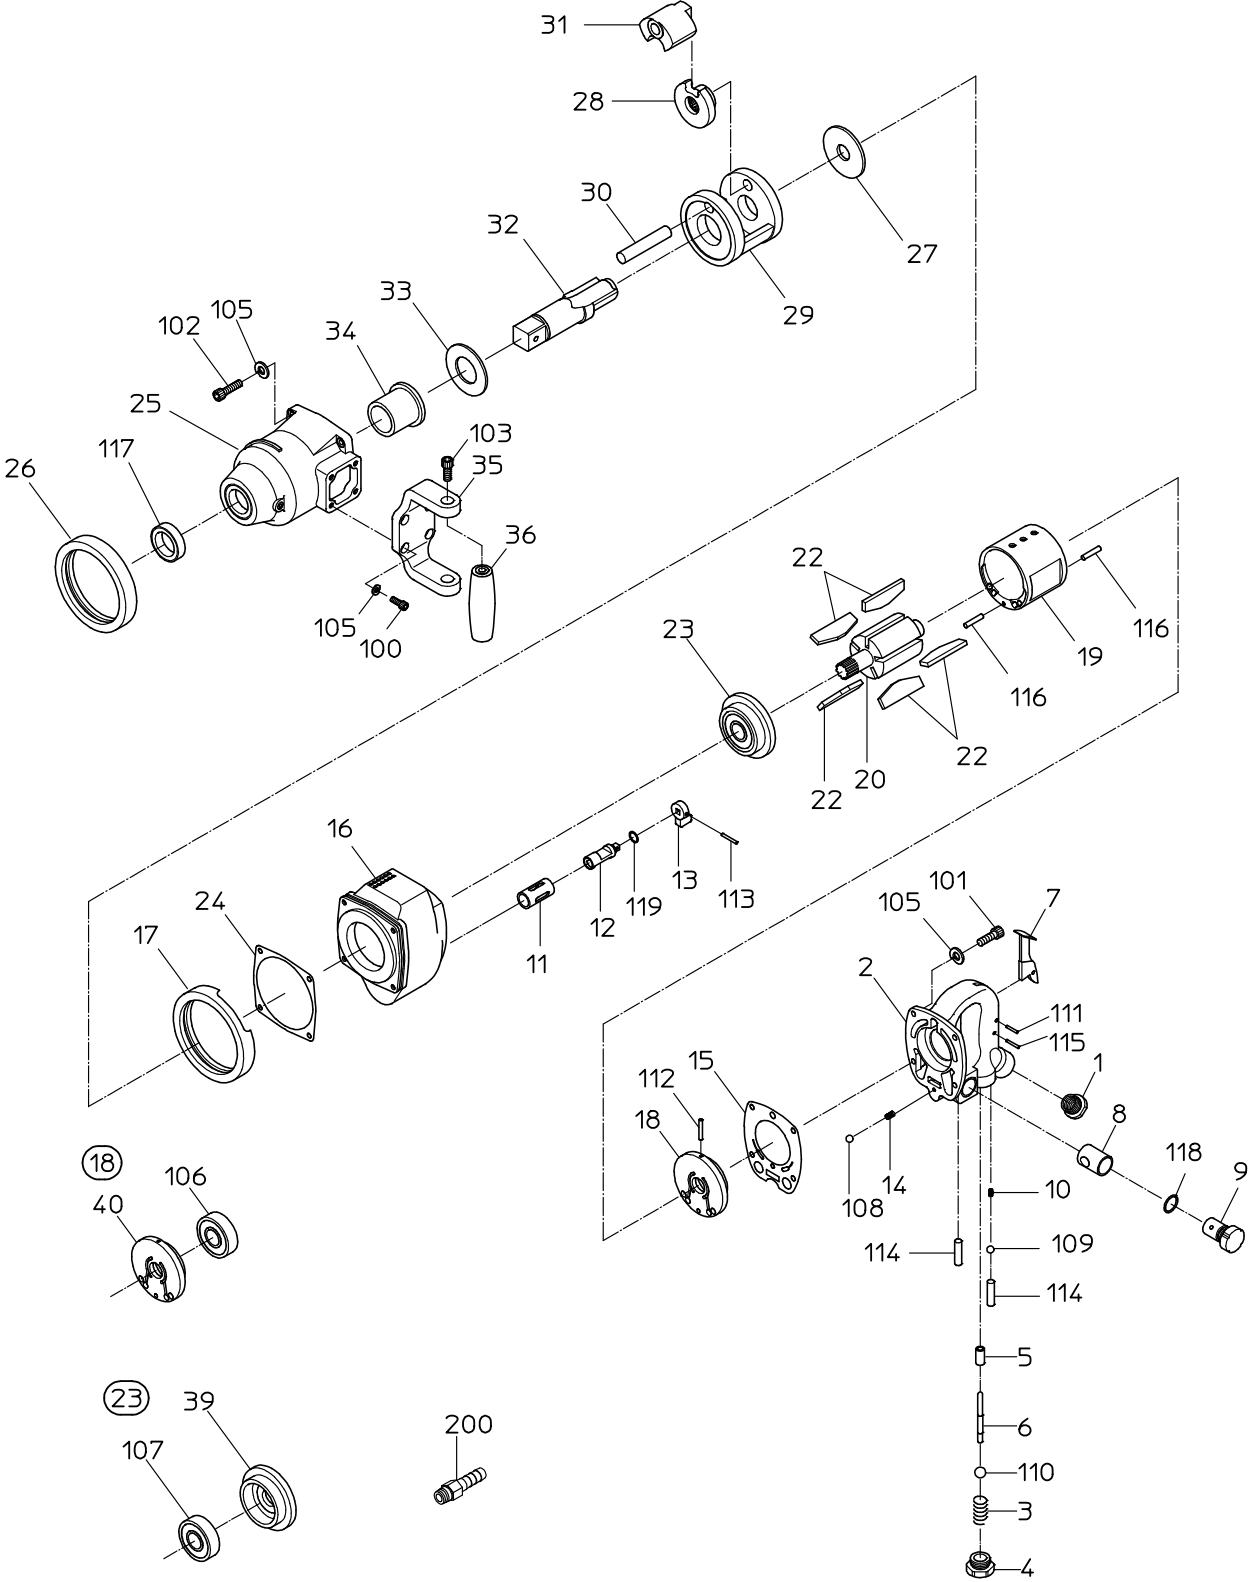

# PARTS LIST

(1/2)

MODEL : **NW-3500GA**

525564

ITEM	PART NO.	PART NAME	Q' ty
2	15220033	HANDLE WB	1
3	15206430	THROTTLE SPRING	1
4	15206450	THROTTLE PLUG	1
6	15210860	THROTTLE PIN	1
7	15207270	LEVER	1
9	15206440	ADJUSTER VALVE	1
11	Not available separately. Available only as ROTOR CASE WB (P/No. 15219354)	REVERSE BUSH	1
12	15219506	REVERSE VALVE	1
13	15210910	REVERSE LEVER	1
15	15206590	TOP SEAL	1
16	Not available separately. Available only as ROTOR CASE WB (P/No. 15219354)	ROTOR CASE	1
17	15206670	CASE CAP	1
18	15219253	TOP PLATE WBR	1
19	15206610	CYLINDER	1
20	15206651	ROTOR	1
22	15206630	VANE	5
23	15219255	BOTTOM PLATE WBR	1
24	15206600	BOTTOM SEAL	1
25	Not available separately. Available only as HAMMER CASE WB or HAMMER CASE CP (P/No. 15219797 No. 15219796)	HAMMER CASE	1
26	15206580	CASE CAP	1
27	15206500	SPACER	1
28	15206520	SCREW DRIVER	1
29	15206570	HAMMER FRAME	1
30	15206560	HAMMER PIN	1
31	15206550	HAMMER	1
32	15206490	ANVIL	1
33	15206510	THRUST WASHER	1
34	Not available separately. Available only as HAMMER CASE WB or HAMMER CASE CP (P/No. 15219797 No. 15219796)	CASE BUSH	1
35	15207390	HOLDER	1
36	15207200	GRIPE	1
100	74006016	CAP SCREW	4
101	74006025	CAP SCREW	4
102	74006030	CAP SCREW	4
103	74008020	CAP SCREW	2
105	76420106	SPRING WASHER	12
110	28205055	RUBBER BALL	1
111	28207112	ROLLER PIN	1
112	28208056	SPRING PIN	1
113	28208080	SPRING PIN	1
114	28208070	SPRING PIN	2
116	25305050	SPRING PIN	2
117	28302017	OIL SEAL	1
118	61200160	O RING	1
119	63910090	O RING	1