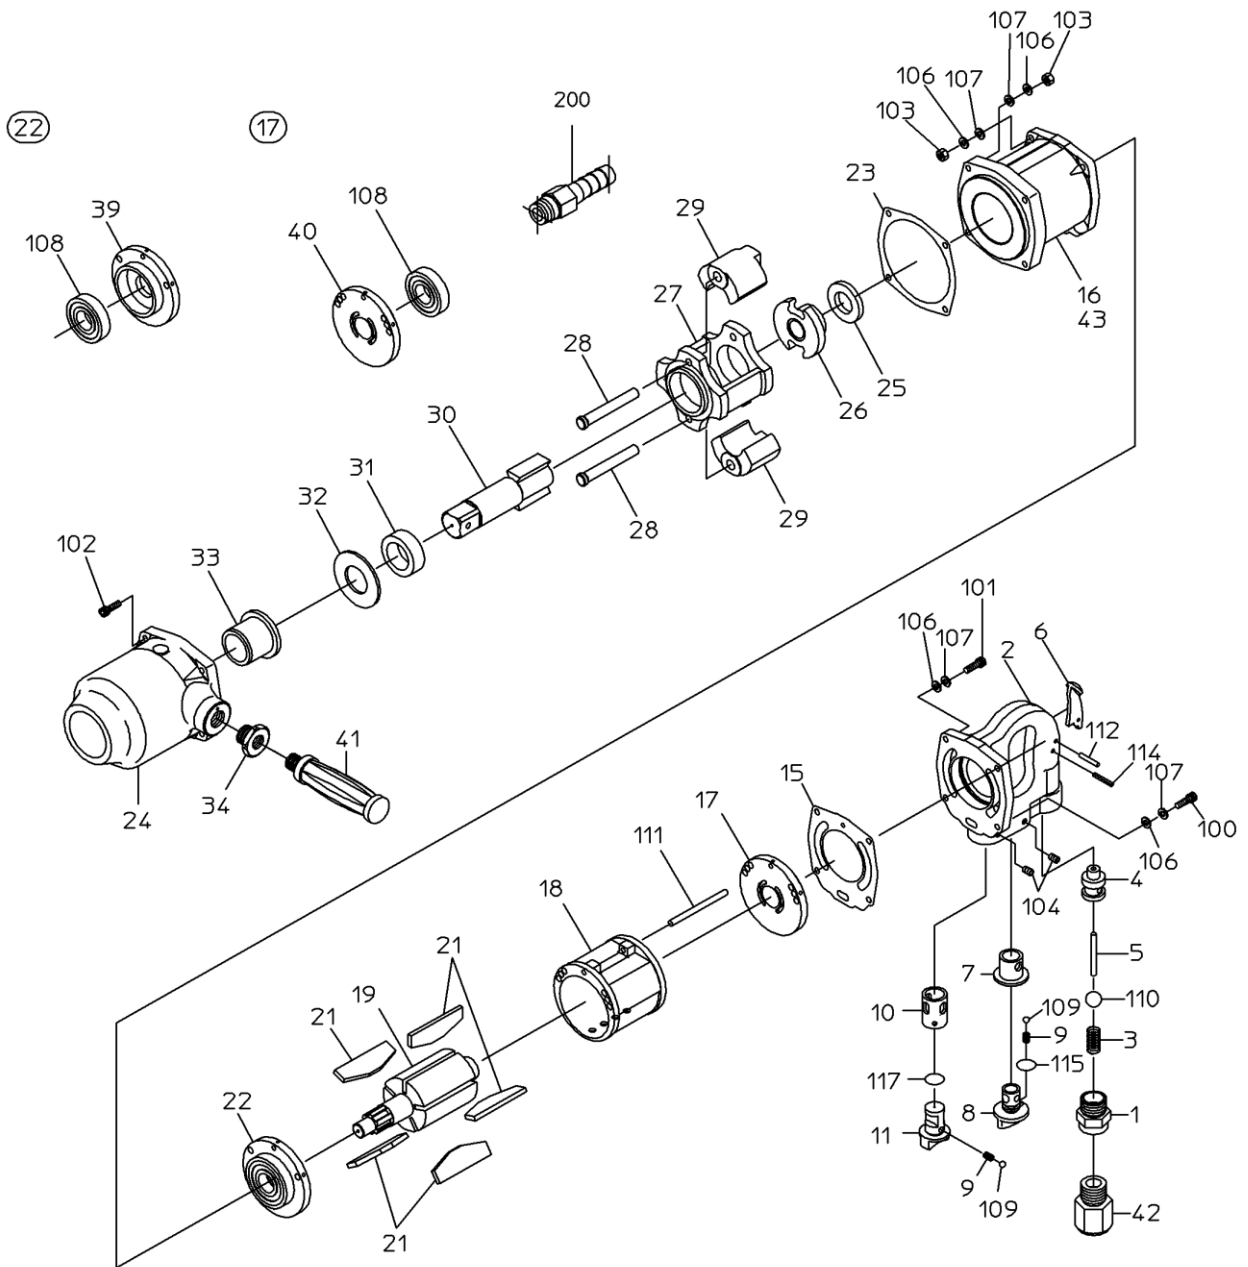

PARTS LIST

NW-32LA

526033

MODEL : **NW-32LA**

526033

ITEM	PART NO.	PART NAME	QTY	NOTE
1	15202750	INLET BUSHING	1	
2		HANDLE	1	*Available as HANDLE WB
3	15202720	THROTTLE SPRING	1	
4		THROTTLE BUSH	1	*Available as HANDLE WB
5	15202770	THROTTLE PIN	1	
6	15210920	LEVER	1	
7		ADJUSTER BUSHING	1	*Available as HANDLE WB
8	15220183	ADJUSTER VALVE	1	
9	15202120	SPRING	2	
10		REVERSE BUSH	1	*Available as HANDLE WB
11	15219895	REVERSE VALVE	1	
15	15202920	TOP SEAL	1	
16	15202980	ROTOR CASE	1	
17	15219215	TOP PLATE WBR	1	
18	15219991	CYLINDER	1	
19	15202970	ROTOR	1	
21	15219941	VANE	5	
22	15219218	BOTTOM PLATE WBR	1	
23	15202930	BOTTOM SEAL	1	
24		HAMMER CASE	1	*Available as HAMMER CASE WB
25	15202840	SPACER	1	
26	15202860	SCREW DRIVER	1	
27	15202910	HAMMER FRAME	1	
28	15202900	HAMMER PIN	2	
29	15220209	HAMMER	2	
30	15202830	ANVIL	1	
31	15202820	ANVIL BUSH	1	
32	15202850	THRUST WASHER	1	
33		CASE BUSH	1	*Available as HAMMER CASE WB
34	15202380	HOLDER SOCKET	1	
41	15006040	HOLDER	1	
42	24901025	NIPPLE STEAD	1	
43	18400463	NAME PLATE (WARNING)	1	
100	74006022	CAP SCREW	2	
101	74006035	CAP SCREW	2	
102	28100203	SET BOLT	4	
103	25122010	NUT	6	
104	25105020	SET SCREW	2	
106	76310206	WASHER	10	
107	76420106	SPRING WASHER	10	
109	28205026	STEEL BALL	2	
110	28205054	RUBBER BALL	1	
111	28206114	PIN	1	
112	28207110	ROLLER PIN	1	
114	25305060	SPRING PIN	1	
115	61200140	O RING	1	
117	63200180	O RING	1	
200	24901041	HOSE NIPPLE	1	

NIPPON PNEUMATIC MFG. CO., LTD.

MODEL : **NW-32LA**

526033

ITEM	PART NO.		PART NAME	QTY	NOTE
			ASSY LIST		
【17】	15219215		TOP PLATE WBR		
(40)			TOP PLATE	1	
(108)	28201092		BALL BEARING	1	
【22】	15219218		BOTTOM PLATE WBR		
(39)			BOTTOM PLATE	1	
(108)	28201092		BALL BEARING	1	
	15219525		HANDLE WB		
		2, 4, 7, 10, 104, 114			
	15220207		HANDLE CP		
		1, 2, 3, 4, 5, 6, 7, 8, 9, 10, 11, 104, 109, 110, 112, 114			
		115, 117			
	15219808		HAMMER CASE CP		
		24. 33, 34			