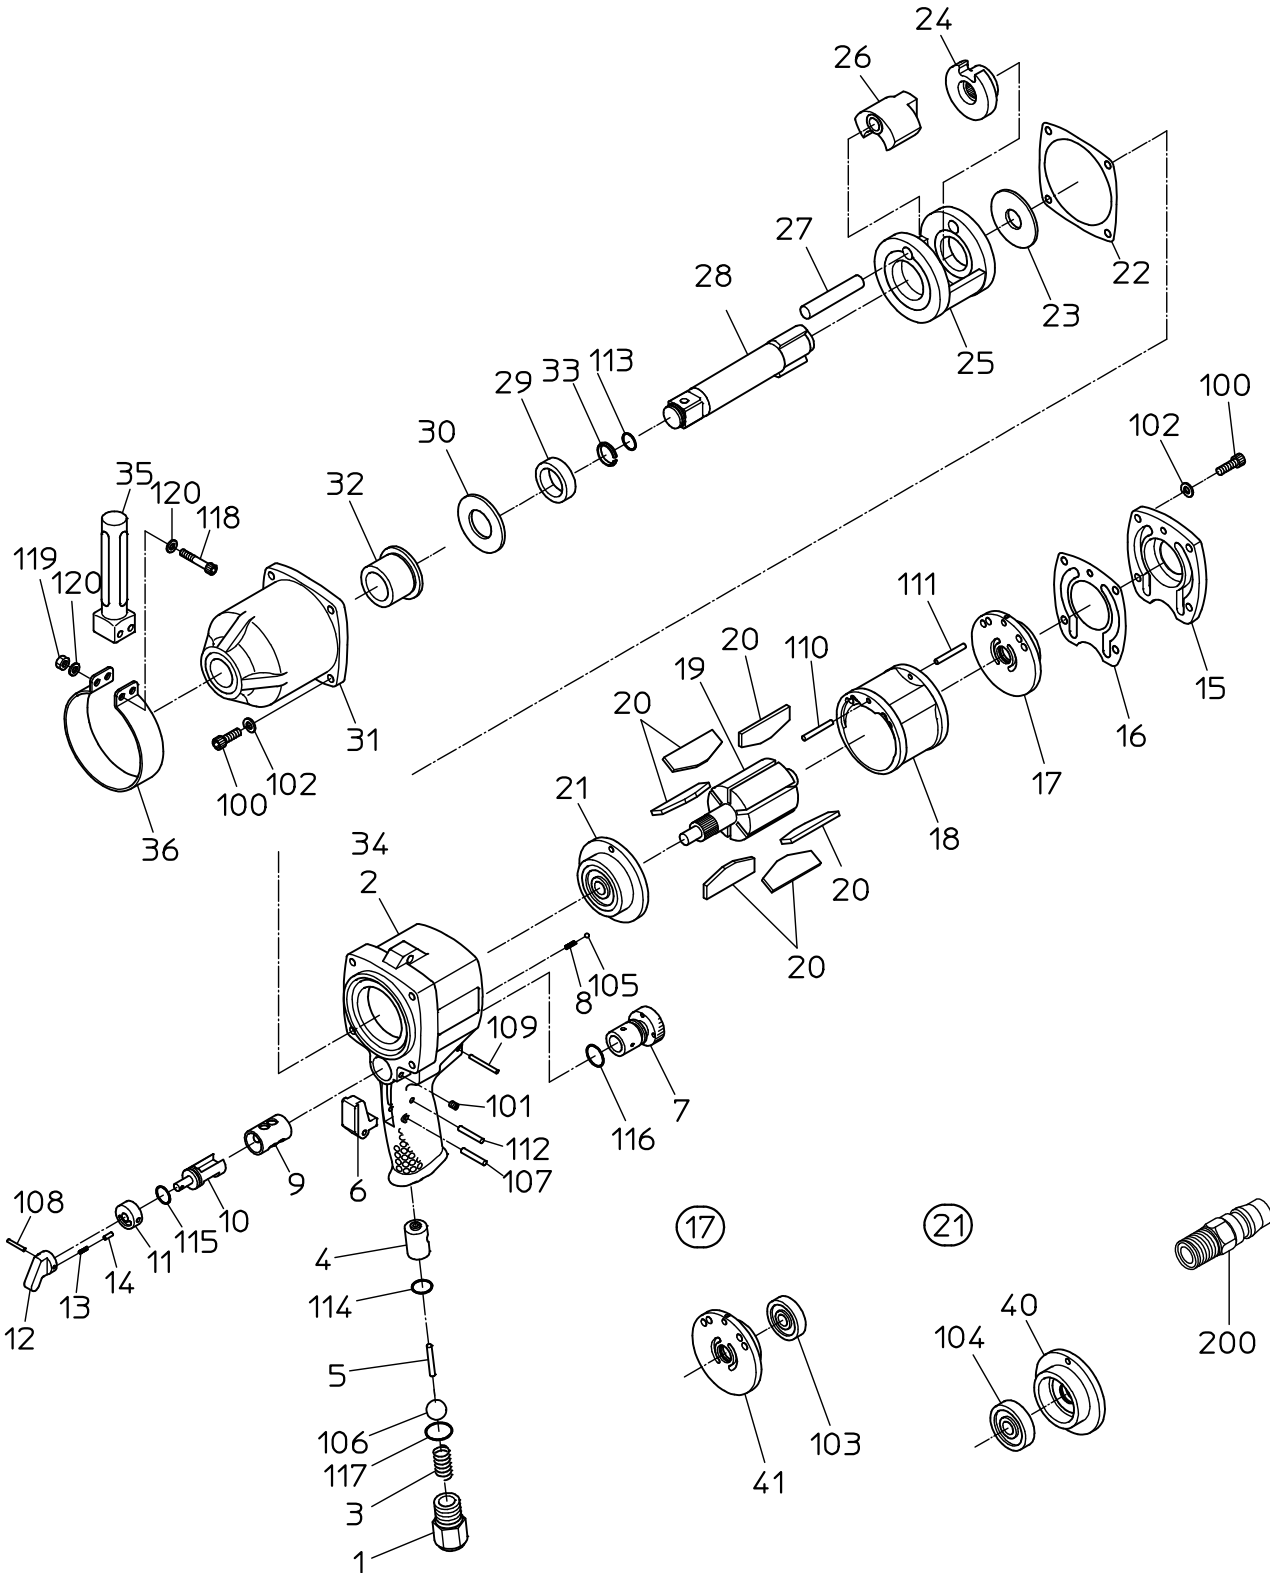

PARTS LIST

NW-2800P(4R)

522838

PARTS LIST

(1/2)

MODEL : **NW-2800P (4R)**

522838

ITEM	PART NO.	PART NAME	Q' ty
1	15206760	INLET BUSHING	1
2	Not available separately. Available only as HANDLE WB or HANDLE CP (P/No. 15219459 No. 15219458)	HANDLE	1
3	15202720	THROTTLE SPRING	1
4	Not available separately. Available only as HANDLE WB or HANDLE CP (P/No. 15219459 No. 15219458)	THROTTLE BUSH	1
5	15206780	THROTTLE PIN	1
6	15206820	LEVER	1
7	15209710	ADJUSTER VALVE	1
8	15200930	SPRING	1
9	Not available separately. Available only as HANDLE WB or HANDLE CP (P/No. 15219459 No. 15219458)	REVERSE BUSH	1
10	15310820	REVERSE VALVE	1
11	15209740	REVERSE WASHER	1
12	15303540	REVERSE LEVER	1
13	15303430	SPRING	1
14	15303550	REVERSE PIN	1
15	15209730	HANDLE CAP	1
16	15209810	TOP SEAL	1
17	15219205	TOP PLATE WBR	1
18	15201990	CYLINDER	1
19	15202031	ROTOR	1
20	15202010	VANE	6
21	15219207	BOTTOM PLATE WBR	1
22	15201980	BOTTOM SEAL	1
23	15201870	SPACER	1
24	15209760	SCREW DRIVER	1
25	15209800	HAMMER FRAME	1
26	15209780	HAMMER	1
27	15209790	HAMMER PIN	1
28	Not available separately. Available only as ANVIL CP (P/No. 15219280)	ANVIL	1
29	15201850	ANVIL BUSH	1
30	15201880	THRUST WASHER	1
31	Not available separately. Available only as HAMMER CASE CP (P/No. 15219341)	HAMMER CASE	1
32	15201910	CASE BUSH	1
33	15208970	STOPPER RING	1
34		NAME PLATE	1
35	15201950	HOLDER	1
36	15201960	HOLDER BAND	1
100	74006025	CAP SCREW	8
101	28100457	SET SCREW	1
102	28100525	SPRING WASHER	8
105	28205023	STEEL BALL	1