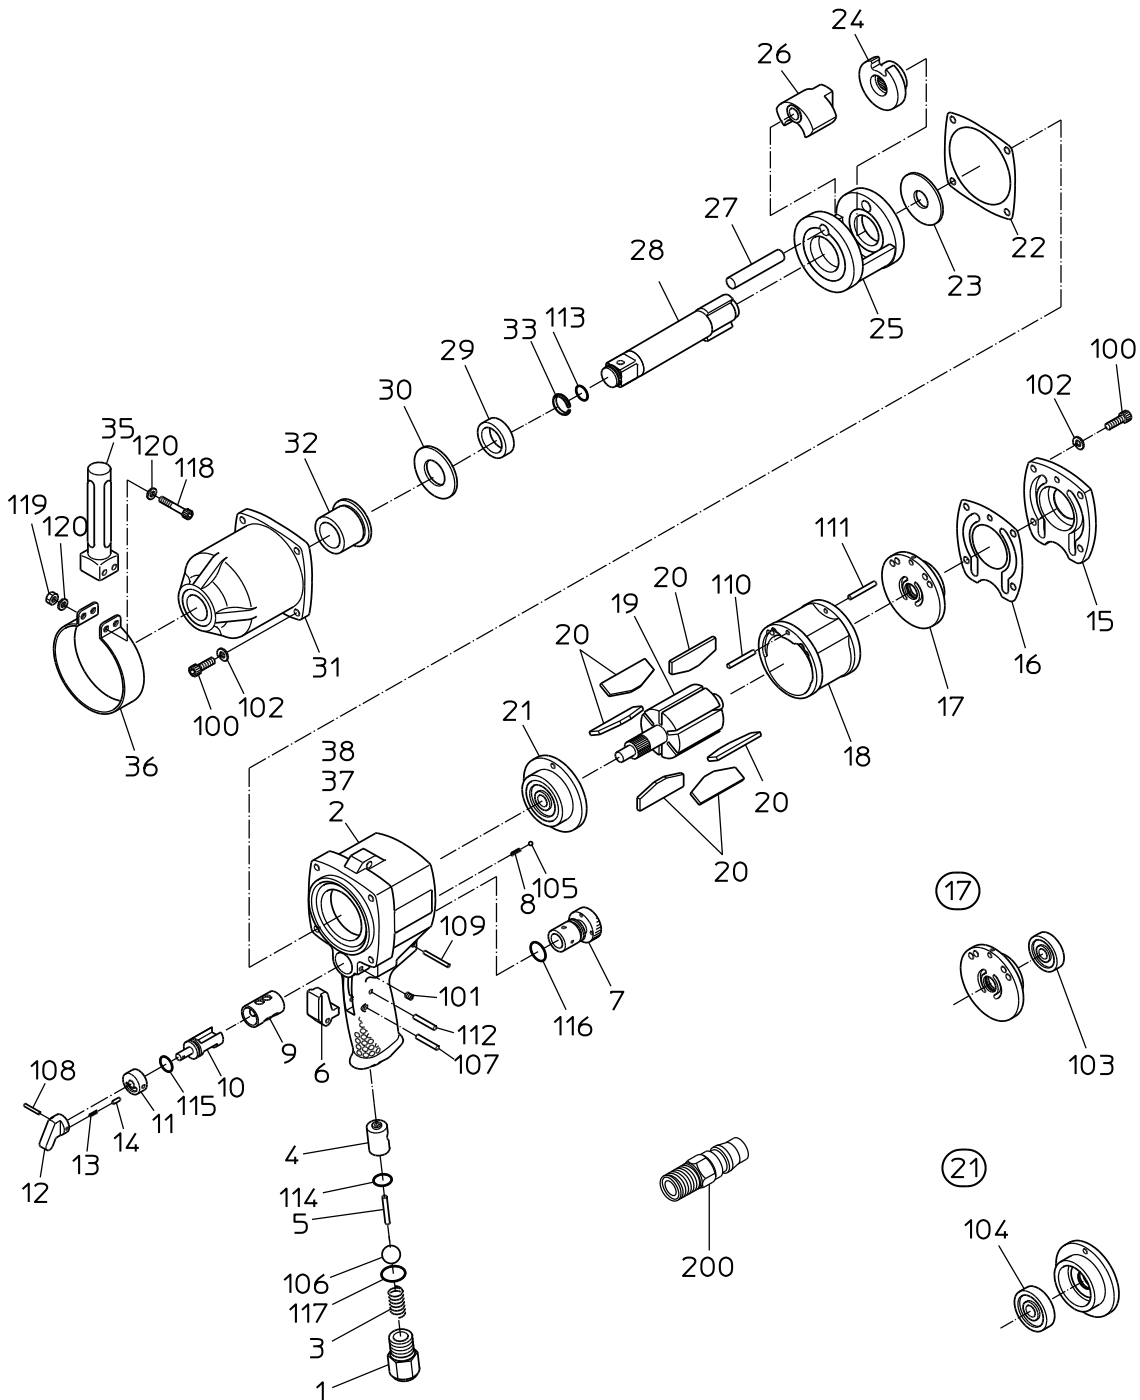

## NW-2800P

525941

MODEL : **NW-2800P**

525941

ITEM	PART NO.	PART NAME	QTY	NOTE
1	15206760	INLET BUSHING	1	
2		HANDLE	1	Available as HANDLE WB
3	15202720	THROTTLE SPRING	1	
4		THROTTLE BUSH	1	Available as HANDLE WB
5	15206780	THROTTLE PIN	1	
6	15206820	LEVER	1	
7	15209710	ADJUSTER VALVE	1	
8	15200930	SPRING	1	
9		REVERSE BUSH	1	Available as HANDLE WB
10	15310820	REVERSE VALVE	1	
11	15209740	REVERSE WASHER	1	
12	15303540	REVERSE LEVER	1	
13	15303430	SPRING	1	
14	15303550	REVERSE PIN	1	
15	15209730	HANDLE CAP	1	
16	15209810	TOP SEAL	1	
17	15219205	TOP PLATE WBR	1	
18	15219869	CYLINDER	1	
19	15202031	ROTOR	1	
20	15219937	VANE	6	
21	15219207	BOTTOM PLATE WBR	1	
22	15201980	BOTTOM SEAL	1	
23	15201870	SPACER	1	
24	15209760	SCREW DRIVER	1	
25	15209800	HAMMER FRAME	1	
26	15220214	HAMMER	1	
27	15209790	HAMMER PIN	1	
28	15209750	ANVIL	1	
29	15201850	ANVIL BUSH	1	
30	15201880	THRUST WASHER	1	
31		HAMMER CASE	1	Available as HAMMER CASE WB
32		CASE BUSH	1	Available as HAMMER CASE WB
33	15208970	STOPPER RING	1	
35	15201950	HOLDER	1	
36	15201960	HOLDER BAND	1	
37		NAME PLATE (MODEL)	1	
38	18400665	NAME PLATE (WARNING)	1	
100	74006025	CAP SCREW	8	
101	28100457	SET SCREW	1	
102	28100525	SPRING WASHER	8	
105	28205023	STEEL BALL	1	
106	28205061	STAINLESS BALL	1	
107	28207110	ROLLER PIN	1	
108	28208048	SPRING PIN	1	
109	28208060	SPRING PIN	1	
110	25305040	SPRING PIN	1	
111	28208103	SPRING PIN	1	
112	28208105	SPRING PIN	1	
113	63910090	O RING	1	
114	61200120	O RING	1	
115	61200125	O RING	1	
116	61200160	O RING	1	
117	61200180	O RING	1	
118	74005040	CAP SCREW	2	
119	76111205	HEX. NUT	2	
120	76310205	WASHER	4	
200	24901011	COUPLER PLUG	1	
		ASSY LIST		
	15219278	ANVIL CP		
		28, 33, 113		