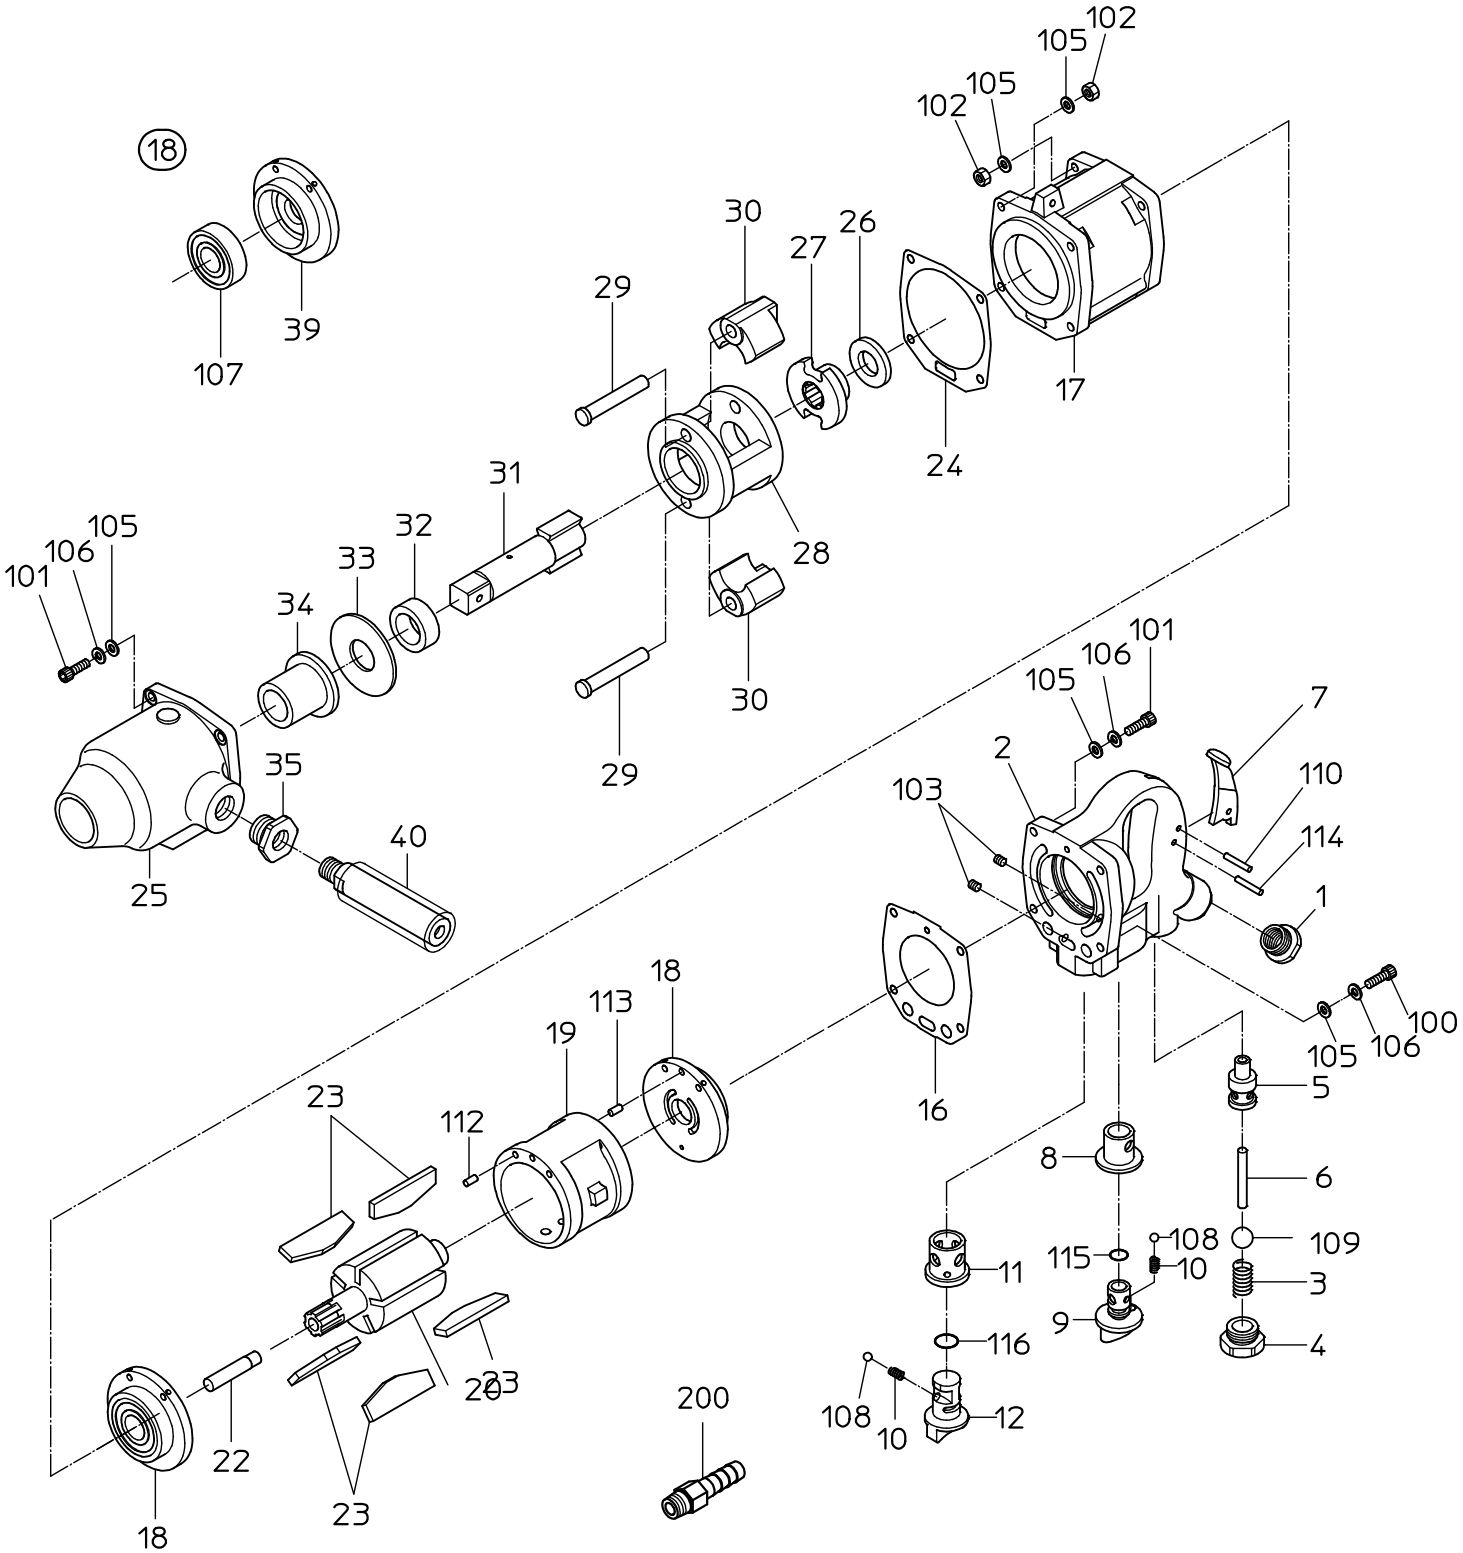

# PARTS LIST

## NW-22A(P)

525933

# PARTS LIST

(1/2)

MODEL : **NW-22A (P)**

525933

ITEM	PART NO.	PART NAME	Q' ty
2	15220036	HANDLE WB	1
3	15206430	THROTTLE SPRING	1
4	15206450	THROTTLE PLUG	1
6	15202600	THROTTLE PIN	1
7	15202630	LEVER	1
9	15219980	ADJUSTER VALVE	1
10	15202120	SPRING	2
12	15219884	REVERSE VALVE	1
16	15202640	TOP SEAL	1
17	15202690	ROTOR CASE	1
18	15219213	END PLATE WBR	2
19	15219995	CYLINDER	1
20	15202680	ROTOR	1
22	15202480	ROTOR PIN	1
23	15212670	VANE	5
24	15202400	BOTTOM SEAL	1
25	Not available separately. Available only as HAMMER CASE CP (P/No. 15219807)	HAMMER CASE	1
26	15202280	SPACER	1
27	15202300	SCREW DRIVER	1
28	15202350	HAMMER FRAME	1
29	15202340	HAMMER PIN	2
30	15202330	HAMMER	2
31	15202270	ANVIL	1
32	15202260	ANVIL BUSH	1
33	15202290	THRUST WASHER	1
34	Not available separately. Available only as HAMMER CASE CP (P/No. 15219807)	CASE BUSH	1
35	15202380	HOLDER SOCKET	1
40	15006040	HOLDER	1
100	74006025	CAP SCREW	2
101	74006035	CAP SCREW	6
102	25122010	NUT	6
103	28100465	SET SCREW	2
105	76310206	WASHER	14
106	76420106	SPRING WASHER	8
108	28205026	STEEL BALL	2
109	28205054	RUBBER BALL	1
110	28207112	ROLLER PIN	1
112	25305050	SPRING PIN	1
113	28208103	SPRING PIN	1
115	61200110	O RING	1
116	61200180	O RING	1

# PARTS LIST

(2/2)

MODEL : **NW-22A(P)**

525933

ITEM	PART NO.	PART NAME	Q' ty
	<b>ASSY LIST</b>		
<b>【18】</b>	15219213	END PLATE WBR	
(39)	Not available as a single part.	END PLATE	1
(107)	28201091	BALL BEARING	1
<b>【2】</b>	15220036	HANDLE WB	
(1)	15220028	INLET BUSHING	1
(5)	Not available as a single part.	THROTTLE BUSH	1
(8)	Not available as a single part.	ADJUSTER BUSHING	1
(11)	Not available as a single part.	REVERSE BUSH	1
(38)	Not available as a single part.	HANDLE	1
(114)	28208107	SPRING PIN	1
	15219479	ROTOR CASE CP	
	17, 18, 19, 112, 113		
	15220127	HANDLE CP	
	1, 2, 3, 4, 5, 6, 7, 8, 9, 10, 11, 12, 103, 108, 109, 110, 114		
	115, 116		
	15219807	HAMMER CASE CP	
	25, 34, 35		