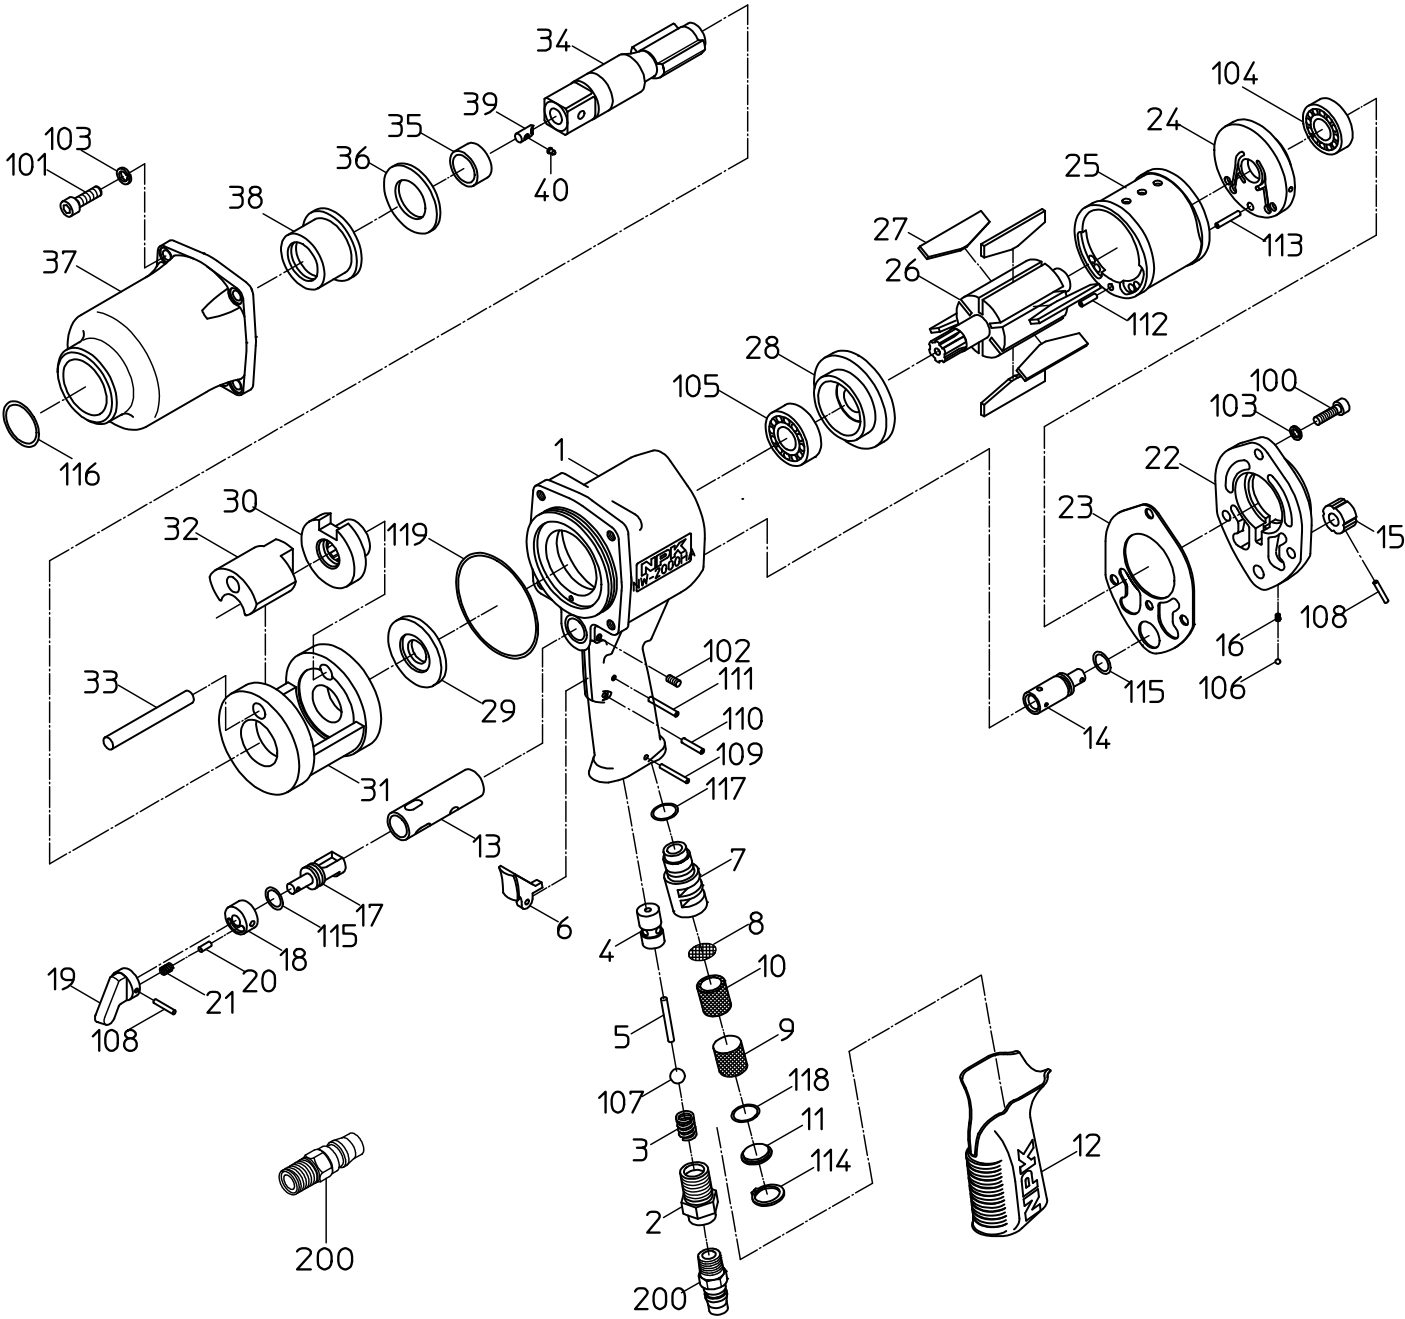

PARTS LIST

NW-2000HA(S)

525806

PARTS LIST

(1/2)

MODEL : **NW-2000HA (S)**

525806

ITEM	PART NO.	PART NAME	Q'ty
1	Not available separately. Available only as HANDLE WB or HANDLE CP (P/No. 15219470 No. 15219974)	HANDLE	1
2	15205580	INLET BUSHING	1
3	15205550	THROTTLE SPRING	1
4	Not available separately. Available only as HANDLE WB or HANDLE CP (P/No. 15219470 No. 15219974)	THROTTLE BUSH	1
5	15205080	THROTTLE PIN	1
6	15304350	LEVER	1
7	15208980	EXHAUST COVER	1
8	15210390	FILTER	1
9	15210380	SCREEN	1
10	15219484	MUFFLER	1
11	15210240	EXHAUST WASHER	1
12	15210280	GRIP	1
13	Not available separately. Available only as HANDLE WB or HANDLE CP (P/No. 15219470 No. 15219974)	REVERSE BUSH	1
14	15208990	ADJUSTER VALVE	1
15	15210270	ADJUSTER LEVER	1
16	15205040	SPRING	1
17	15304330	REVERSE VALVE	1
18	15303560	REVERSE WASHER	1
19	15303540	REVERSE LEVER	1
20	15303550	REVERSE PIN	1
21	15303430	SPRING	1
22	15209010	HANDLE CAP	1
23	15209050	TOP SEAL	1
24	Not available separately. Available only as TOP PLATE WBR (P/No. 15219472)	TOP PLATE	1
25	15219990	CYLINDER	1
26	15205811	ROTOR	1
27	15219939	VANE	6
28	Not available separately. Available only as BOTTOM PLATE WBR (P/No. 15219473)	BOTTOM PLATE	1
29	15205660	SPACER	1
30	15205680	DRIVER	1
31	15205730	HAMMER FRAME	1
32	15205710	HAMMER	1
33	15205720	HAMMER PIN	1
34	Not available separately. Available only as ANVIL CP (P/No. 15219757)	ANVIL	1
35	15205640	ANVIL BUSH	1
36	15205670	THRUST WASHER	1