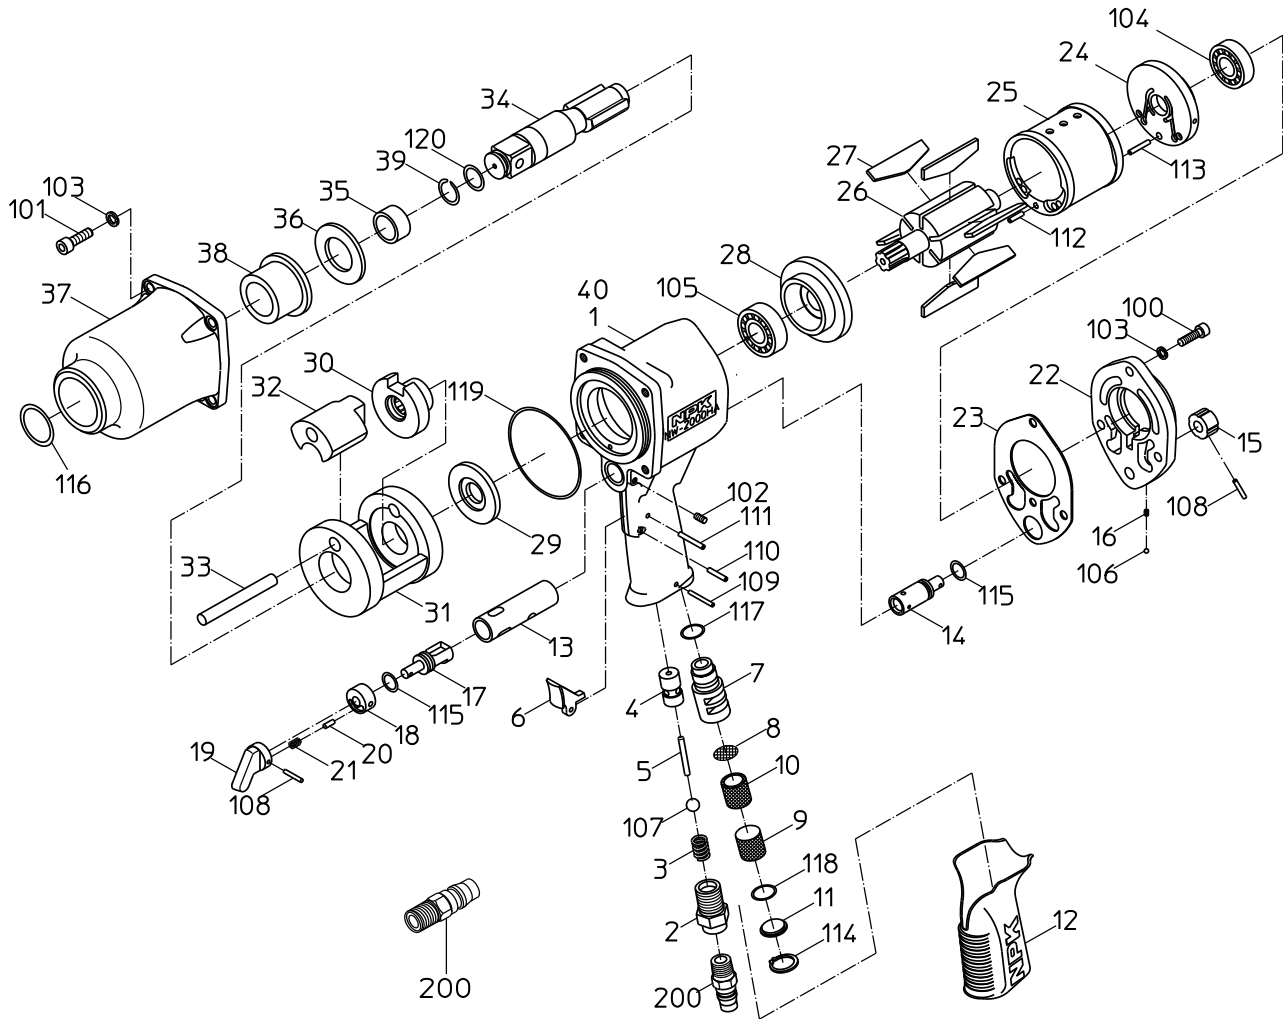

## NW-2000HA

525785

MODEL : **NW-2000HA**

525785

ITEM	PART NO.	PART NAME	QTY	NOTE
1		HANDLE	1	Available as HANDLE WB or HANDLE CP.
2	15205580	INLET BUSHING	1	
3	15205550	THROTTLE SPRING	1	
4		THROTTLE BUSH	1	Available as HANDLE WB or HANDLE CP.
5	15205080	THROTTLE PIN	1	
6	15304350	LEVER	1	
7	15208980	EXHAUST COVER	1	
8	15210390	FILTER	1	
9	15210380	SCREEN	1	
10	15219484	MUFFLER	1	
11	15210240	EXHAUST WASHER	1	
12	15210280	GRIP	1	
13		REVERSE BUSH	1	Available as HANDLE WB or HANDLE CP.
14	15208990	ADJUSTER VALVE	1	
15	15210270	ADJUSTER LEVER	1	
16	15205040	SPRING	1	
17	15304330	REVERSE VALVE	1	
18	15303560	REVERSE WASHER	1	
19	15303540	REVERSE LEVER	1	
20	15303550	REVERSE PIN	1	
21	15303430	SPRING	1	
22	15220263	HANDLE CAP	1	
23	15209050	TOP SEAL	1	
24		TOP PLATE	1	Available as TOP PLATE WBR.
25	15219990	CYLINDER	1	
26	15205811	ROTOR	1	
27	15219939	VANE	6	
28		BOTTOM PLATE	1	Available as BOTTOM PLATE WBR.
29	15205660	SPACER	1	
30	15205680	DRIVER	1	
31	15205730	HAMMER FRAME	1	
32	15220189	HAMMER	1	
33	15205720	HAMMER PIN	1	
34	15219754	ANVIL	1	
35	15205640	ANVIL BUSH	1	
36	15205670	THRUST WASHER	1	
37		HAMMER CASE	1	Available as HAMMER CASE WB or HAMMER CASE CP.
38		CASE BUSH	1	Available as HAMMER CASE WB or HAMMER CASE CP.
39	15208970	STOPPER RING	1	
40	18400665	NAME PLATE (WARNING)	1	
100	74006018	CAP SCREW	3	
101	74006022	CAP SCREW	4	
102	28100457	SET SCREW	1	
103	28100525	SPRING WASHER	7	
104	28201081	BALL BEARING	1	
105	28201089	BALL BEARING	1	
106	25502120	STEEL BALL	1	