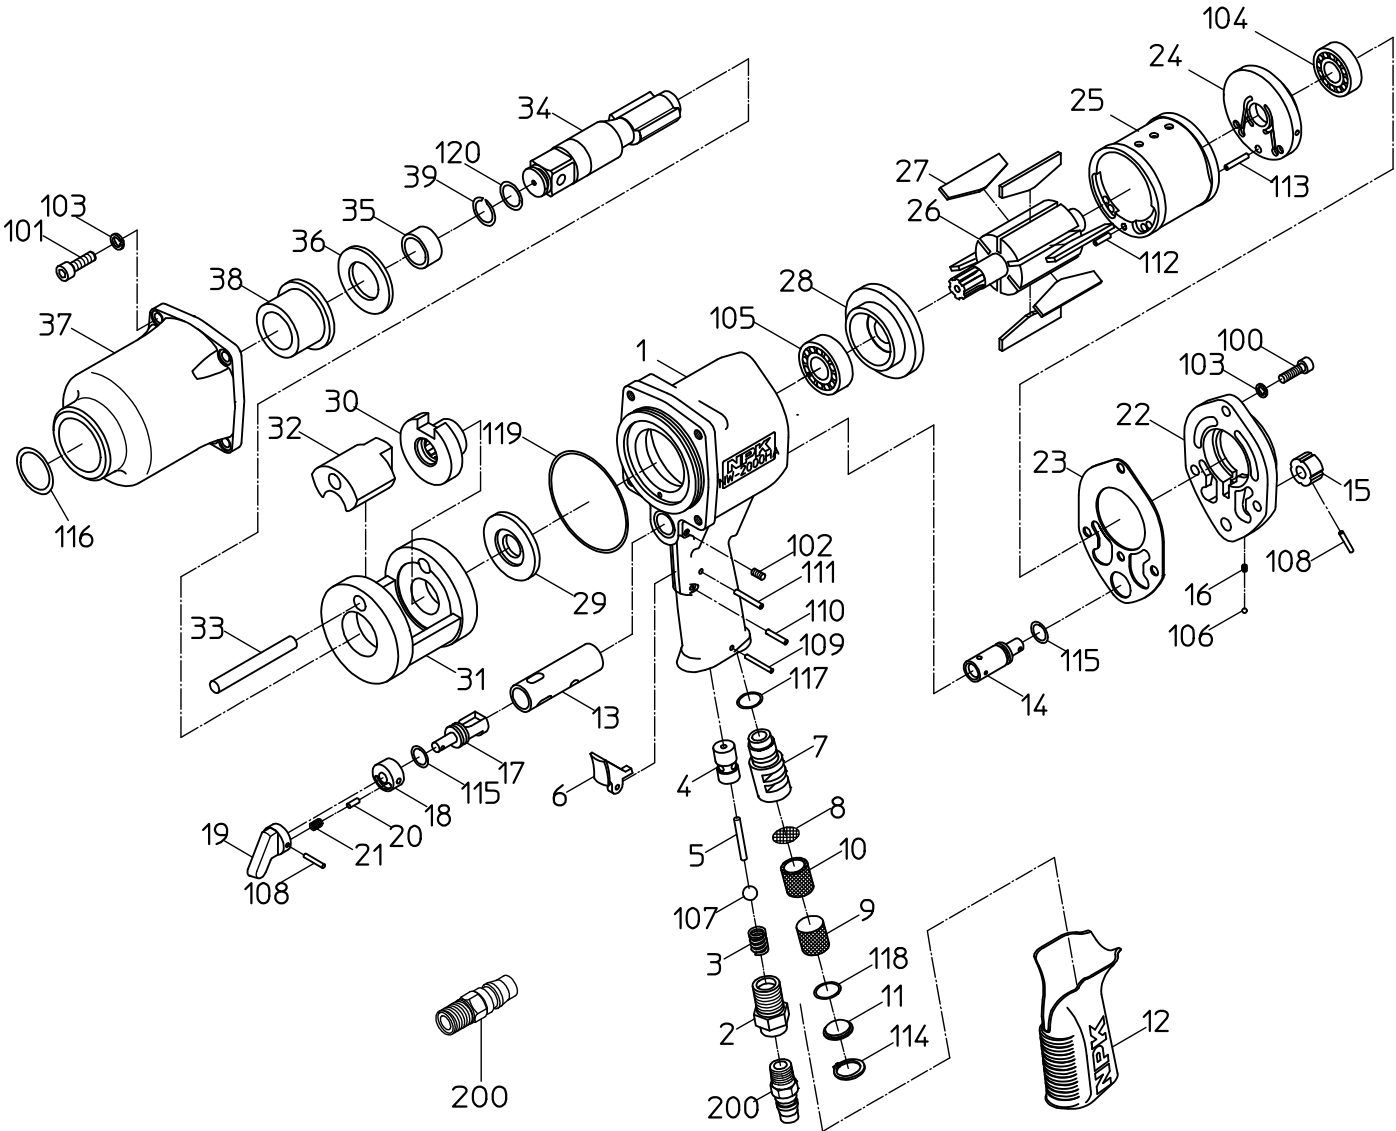

# PARTS LIST

## NW-2000HA(R)

525783

# PARTS LIST

(1/2)

MODEL : **NW-2000HA ( R )**

525783

ITEM	PART NO.	PART NAME	Q' ty
1	Not available separately. Available only as HANDLE WB or HANDLE CP (P/No. 15219470 No. 15219974)	HANDLE	1
2	15205580	INLET BUSHING	1
3	15205550	THROTTLE SPRING	1
4	Not available separately. Available only as HANDLE WB or HANDLE CP (P/No. 15219470 No. 15219974)	THROTTLE BUSH	1
5	15205080	THROTTLE PIN	1
6	15304350	LEVER	1
7	15208980	EXHAUST COVER	1
8	15210390	FILTER	1
9	15210380	SCREEN	1
10	15219484	MUFFLER	1
11	15210240	EXHAUST WASHER	1
12	15210280	GRIP	1
13	Not available separately. Available only as HANDLE WB or HANDLE CP (P/No. 15219470 No. 15219974)	REVERSE BUSH	1
14	15208990	ADJUSTER VALVE	1
15	15210270	ADJUSTER LEVER	1
16	15205040	SPRING	1
17	15304330	REVERSE VALVE	1
18	15303560	REVERSE WASHER	1
19	15303540	REVERSE LEVER	1
20	15303550	REVERSE PIN	1
21	15303430	SPRING	1
22	15209010	HANDLE CAP	1
23	15209050	TOP SEAL	1
24	Not available separately. Available only as TOP PLATE WBR (P/No. 15219472)	TOP PLATE	1
25	15219990	CYLINDER	1
26	15205811	ROTOR	1
27	15219939	VANE	6
28	Not available separately. Available only as BOTTOM PLATE WBR (P/No. 15219473)	BOTTOM PLATE	1
29	15205660	SPACER	1
30	15205680	DRIVER	1
31	15205730	HAMMER FRAME	1
32	15205710	HAMMER	1
33	15205720	HAMMER PIN	1
34	Not available separately. Available only as ANVIL CP (P/No. 15219758)	ANVIL	1
35	15205640	ANVIL BUSH	1
36	15205670	THRUST WASHER	1
37	Not available separately. Available only as HAMMER CASE WB or HAMMER CASE CP (P/No. 15219793 or No. 15219471)	HAMMER CASE	1