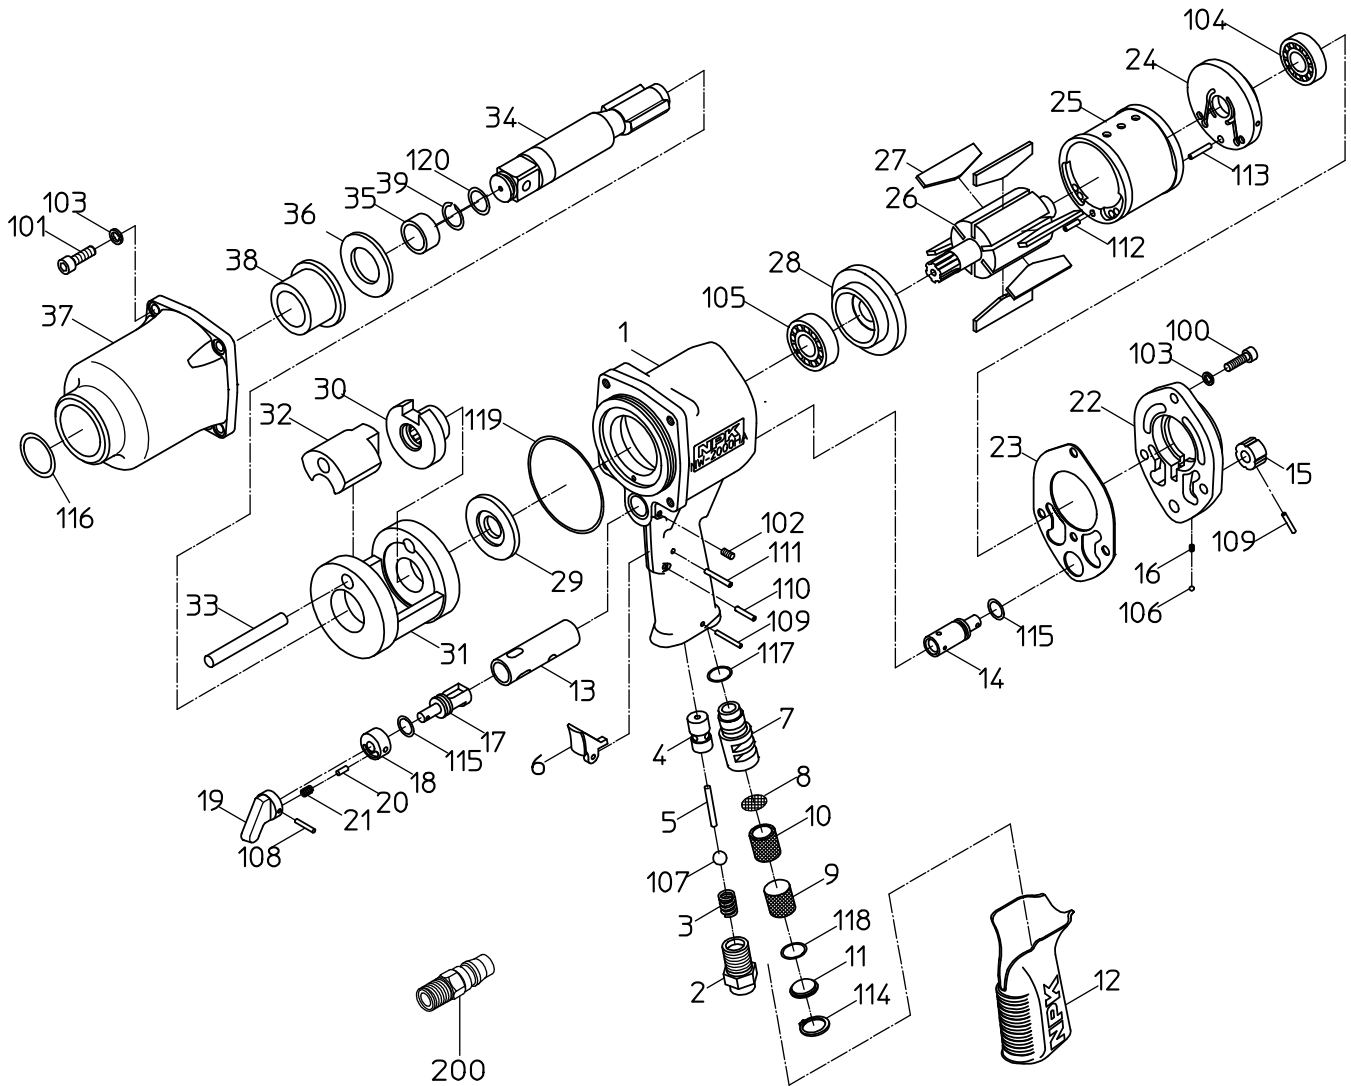

PARTS LIST

NW-2000HA(4R)

525843

PARTS LIST

(1/2)

MODEL : **NW-2000HA (4R)**

525843

ITEM	PART NO.	PART NAME	Q'ty
1	Not available separately. Available only as HANDLE WB or HANDLE CP (P/No. 15219470 No. 15219974)	HANDLE	1
2	15205580	INLET BUSHING	1
3	15205550	THROTTLE SPRING	1
4	Not available separately. Available only as HANDLE WB or HANDLE CP (P/No. 15219470 No. 15219974)	THROTTLE BUSH	1
5	15205080	THROTTLE PIN	1
6	15304350	LEVER	1
7	15208980	EXHAUST COVER	1
8	15210390	FILTER	1
9	15210380	SCREEN	1
10	15219484	MUFFLER	1
11	15210240	EXHAUST WASHER	1
12	15210280	GRIP	1
13	Not available separately. Available only as HANDLE WB or HANDLE CP (P/No. 15219470 No. 15219974)	REVERSE BUSH	1
14	15208990	ADJUSTER VALVE	1
15	15210270	ADJUSTER LEVER	1
16	15205040	SPRING	1
17	15304330	REVERSE VALVE	1
18	15303560	REVERSE WASHER	1
19	15303540	REVERSE LEVER	1
20	15303550	REVERSE PIN	1
21	15303430	SPRING	1
22	15209010	HANDLE CAP	1
23	15209050	TOP SEAL	1
24	Not available separately. Available only as TOP PLATE WBR (P/No. 15219472)	TOP PLATE	1
25	15219990	CYLINDER	1
26	15205811	ROTOR	1
27	15219939	VANE	6
28	Not available separately. Available only as BOTTOM PLATE WBR (P/No. 15219473)	BOTTOM PLATE	1
29	15205660	SPACER	1
30	15205680	DRIVER	1
31	15205730	HAMMER FRAME	1
32	15205710	HAMMER	1
33	15205720	HAMMER PIN	1
34	Not available separately. Available only as ANVIL CP (P/No. 15219760)	ANVIL	1
35	15205640	ANVIL BUSH	1
36	15205670	THRUST WASHER	1
37	Not available separately. Available only as HAMMER CASE WB or HAMMER CASE CP (P/No. 15219793 or No. 15219471)	HAMMER CASE	1