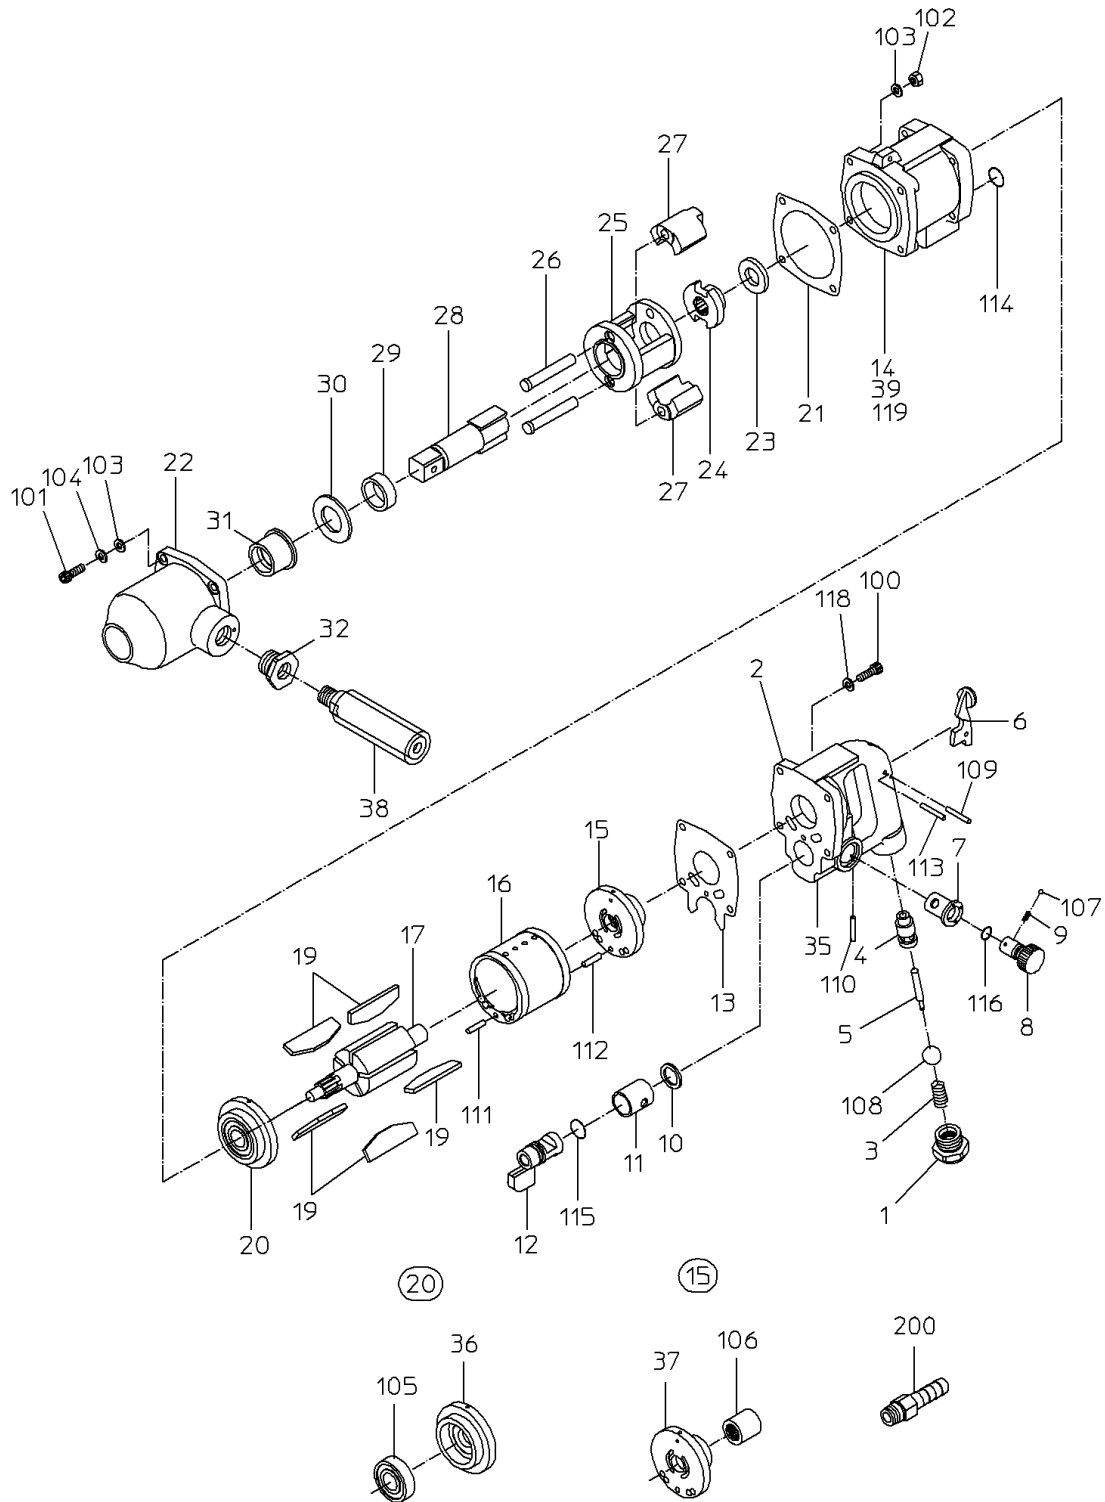

PARTS LIST

NW-16S(P)

526091

PARTS LIST

(1/2)

型式 MODEL: **NW-16S**

526091

符号 ITEM	品番 PART NO.	PART NAME	個数 Q'ty
1	15201440	INLET BUSHING	1
2	Not available separately. Available only as HANDLE WB or HANDLE CP (P/No. 15219203 No. 15220090)	HANDLE	1
3	15201410	THROTTLE SPRING	1
4	Not available separately. Available only as HANDLE WB or HANDLE CP (P/No. 15219203 No. 15220090)	THROTTLE BUSH	1
5	15201460	THROTTLE PIN	1
6	15201510	LEVER	1
7	Not available separately. Available only as HANDLE WB or HANDLE CP (P/No. 15219203 No. 15220090)	ADJUSTER BUSHING	1
8	15201420	ADJUSTER VALVE	1
9	15200930	SPRING	1
10	15201500	REVERSE WASHER	1
11	Not available separately. Available only as HANDLE WB or HANDLE CP (P/No. 15219203 No. 15220090)	REVERSE BUSH	1
12	15220070	REVERSE VALVE	1
13	15201620	TOP SEAL	1
14	15220048	ROTOR CASE	1
15	15219202	TOP PLATE WBR	1
16	15219993	CYLINDER	1
17	15201670	ROTOR	1
19	15106838	VANE	5
20	15219204	BOTTOM PLATE WBR	1
21	15201630	BOTTOM SEAL	1
22	Not available separately. Available only as HAMMER CASE CP (P/No. 15219805)	HAMMER CASE	1
23	15201540	SPACER	1
24	15201560	SCREW DRIVER	1
25	15201610	HAMMER FRAME	1
26	15201600	HAMMER PIN	2
27	15201590	HAMMER	2
28	15201530	ANVIL	1
29	15201520	ANVIL BUSH	1
30	15201550	THRUST WASHER	1
31	Not available separately. Available only as HAMMER CASE CP (P/No. 15219805)	CASE BUSH	1
32	15202380	HOLDER SOCKET	1
38	15006040	HOLDER	1
39		NAME PLATE	1
100	74006020	CAP SCREW	4
101	74006035	CAP SCREW	4
102	25122010	NUT	4
103	76310206	WASHER	8
104	76420106	SPRING WASHER	4
107	28205023	STEEL BALL	1
108	28205053	RUBBER BALL	1
109	28207112	ROLLER PIN	1