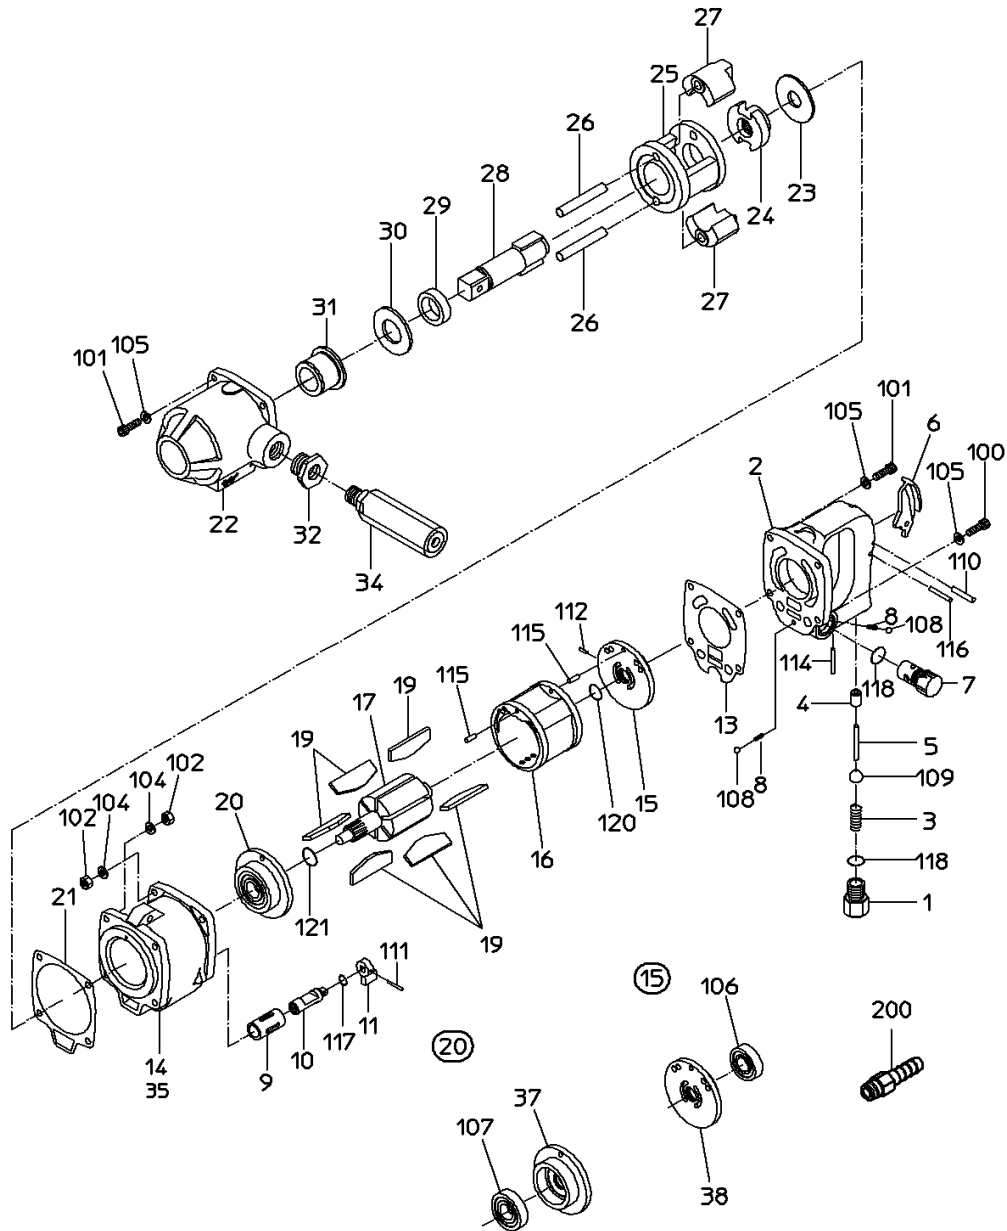

PARTS LIST

NW-16HS

525666

NIPPON PNEUMATIC MFG. CO., LTD.

MODEL: **NW-16HS**

525666

ITEM	PART NO.	PART NAME	QTY	NOTE
1	15201760	INLET BUSHING	1	
2		HANDLE	1	*Available as HANDLE WB
3	15201740	THROTTLE SPRING	1	
4		THROTTLE BUSH	1	*Available as HANDLE WB
5	15201780	THROTTLE PIN	1	
6	15220238	LEVER	1	
7	15201750	ADJUSTER VALVE	1	
8	15205040	SPRING	2	
9		REVERSE BUSH	1	*Available as ROTER CASE WB
10	15201800	REVERSE VALVE	1	
11	15201820	REVERSE LEVER	1	
13	15201970	TOP SEAL	1	
14		ROTOR CASE	1	*Available as ROTER CASE WB
15	15219205	TOP PLATE WBR	1	
16	15219869	CYLINDER	1	
17	15202031	ROTOR	1	
19	15219937	VANE	6	
20	15219207	BOTTOM PLATE WBR	1	
21	15203560	BOTTOM SEAL	1	
22		HAMMER CASE	1	*Available as HAMMER CASE WB
23	15201870	SPACER	1	
24	15201890	SCREW DRIVER	1	
25	15201940	HAMMER FRAME	1	
26	15201930	HAMMER PIN	2	
27	15220200	HAMMER	2	
28	15201860	ANVIL	1	
29	15201850	ANVIL BUSH	1	
30	15201880	THRUST WASHER	1	
31		CASE BUSH	1	*Available as HAMMER CASE WB
32	15202380	HOLDER SOCKET	1	
34	15006040	HOLDER	1	
35		NAME PLATE (MODEL)	1	
100	74006020	CAP SCREW	2	
101	74006030	CAP SCREW	6	
102	25122010	NUT	6	
104	76310206	WASHER	6	
105	28100525	SPRING WASHER	8	
108	25502120	STEEL BALL	2	
109	28205052	RUBBER BALL	1	
110	28207224	ROLLER PIN	1	
111	28208028	SPRING PIN	1	
112	28208056	SPRING PIN	1	
114	28208065	SPRING PIN	1	
115	25305040	SPRING PIN	2	
116	28208109	SPRING PIN	1	
117	61200100	O RING	1	
118	61200140	O RING	2	

NIPPON PNEUMATIC MFG. CO., LTD.

MODEL: **NW-16HS**

525666

ITEM	PART NO.		PART NAME	QTY	NOTE
120	63200160		O RING	1	
121	63200180		O RING	1	
200	24901041		HOSE NIPPLE	1	
			ASSY LIST		
【15】	15219205		TOP PLATE WBR		
(38)			TOP PLATE	1	
(106)	28201089		BALL BEARING	1	
【20】	15219207		BOTTOM PLATE WBR		
(37)			BOTTOM PLATE	1	
(107)	28201090		BALL BEARING	1	
	15219206		HANDLE WB		
		2, 4, 8, 108, 116			
	15219806		HAMMER CASE CP		
		22, 31, 32			
	15219867		ROTOR CASE WB		
		9, 14			