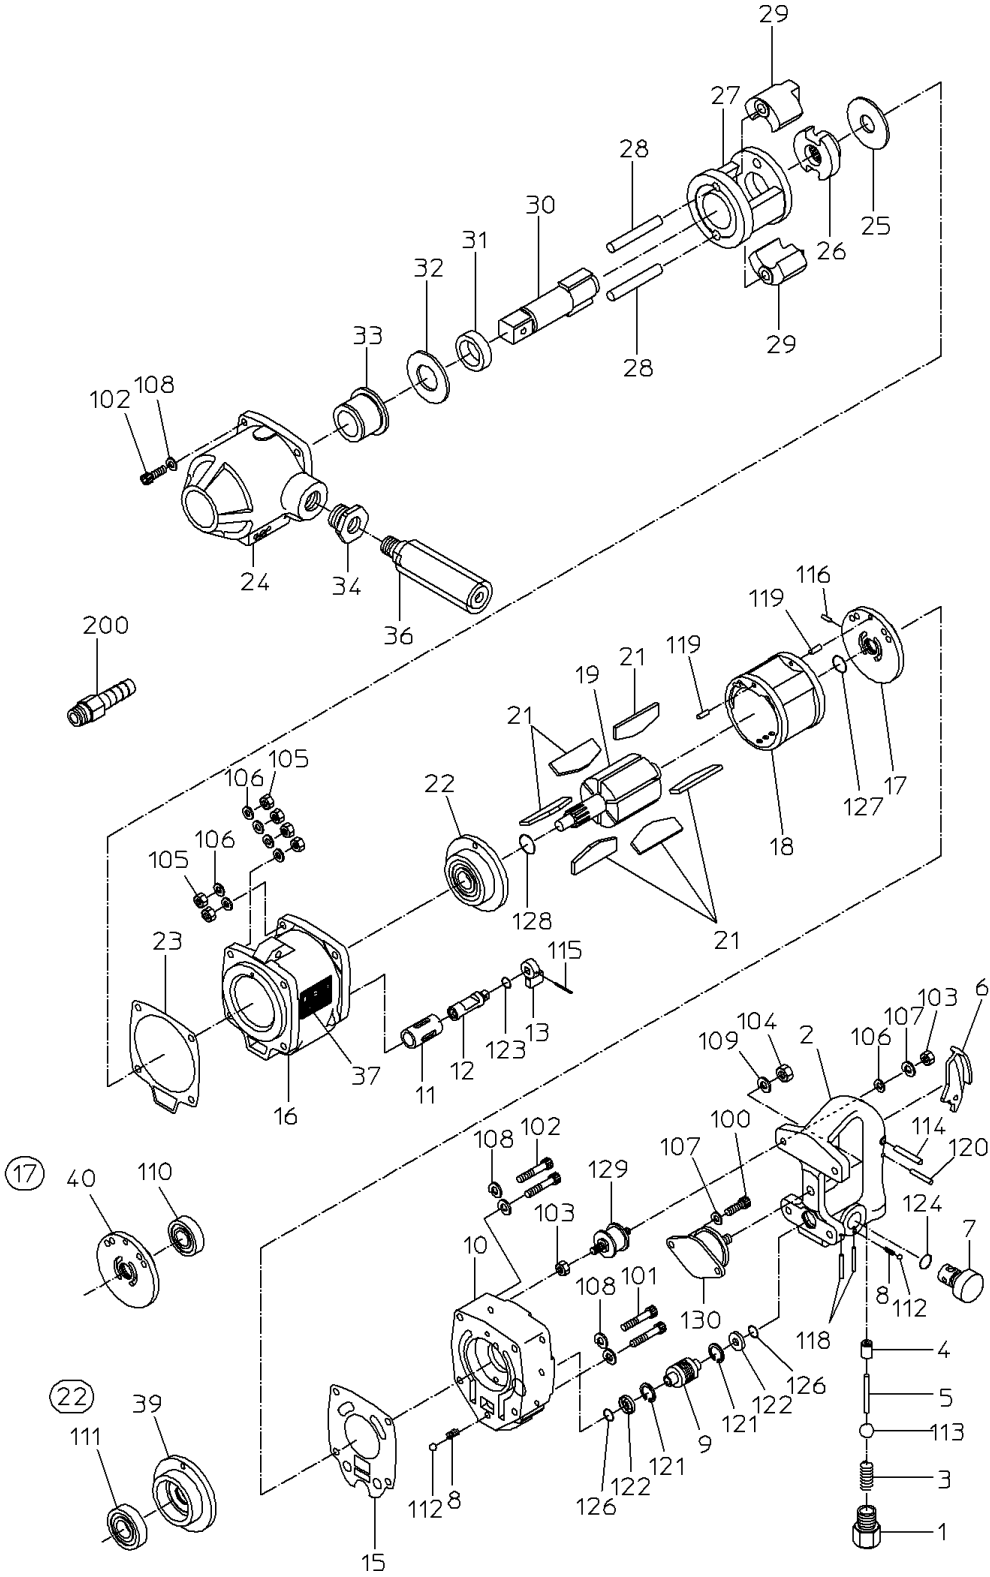

PARTS LIST

NW-16HSA(P)

526100

NIPPON PNEUMATIC MFG.CO.,LTD.

PARTS LIST

(1/2)

MODEL : **NW-16HSA**

526100

ITEM	PART NO.	PART NAME	Q' ty
1	15201760	INLET BUSHING	1
2	Not available separately. Available only as HANDLE WB or HANDLE CP (P/No. 15219724 No. 15219225)	HANDLE	1
3	15201740	THROTTLE SPRING	1
4	Not available separately. Available only as HANDLE WB or HANDLE CP (P/No. 15219724 No. 15219225)	THROTTLE BUSH	1
5	15201780	THROTTLE PIN	1
6	15201840	LEVER	1
7	15203530	ADJUSTER VALVE	1
8	15205040	SPRING	1
9	15203610	PIPE	1
10	15203580	CASE CAP	1
11	Not available separately. Available only as ROTOR CASE WB (P/No. 15219867)	REVERSE BUSH	1
12	15201800	REVERSE VALVE	1
13	15201820	REVERSE LEVER	1
15	15201970	TOP SEAL	1
16	Not available separately. Available only as ROTOR CASE WB (P/No. 15219867)	ROTOR CASE	1
17	15219205	TOP PLATE WBR	1
18	15219869	CYLINDER	1
19	15202031	ROTOR	1
21	15219937	VANE	6
22	15219207	BOTTOM PLATE WBR	1
23	15203560	BOTTOM SEAL	1
24	Not available separately. Available only as HAMMER CASE CP (P/No. 15219806)	HAMMER CASE	1
25	15201870	SPACER	1
26	15201890	SCREW DRIVER	1
27	15201940	HAMMER FRAME	1
28	15201930	HAMMER PIN	2
29	15201920	HAMMER	2
30	15201860	ANVIL	1
31	15201850	ANVIL BUSH	1
32	15201880	THRUST WASHER	1
33	Not available separately. Available only as HAMMER CASE CP (P/No. 15219806)	CASE BUSH	1
34	15202380	HOLDER SOCKET	1
36	15220096	HOLDER VIBRATION ISOLATOR	1
100	74006016	CAP SCREW	2
101	74006025	CAP SCREW	2
102	74006030	CAP SCREW	6
103	76111206	HEX. NUT	4
104	76111208	HEX. NUT	1
105	25122010	NYLON-HEX. NUT	6
106	76310206	WASHER	10
107	76420106	SPRING WASHER	6