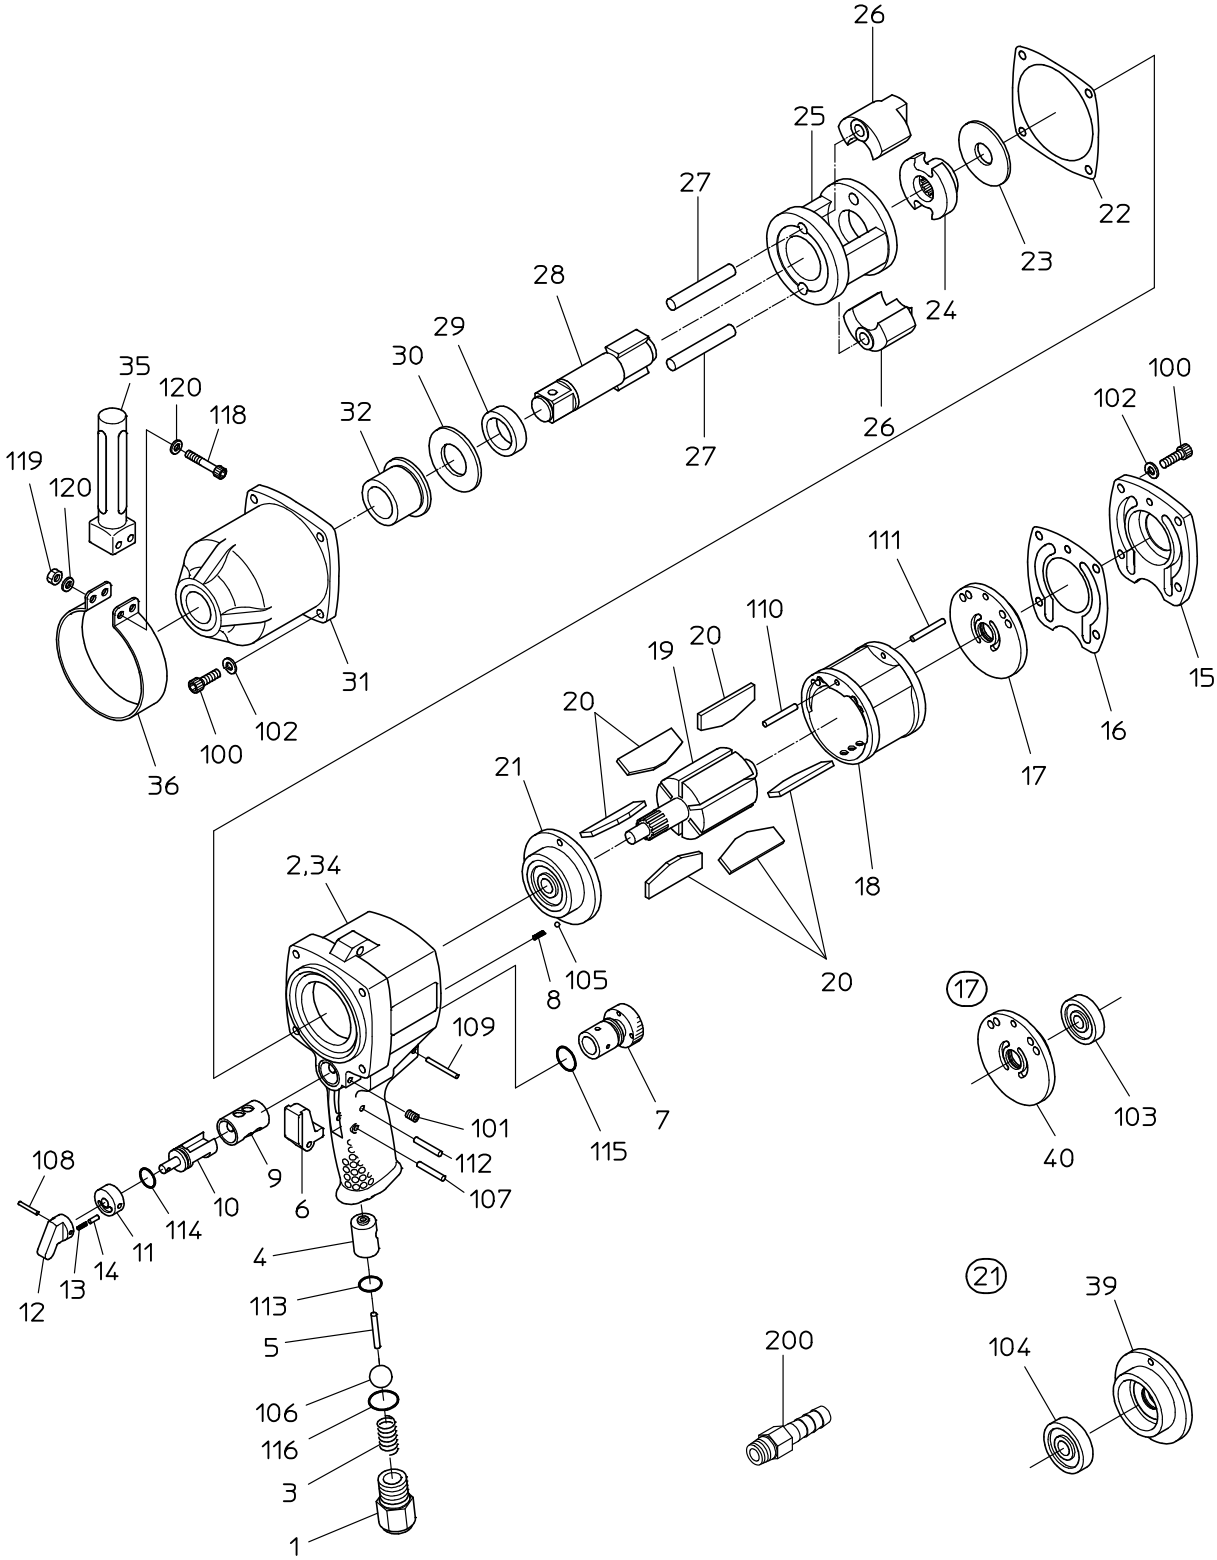

PARTS LIST

NW-16HP(P)

520599

PARTS LIST

(1/2)

MODEL : **NW-16HP (P)**

520599

ITEM	PART NO.	PART NAME	Q'ty
1	15206760	INLET BUSHING	1
2	Not available separately. Available only as HANDLE WB or HANDLE CP (P/No. 15219458 No. 15219459)	HANDLE	1
3	15202720	THROTTLE SPRING	1
4	Not available separately. Available only as HANDLE WB or HANDLE CP (P/No. 15219458 No. 15219459)	THROTTLE BUSH	1
5	15206780	THROTTLE PIN	1
6	15206820	LEVER	1
7	15209710	ADJUSTER VALVE	1
8	15200930	SPRING	1
9	Not available separately. Available only as HANDLE WB or HANDLE CP (P/No. 15219458 No. 15219459)	REVERSE BUSH	1
10	15310820	REVERSE VALVE	1
11	15209740	REVERSE WASHER	1
12	15303540	REVERSE LEVER	1
13	15303430	SPRING	1
14	15303550	REVERSE PIN	1
15	15209730	HANDLE CAP	1
16	15209810	TOP SEAL	1
17	15219205	TOP PLATE WBR	1
18	15219869	CYLINDER	1
19	15202031	ROTOR	1
20	15219937	VANE	6
21	15219207	BOTTOM PLATE WBR	1
22	15201980	BOTTOM SEAL	1
23	15201870	SPACER	1
24	15201890	SCREW DRIVER	1
25	15201940	HAMMER FRAME	1
26	15201920	HAMMER	2
27	15201930	HAMMER PIN	2
28	15201860	ANVIL	1
29	15201850	ANVIL BUSH	1
30	15201880	THRUST WASHER	1
31	Not available separately. Available only as HAMMER CASE CP (P/No. 15219341)	HAMMER CASE	1
32	Not available separately. Available only as HAMMER CASE CP (P/No. 15219341)	CASE BUSH	1
34		NAME PLATE	1
35	15201950	HOLDER	1
36	15201960	HOLDER BAND	1
100	74006025	CAP SCREW	8
101	28100457	SET SCREW	1
102	28100525	SPRING WASHER	8
105	28205023	STEEL BALL	1
106	28205061	STAINLESS BALL	1
107	28207110	ROLLER PIN	1
108	28208048	SPRING PIN	1
109	28208060	SPRING PIN	1