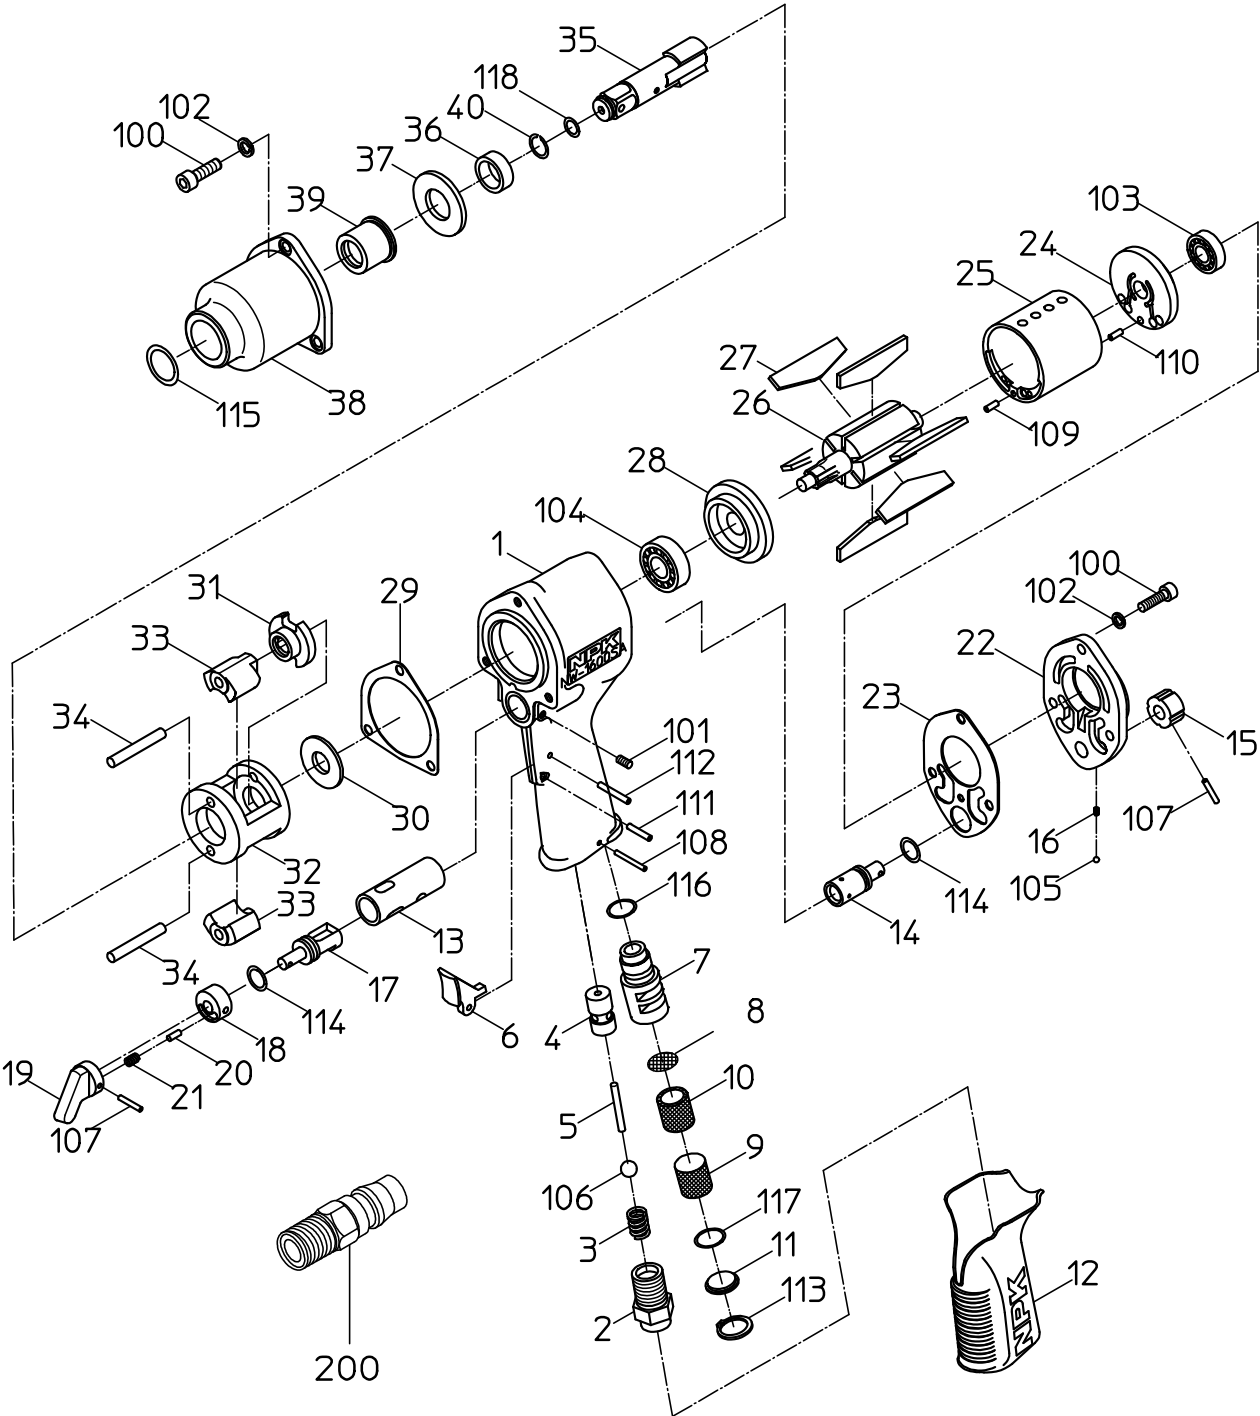

PARTS LIST

NW-1600SA(R)

525962

PARTS LIST

(1/2)

MODEL : **NW-1600SA**

525962

ITEM	PART NO.	PART NAME	Q' ty
1	Not available separately. Available only as HANDLE WB or HANDLE CP (P/No. 15219475 No. 15219973)	HANDLE	1
2	15205580	INLET BUSHING	1
3	15205550	THROTTLE SPRING	1
4	Not available separately. Available only as HANDLE WB or HANDLE CP (P/No. 15219475 No. 15219973)	THROTTLE BUSH	1
5	15205080	THROTTLE PIN	1
6	15304350	LEVER	1
7	15210230	EXHAUST COVER	1
8	15210390	FILTER	1
9	15210380	SCREEN	1
10	15219484	MUFFLER	1
11	15210240	EXHAUST WASHER	1
12	15210280	GRIP	1
13	Not available separately. Available only as HANDLE WB or HANDLE CP (P/No. 15219475 No. 15219973)	REVERSE BUSH	1
14	15210260	ADJUSTER VALVE	1
15	15210270	ADJUSTER LEVER	1
16	15205040	SPRING	1
17	15304330	REVERSE VALVE	1
18	15303560	REVERSE WASHER	1
19	15303540	REVERSE LEVER	1
20	15303550	REVERSE PIN	1
21	15303430	SPRING	1
22	15210300	HANDLE CAP	1
23	15210330	TOP SEAL	1
24	Not available separately. Available only as TOP PLATE WBR (P/No. 15219477)	TOP PLATE	1
25	15312438	CYLINDER	1
26	15210370	ROTOR	1
27	15219949	VANE	6
28	Not available separately. Available only as BOTTOM PLATE WBR (P/No. 15219478)	BOTTOM PLATE	1
29	15210340	BOTTOM SEAL	1
30	15213580	SPACER	1
31	15210200	DRIVER	1
32	15219502	HAMMER FRAME	1
33	15213620	HAMMER	2
34	15213630	HAMMER PIN	2
35	Not available separately. Available only as ANVIL CP (P/No. 15219309)	ANVIL	1
36	15200500	ANVIL BUSH	1
37	15200530	THRUST WASHER	1
38	Not available separately. Available only as HAMMER CASE CP (P/No. 15219476)	HAMMER CASE	1
39	15213610	CASE BUSH	1