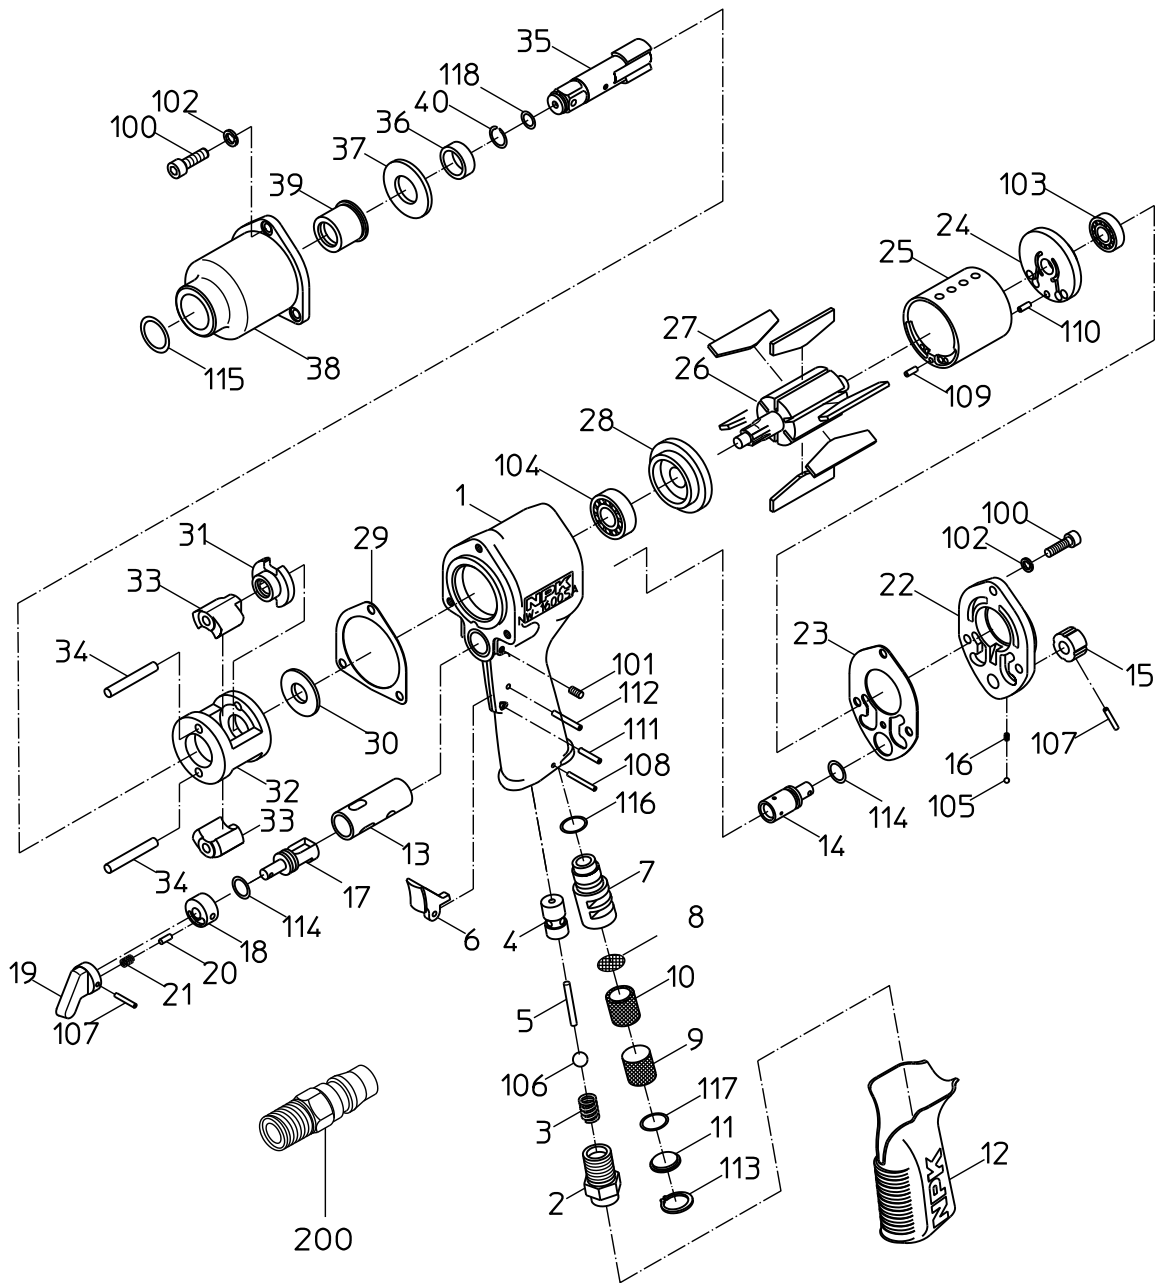

PARTS LIST

NW-1600SA(R)

525964

NIPPON PNEUMATIC MFG. CO., LTD.

MODEL : **NW-1600SA (R)**

525964

ITEM	PART NO.	PART NAME	QTY	NOTE
1		HANDLE	1	Available as HANDLE WB.
2	15205580	INLET BUSHING	1	
3	15205550	THROTTLE SPRING	1	
4		THROTTLE BUSH	1	Available as HANDLE WB.
5	15205080	THROTTLE PIN	1	
6	15304350	LEVER	1	
7	15210230	EXHAUST COVER	1	
8	15210390	FILTER	1	
9	15210380	SCREEN	1	
10	15219484	MUFFLER	1	
11	15210240	EXHAUST WASHER	1	
12	15210280	GRIP	1	
13		REVERSE BUSH	1	Available as HANDLE WB.
14	15210260	ADJUSTER VALVE	1	
15	15210270	ADJUSTER LEVER	1	
16	15205040	SPRING	1	
17	15304330	REVERSE VALVE	1	
18	15303560	REVERSE WASHER	1	
19	15303540	REVERSE LEVER	1	
20	15303550	REVERSE PIN	1	
21	15303430	SPRING	1	
22	15220250	HANDLE CAP	1	
23	15210330	TOP SEAL	1	
24	15210350	TOP PLATE	1	
25	15312438	CYLINDER	1	
26	15210370	ROTOR	1	
27	15219949	VANE	6	
28	15210360	BOTTOM PLATE	1	
29	15210340	BOTTOM SEAL	1	
30	15213580	SPACER	1	
31	15210200	DRIVER	1	
32	15219502	HAMMER FRAME	1	
33	15220188	HAMMER	2	
34	15213630	HAMMER PIN	2	
35	15213950	ANVIL	1	
36	15200500	ANVIL BUSH	1	
37	15200530	THRUST WASHER	1	
38		HAMMER CASE	1	Available as HAMMER CASE WB.
39		CASE BUSH	1	Available as HAMMER CASE WB.
40	15205330	STOPPER RING	1	
42	18400665	NAME PLATE (WARNING)	1	
100	74005018	CAP SCREW	6	
101	28100457	SET SCREW	1	
102	76420105	SPRING WASHER	6	
103	28201112	BALL BEARING	1	
104	28201052	BALL BEARING	1	
105	25502120	STEEL BALL	1	
106	28205051	RUBBER BALL	1	
107	28208048	SPRING PIN	2	
108	28208051	SPRING PIN	1	