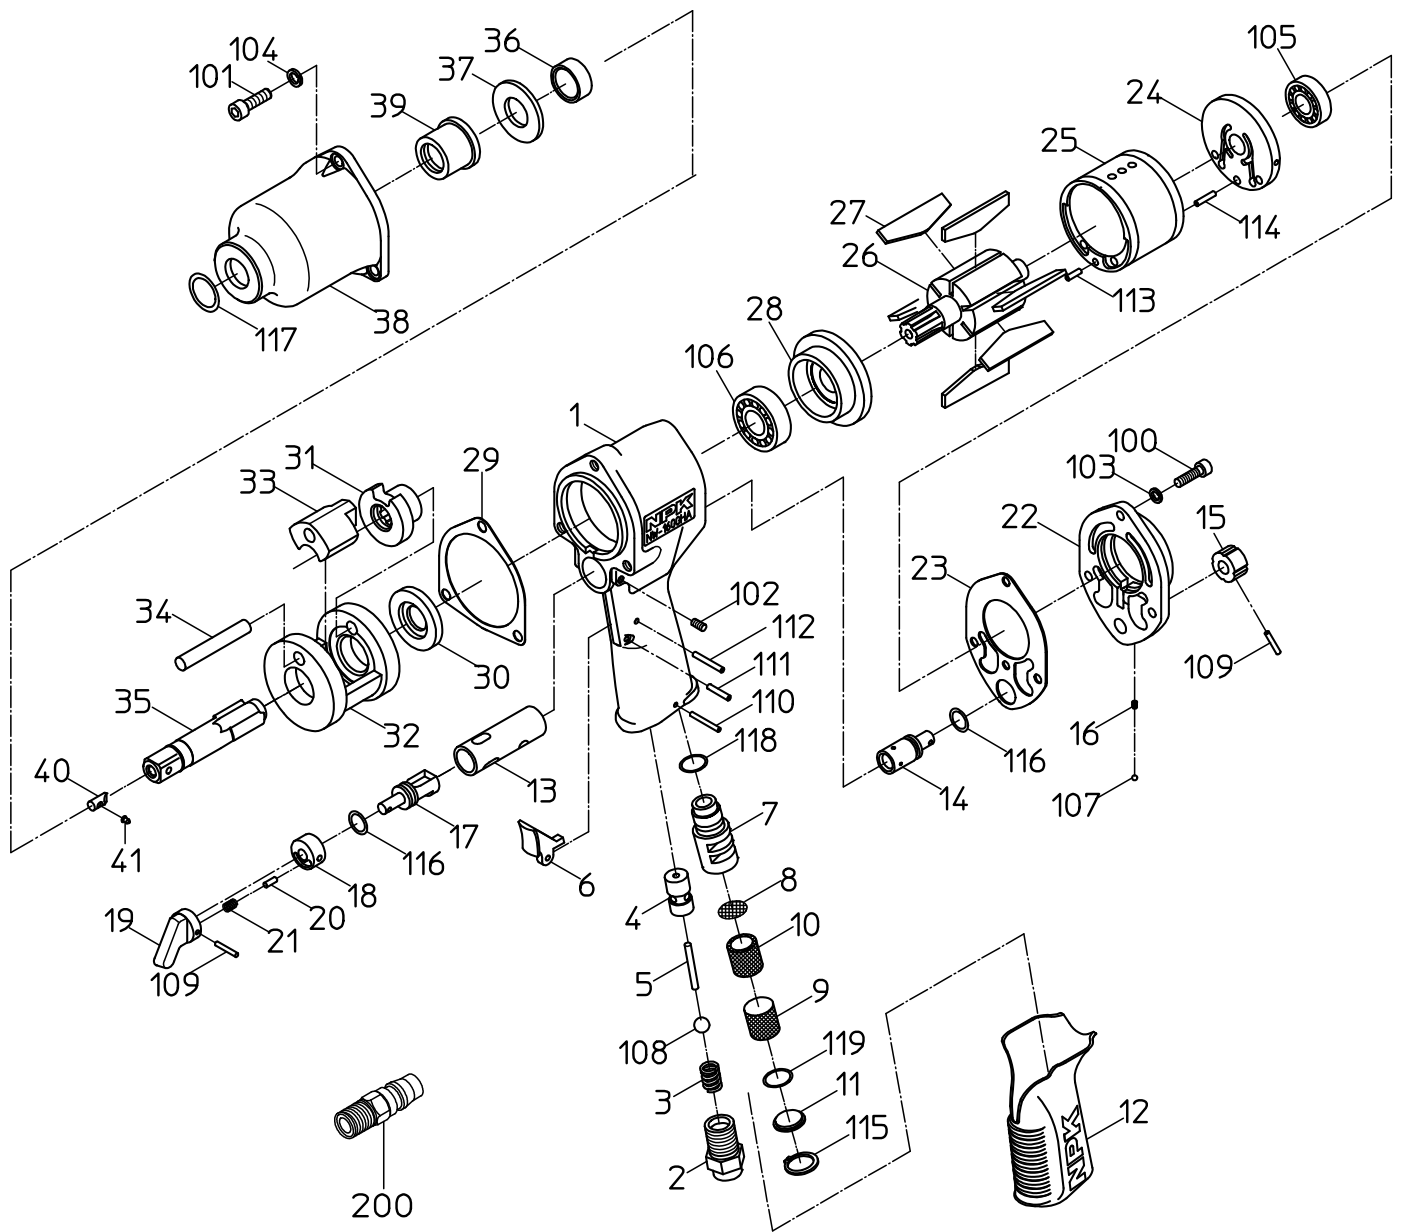

PARTS LIST

NW-1600HA(S)

525766

PARTS LIST

(1/2)

MODEL : **NW-1600HA (S)**

525766

ITEM	PART NO.	PART NAME	Q'ty
1	Not available separately. Available only as HANDLE WB or HANDLE CP (P/No. 15219465 No. 15219972)	HANDLE	1
2	15205580	INLET BUSHING	1
3	15205550	THROTTLE SPRING	1
4	Not available separately. Available only as HANDLE WB or HANDLE CP (P/No. 15219465 No. 15219972)	THROTTLE BUSH	1
5	15205080	THROTTLE PIN	1
6	15304350	LEVER	1
7	15210230	EXHAUST COVER	1
8	15210390	FILTER	1
9	15210380	SCREEN	1
10	15219484	MUFFLER	1
11	15210240	EXHAUST WASHER	1
12	15210280	GRIP	1
13	Not available separately. Available only as HANDLE WB or HANDLE CP (P/No. 15219465 No. 15219972)	REVERSE BUSH	1
14	15210260	ADJUSTER VALVE	1
15	15210270	ADJUSTER LEVER	1
16	15205040	SPRING	1
17	15304330	REVERSE VALVE	1
18	15303560	REVERSE WASHER	1
19	15303540	REVERSE LEVER	1
20	15303550	REVERSE PIN	1
21	15303430	SPRING	1
22	15207810	HANDLE CAP	1
23	15207840	TOP SEAL	1
24	Not available separately. Available only as TOP PLATE WBR (P/No. 15219467)	TOP PLATE	1
25	15219989	CYLINDER	1
26	15205321	ROTOR	1
27	15219933	VANE	6
28	Not available separately. Available only as BOTTOM PLATE WBR (P/No. 15219468)	BOTTOM PLATE	1
29	15207850	BOTTOM SEAL	1
30	15205170	SPACER	1
31	15205190	DRIVER	1
32	15205240	HAMMER FRAME	1
33	15207740	HAMMER	1
34	15205230	HAMMER PIN	1
35	Not available separately. Available only as ANVIL CP (P/No. 15219246)	ANVIL	1
36	15205150	ANVIL BUSH	1
37	15205180	THRUST WASHER	1