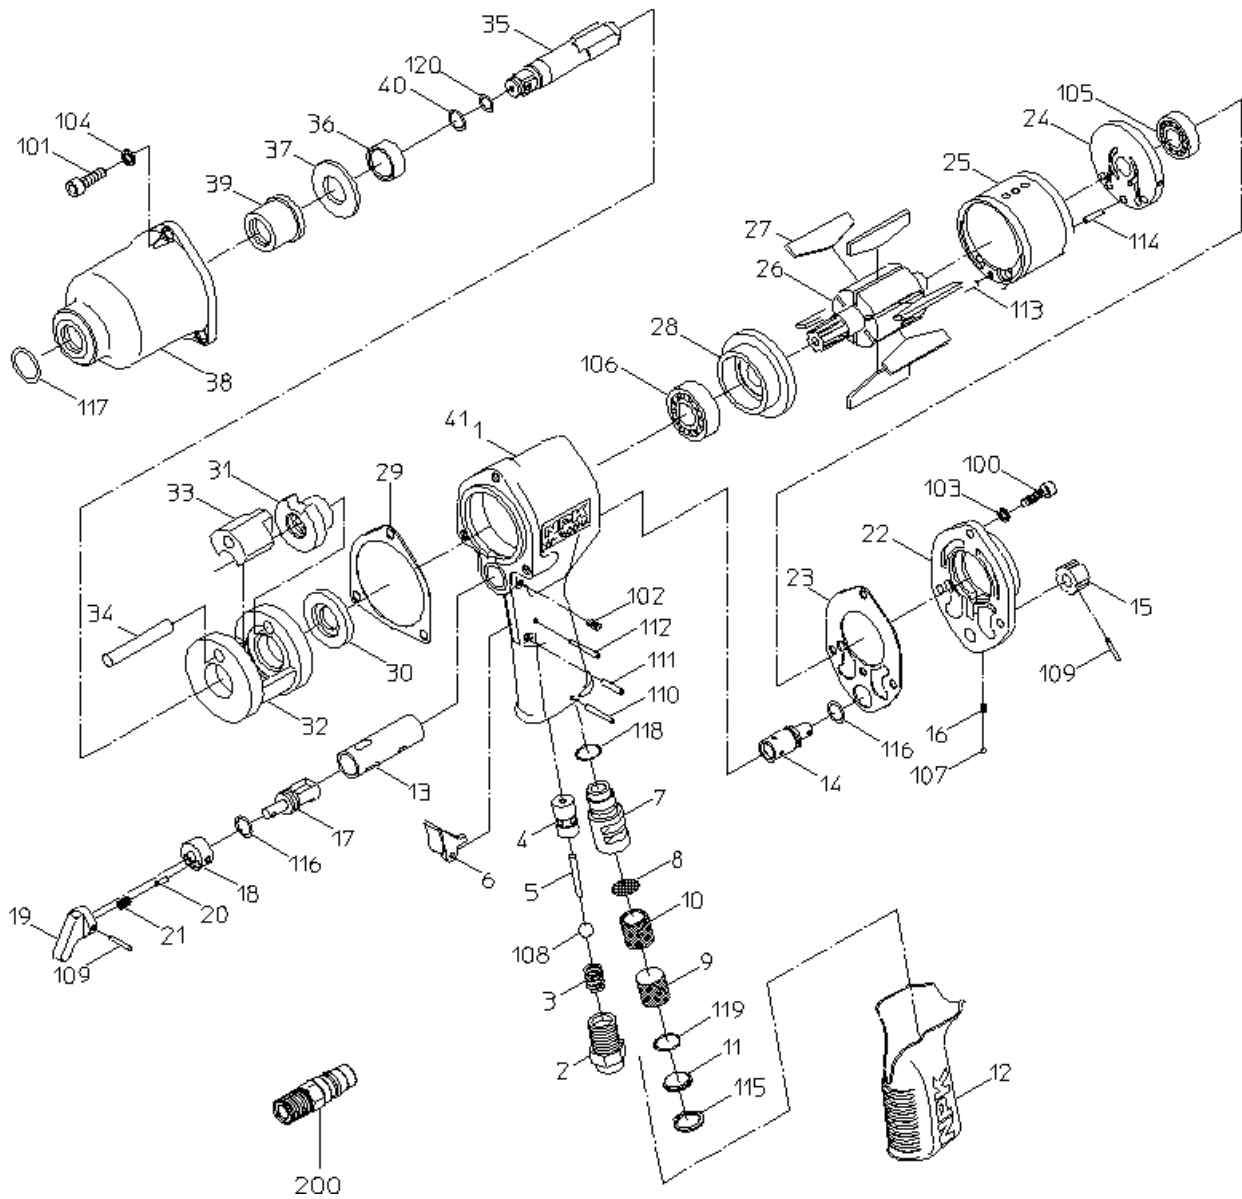

PARTS LIST

NW-1600HA(R)

525776

NIPPON PNEUMATIC MFG. CO., LTD.

MODEL : **NW-1600HA (R)**

525776

ITEM	PART NO.	PART NAME	QTY	NOTE
1		HANDLE	1	*Available as HANDLE WB
2	15205580	INLET BUSHING	1	
3	15205550	THROTTLE SPRING	1	
4		THROTTLE BUSH	1	*Available as HANDLE WB
5	15205080	THROTTLE PIN	1	
6	15304350	LEVER	1	
7	15210230	EXHAUST COVER	1	
8	15210390	FILTER	1	
9	15210380	SCREEN	1	
10	15219484	MUFFLER	1	
11	15210240	EXHAUST WASHER	1	
12	15210280	GRIP	1	
13		REVERSE BUSH	1	*Available as HANDLE WB
14	15210260	ADJUSTER VALVE	1	
15	15210270	ADJUSTER LEVER	1	
16	15205040	SPRING	1	
17	15304330	REVERSE VALVE	1	
18	15303560	REVERSE WASHER	1	
19	15303540	REVERSE LEVER	1	
20	15303550	REVERSE PIN	1	
21	15303430	SPRING	1	
22	15207810	HANDLE CAP	1	
23	15207840	TOP SEAL	1	
24		TOP PLATE	1	Available as TOP PLATE WBR.
25	15220234	CYLINDER	1	
26	15205321	ROTOR	1	
27	15219933	VANE	6	
28		BOTTOM PLATE	1	Available as BOTTOM PLATE WBR.
29	15207850	BOTTOM SEAL	1	
30	15205170	SPACER	1	
31	15205190	DRIVER	1	
32	15205240	HAMMER FRAME	1	
33	15220213	HAMMER	1	
34	15205230	HAMMER PIN	1	
35	15205160	ANVIL	1	
36	15205150	ANVIL BUSH	1	
37	15205180	THRUST WASHER	1	
38		HAMMER CASE	1	*Available as HAMMER CASE WB
39		CASE BUSH	1	*Available as HAMMER CASE WB
40	15205330	STOPPER RING	1	
41	18400665	NAME PLATE (WARNING)	1	
100	74005018	CAP SCREW	3	
101	74006020	CAP SCREW	3	
102	28100457	SET SCREW	1	
103	76420105	SPRING WASHER	3	
104	28100525	SPRING WASHER	3	
105	28201080	BALL BEARING	1	
106	28201089	BALL BEARING	1	
107	25502120	STEEL BALL	1	
108	28205051	RUBBER BALL	1	
109	28208048	SPRING PIN	2	
110	28208051	SPRING PIN	1	
111	28208060	SPRING PIN	1	
112	28208064	SPRING PIN	1	
113	25305030	SPRING PIN	1	
114	25305050	SPRING PIN	1	
115	25307190	SNAP RING	1	

NIPPON PNEUMATIC MFG. CO., LTD.