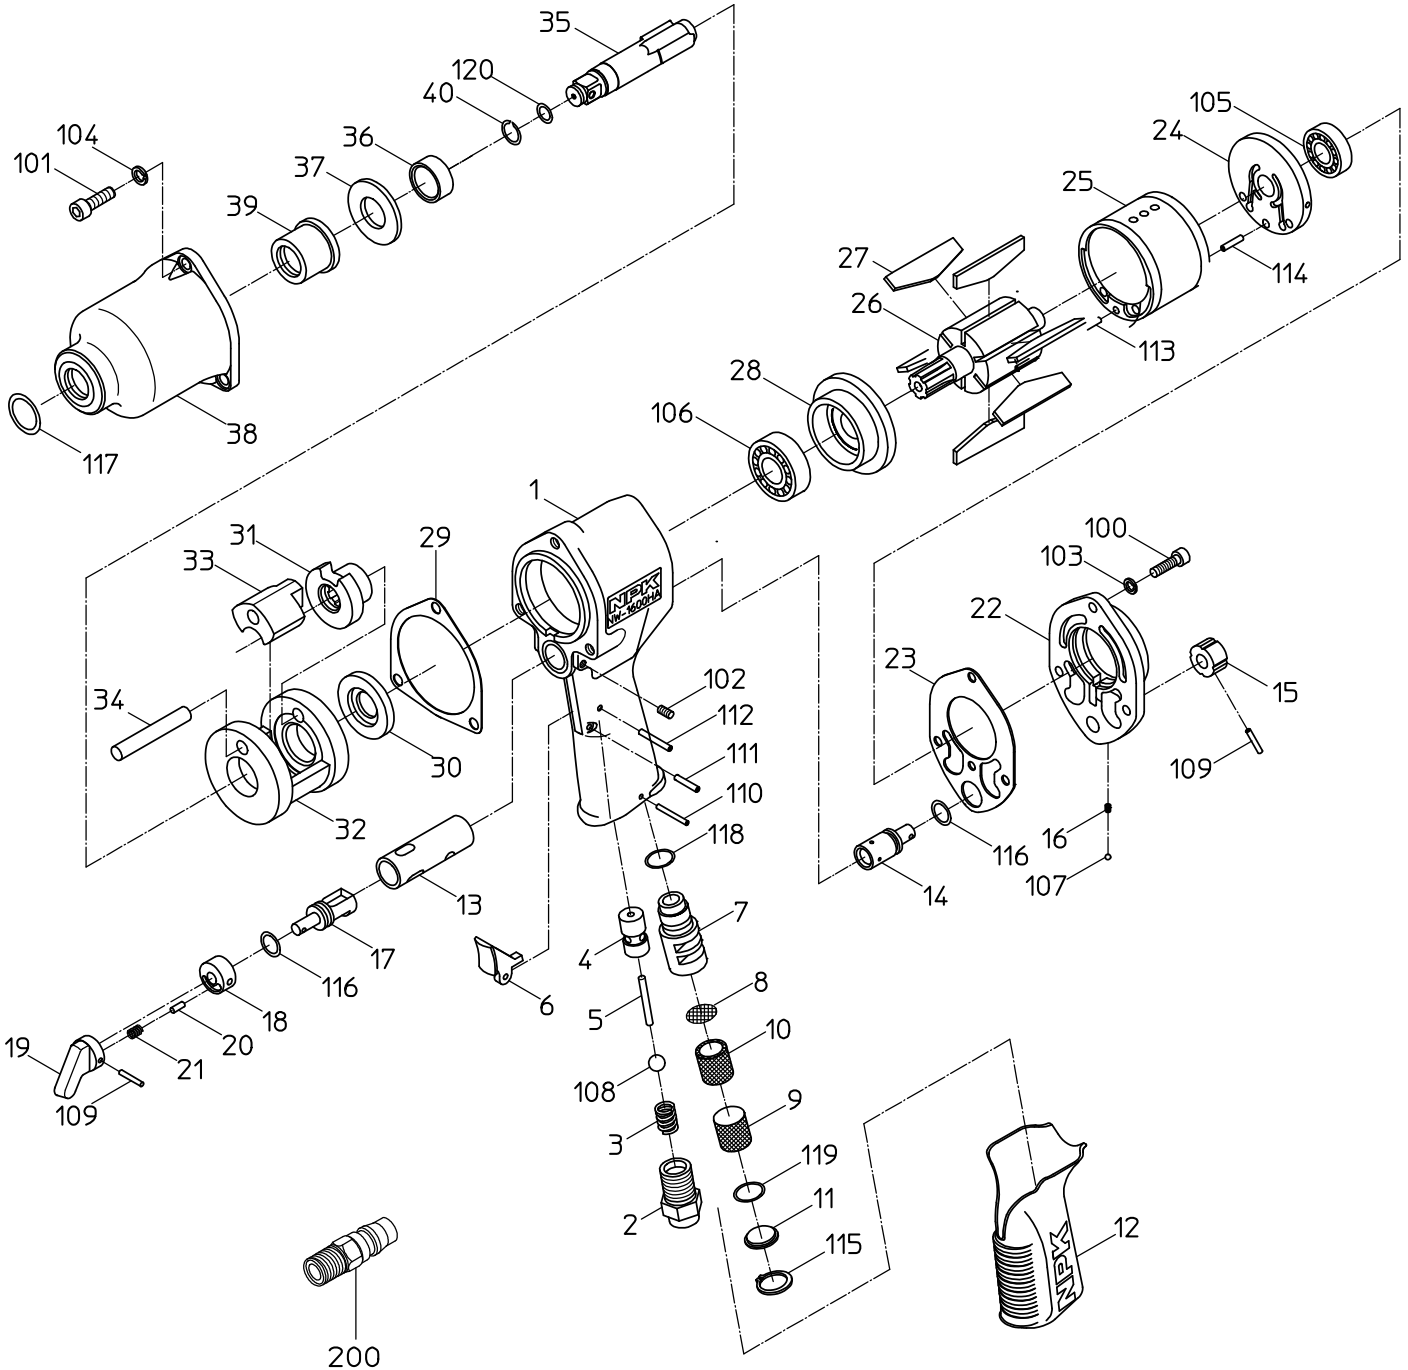

PARTS LIST

NW-1600HA(R)

525773

PARTS LIST

(1/2)

MODEL : **NW-1600HA (R)**

525773

ITEM	PART NO.	PART NAME	Q'ty
1	Not available separately. Available only as HANDLE CP or HANDLE WB (P/No. 15219972 No. 15219465)	HANDLE	1
2	15205580	INLET BUSHING	1
3	15205550	THROTTLE SPRING	1
4	Not available separately. Available only as HANDLE WB or HANDLE CP (P/No. 15219972 No. 15219465)	THROTTLE BUSH	1
5	15205080	THROTTLE PIN	1
6	15304350	LEVER	1
7	15210230	EXHAUST COVER	1
8	15210390	FILTER	1
9	15210380	SCREEN	1
10	15219484	MUFFLER	1
11	15210240	EXHAUST WASHER	1
12	15210280	GRIP	1
13	Not available separately. Available only as HANDLE WB or HANDLE CP (P/No. 15219972 No. 15219465)	REVERSE BUSH	1
14	15210260	ADJUSTER VALVE	1
15	15210270	ADJUSTER LEVER	1
16	15205040	SPRING	1
17	15304330	REVERSE VALVE	1
18	15303560	REVERSE WASHER	1
19	15303540	REVERSE LEVER	1
20	15303550	REVERSE PIN	1
21	15303430	SPRING	1
22	15207810	HANDLE CAP	1
23	15207840	TOP SEAL	1
24	Not available separately. Available only as TOP PLATE WBR (P/No. 15219467)	TOP PLATE	1
25	15219989	CYLINDER	1
26	15205321	ROTOR	1
27	15219933	VANE	6
28	Not available separately. Available only as BOTTOM PLATE WBR (P/No. 15219468)	BOTTOM PLATE	1
29	15207850	BOTTOM SEAL	1
30	15205170	SPACER	1
31	15205190	DRIVER	1
32	15205240	HAMMER FRAME	1
33	15207740	HAMMER	1
34	15205230	HAMMER PIN	1
35	Not available separately. Available only as ANVIL CP (P/No. 15219242)	ANVIL	1
36	15205150	ANVIL BUSH	1
37	15205180	THRUST WASHER	1
38	Not available separately. Available only as HAMMER CASE WB OR HAMMER CASE CP (P/No. 15219784 No. 15219466)	HAMMER CASE	1