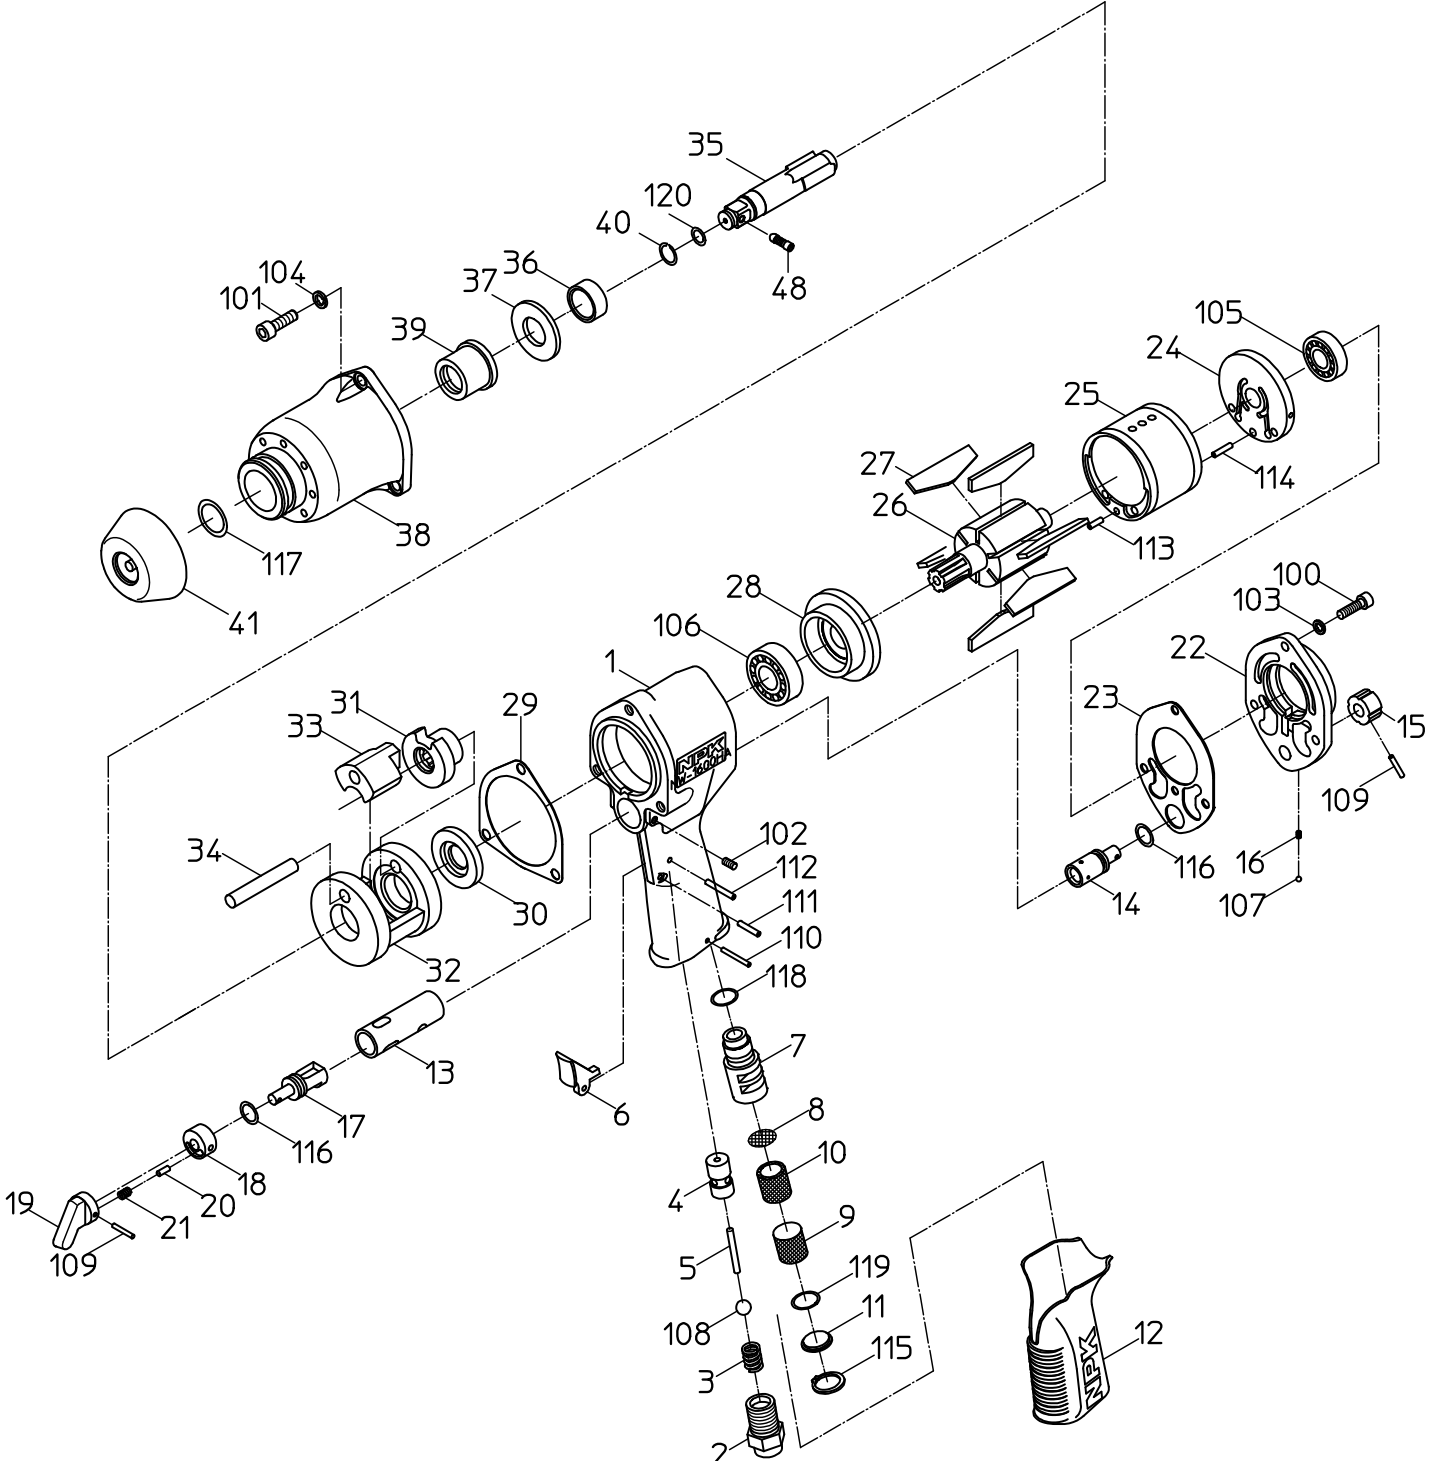

PARTS LIST

NW-1600HA-AT(S)

525900

NIPPON PNEUMATIC MFG. CO., LTD.

PARTS LIST

(1/2)

MODEL : **NW-1600HA-AT (S)**

525900

ITEM	PART NO.	PART NAME	Q'ty
1	Not available separately. Available only as HANDLE WB or HANDLE CP (P/No. 15219465 No. 15219464)	HANDLE	1
2	15205580	INLET BUSHING	1
3	15205550	THROTTLE SPRING	1
4	Not available separately. Available only as HANDLE WB or HANDLE CP (P/No. 15219465 No. 15219464)	THROTTLE BUSH	1
5	15205080	THROTTLE PIN	1
6	15304350	LEVER	1
7	15210230	EXHAUST COVER	1
8	15210390	FILTER	1
9	15210380	SCREEN	1
10	15219484	MUFFLER	1
11	15210240	EXHAUST WASHER	1
12	15210280	GRIP	1
13	Not available separately. Available only as HANDLE WB or HANDLE CP (P/No. 15219465 No. 15219464)	REVERSE BUSH	1
14	15210260	ADJUSTER VALVE	1
15	15210270	ADJUSTER LEVER	1
16	15205040	SPRING	1
17	15304330	REVERSE VALVE	1
18	15303560	REVERSE WASHER	1
19	15303540	REVERSE LEVER	1
20	15303550	REVERSE PIN	1
21	15303430	SPRING	1
22	15207810	HANDLE CAP	1
23	15207840	TOP SEAL	1
24	Not available separately. Available only as TOP PLATE WBR (P/No. 15219467)	TOP PLATE	1
25	15219542	CYLINDER	1
26	15205321	ROTOR	1
27	15219846	VANE	6
28	Not available separately. Available only as BOTTOM PLATE WBR (P/No. 15219468)	BOTTOM PLATE	1
29	15207850	BOTTOM SEAL	1
30	15205170	SPACER	1
31	15205190	DRIVER	1
32	15205240	HAMMER FRAME	1
33	15207740	HAMMER	1
34	15205230	HAMMER PIN	1
35	Not available separately. Available only as ANVIL CP (P/No. 15219923)	ANVIL	1
36	15205150	ANVIL BUSH	1
37	15205180	THRUST WASHER	1