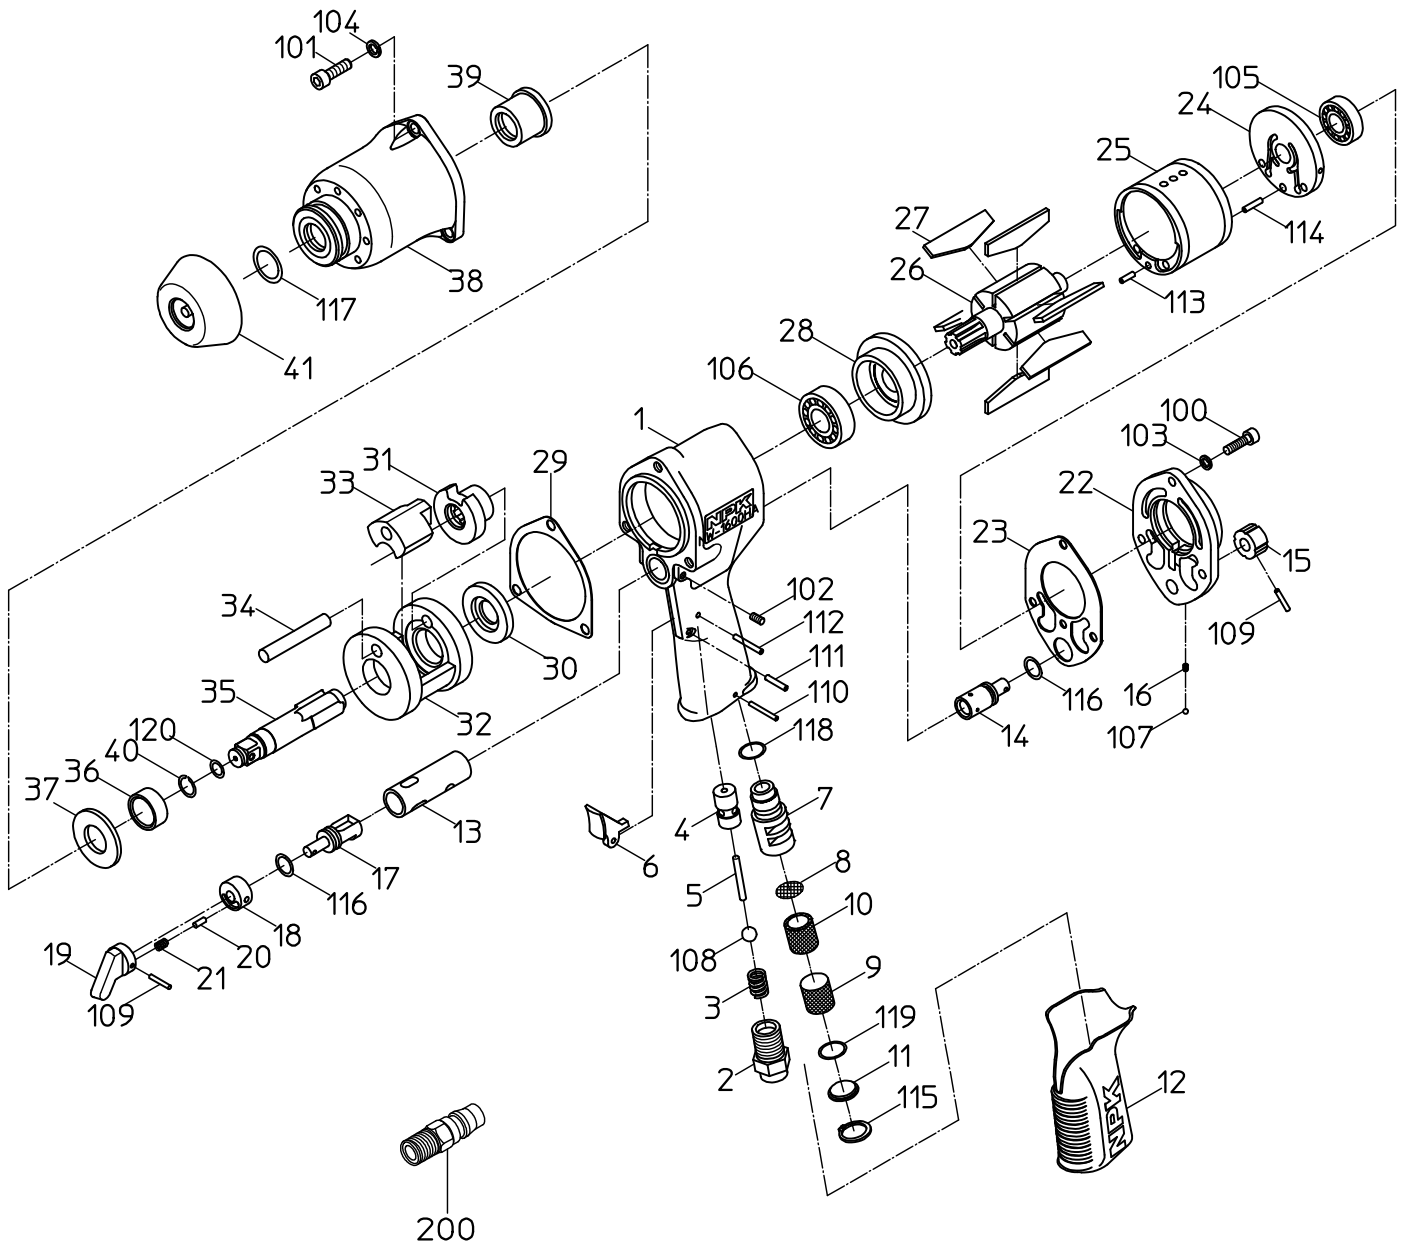

PARTS LIST

NW-1600HA-AT(R)

526002

NIPPON PNEUMATIC MFG. CO., LTD.

PARTS LIST

(1/2)

MODEL : **NW-1600HA-AT (R)**

526002

ITEM	PART NO.	PART NAME	Q' ty
1	Not available separately. Available only as HANDLE WB or HANDLE CP (P/No. 15219465 No. 15219972)	HANDLE	1
2	15205580	INLET BUSHING	1
3	15205550	THROTTLE SPRING	1
4	Not available separately. Available only as HANDLE WB or HANDLE CP (P/No. 15219465 No. 15219972)	THROTTLE BUSH	1
5	15205080	THROTTLE PIN	1
6	15304350	LEVER	1
7	15210230	EXHAUST COVER	1
8	15210390	FILTER	1
9	15210380	SCREEN	1
10	15219484	MUFFLER	1
11	15210240	EXHAUST WASHER	1
12	15210280	GRIP	1
13	Not available separately. Available only as HANDLE CP (P/No. 15219972)	REVERSE BUSH	1
14	15210260	ADJUSTER VALVE	1
15	15210270	ADJUSTER LEVER	1
16	15205040	SPRING	1
17	15304330	REVERSE VALVE	1
18	15303560	REVERSE WASHER	1
19	15303540	REVERSE LEVER	1
20	15303550	REVERSE PIN	1
21	15303430	SPRING	1
22	15207810	HANDLE CAP	1
23	15207840	TOP SEAL	1
24	Not available separately. Available only as TOP PLATE WBR (P/No. 15219467)	TOP PLATE	1
25	15219989	CYLINDER	1
26	15205321	ROTOR	1
27	15219933	VANE	6
28	Not available separately. Available only as BOTTOM PLATE WBR (P/No. 15219468)	BOTTOM PLATE	1
29	15207850	BOTTOM SEAL	1
30	15205170	SPACER	1
31	15205190	DRIVER	1
32	15205240	HAMMER FRAME	1
33	15207740	HAMMER	1
34	15205230	HAMMER PIN	1
35	Not available separately. Available only as ANVIL CP (P/No. 15219242)	ANVIL	1
36	15205150	ANVIL BUSH	1
37	15205180	THRUST WASHER	1
38	Not available separately. Available only as HAMMER CASE CP (P/No. 15220069)	HAMMER CASE	1