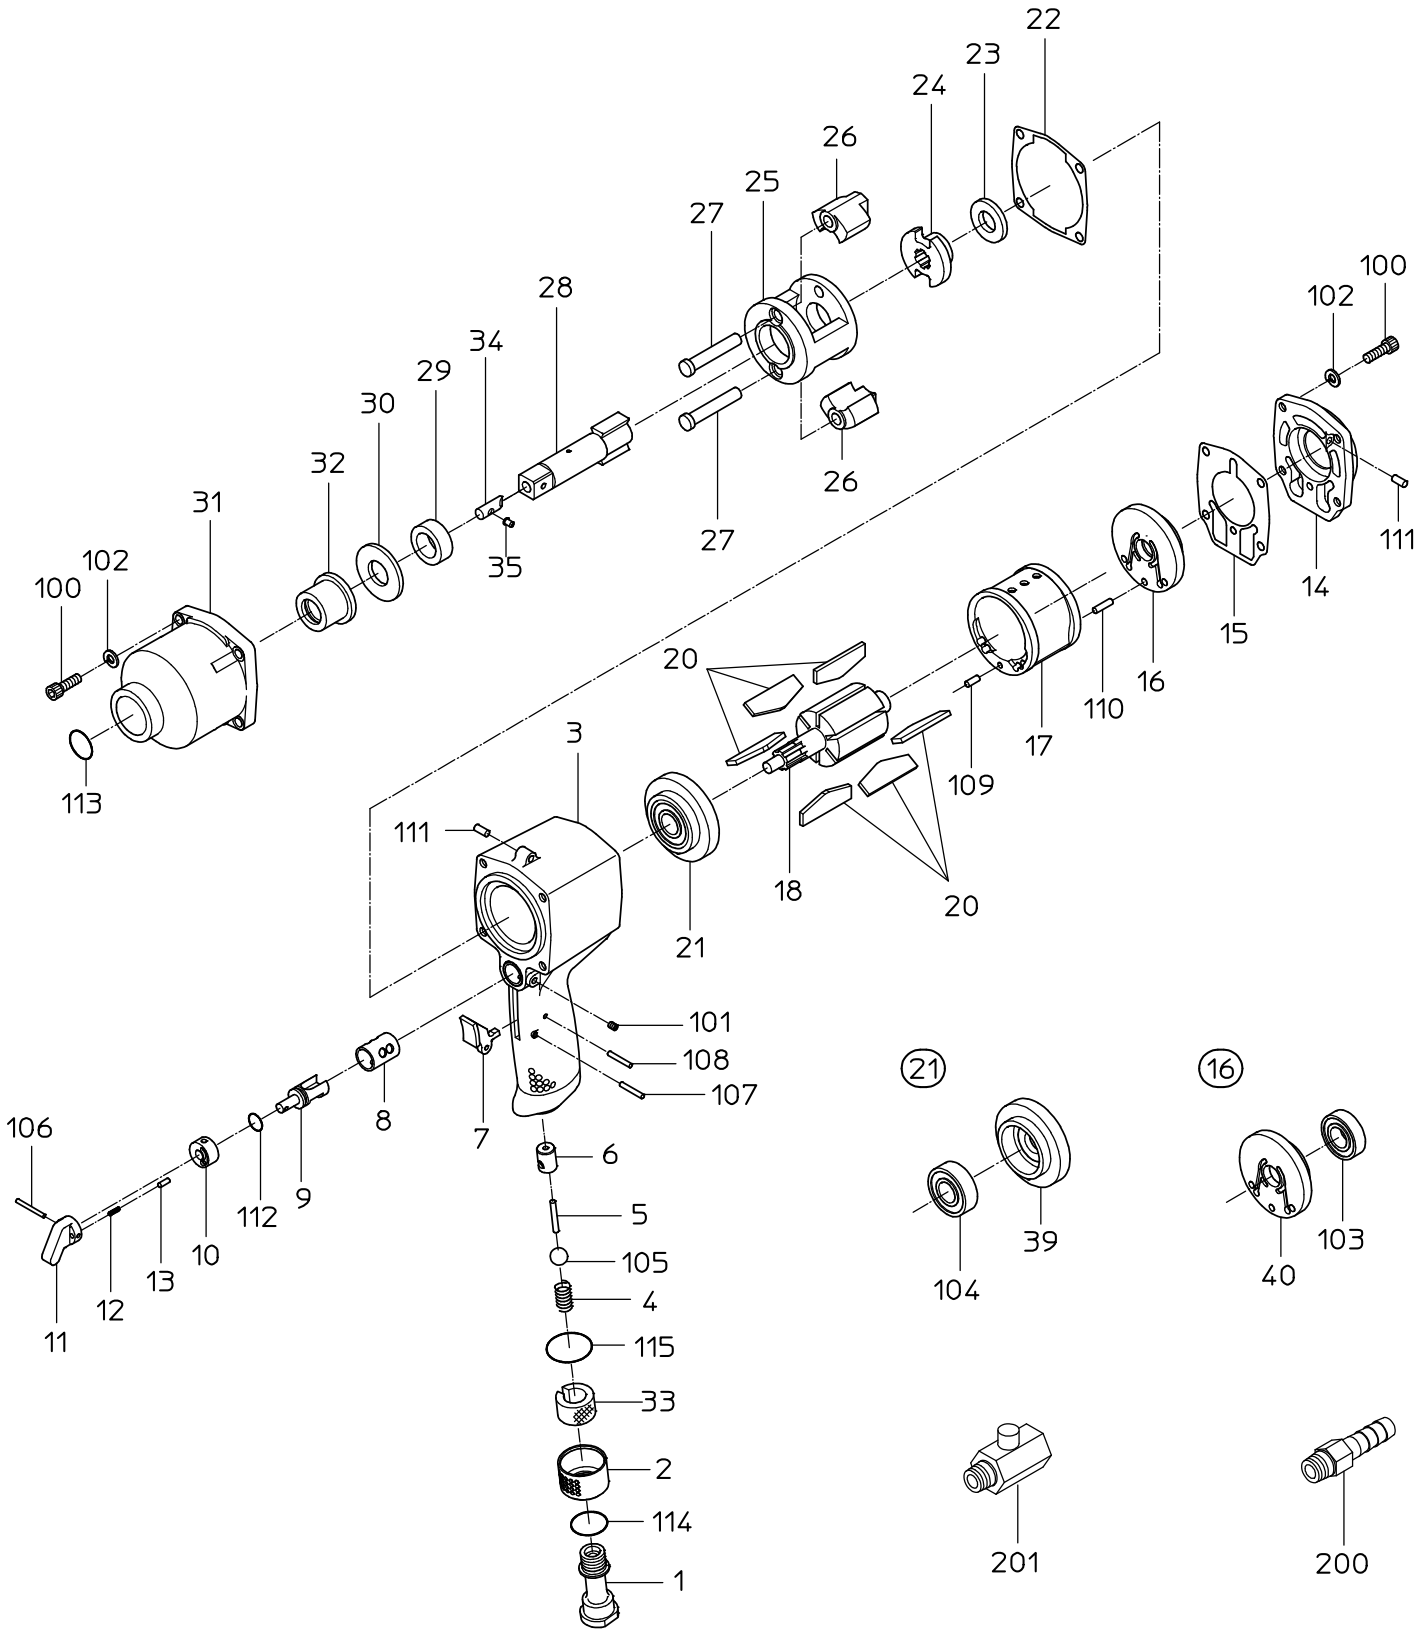

PARTS LIST

NW-14H(S)

525685

PARTS LIST

(1/2)

型式 MODEL: **NW-14H(S)** 525685

符号 ITEM	品番 PART NO.	PART NAME	個数 Q'ty
1	15203270	INLET BUSHING	1
2	15203260	EXHAUST COVER	1
3	Not available separately. Available only as HANDLE WB or HANDLE CP (P/No. 15220121 No. 15220122)	HANDLE	1
4	15207610	THROTTLE SPRING	1
5	15203280	THROTTLE PIN	1
6	Not available separately. Available only as HANDLE WB or HANDLE CP (P/No. 15220121 No. 15220122)	THROTTLE BUSH	1
7	15304350	LEVER	1
8	Not available separately. Available only as HANDLE WB or HANDLE CP (P/No. 15220121 No. 15220122)	REVERSE BUSH	1
9	15304330	REVERSE VALVE	1
10	15303560	REVERSE WASHER	1
11	15303540	REVERSE LEVER	1
12	15303430	SPRING	1
13	15303550	REVERSE PIN	1
14	15219956	HANDLE CAP	1
15	15203390	TOP SEAL	1
16	15219222	TOP PLATE WBR	1
17	15219985	CYLINDER	1
18	15203432	ROTOR	1
20	15219936	VANE	6
21	15219224	BOTTOM PLATE WBR	1
22	15203400	BOTTOM SEAL	1
23	15201090	SPACER	1
24	15203330	SCREW DRIVER	1
25	15201160	HAMMER FRAME	1
26	15201140	HAMMER	2
27	15201150	HAMMER PIN	2
28	Not available separately. Available only as ANVIL CP (P/No. 15219201)	ANVIL	1
29	15201070	ANVIL BUSH	1
30	15201100	THRUST WASHER	1
31	Not available separately. Available only as HAMMER CASE WB or HAMMER CASE CP (P/No. 15219791, 15219327)	HAMMER CASE	1
32	Not available separately. Available only as HAMMER CASE WB or HAMMER CASE CP (P/No. 15219791, 15219327)	CASE BUSH	1
33	15304260	MUFFLER	1
34	15204490	STOPPER	1
35	15204480	STOPPER PIN	1
100	74006018	CAP SCREW	8
101	28100457	SET SCREW	1
102	28100525	SPRING WASHER	8
105	28205050	RUBBER BALL	1