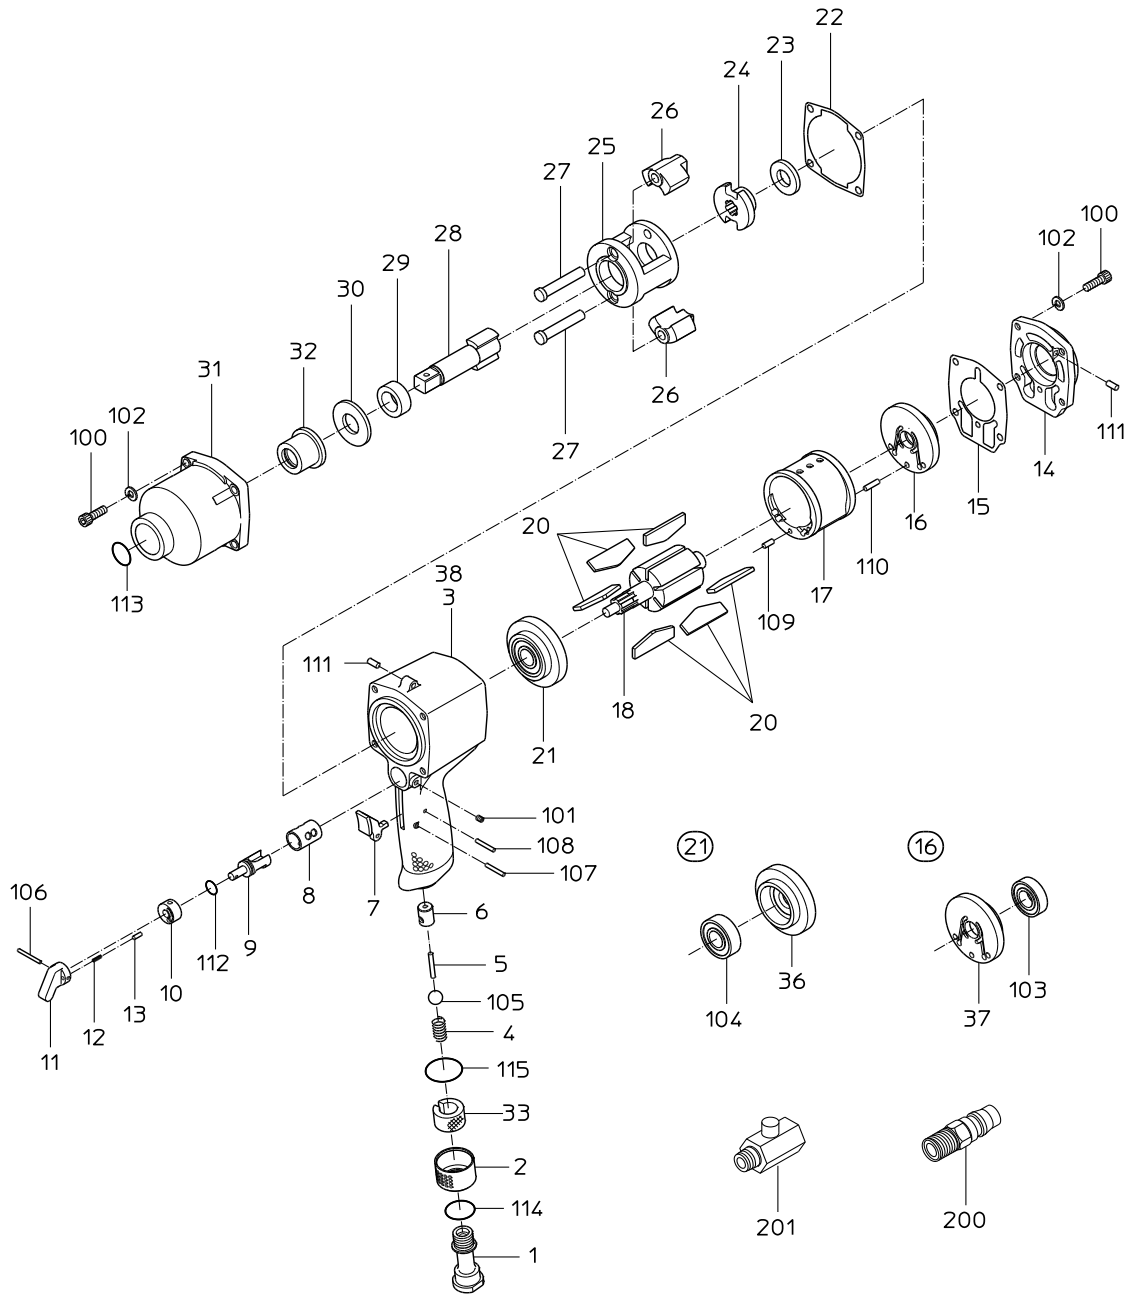

PARTS LIST

NW-14H(P)

525679

MODEL : **NW-14H (P)**

525679

ITEM	PART NO.	PART NAME	QTY	NOTE
1	15203270	INLET BUSHING	1	
2	15203260	EXHAUST COVER	1	
3		HANDLE	1	Available as HANDLE WB
4	15207610	THROTTLE SPRING	1	
5	15203280	THROTTLE PIN	1	
6		THROTTLE BUSH	1	Available as HANDLE WB
7	15304350	LEVER	1	
8		REVERSE BUSH	1	Available as HANDLE WB
9	15304330	REVERSE VALVE	1	
10	15303560	REVERSE WASHER	1	
11	15303540	REVERSE LEVER	1	
12	15303430	SPRING	1	
13	15303550	REVERSE PIN	1	
14	15220282	HANDLE CAP	1	
15	15203390	TOP SEAL	1	
16	15219222	TOP PLATE WBR	1	
17	15219985	CYLINDER	1	
18	15203432	ROTOR	1	
20	15219936	VANE	6	
21	15219224	BOTTOM PLATE WBR	1	
22	15203400	BOTTOM SEAL	1	
23	15201090	SPACER	1	
24	15203330	SCREW DRIVER	1	
25	15201160	HAMMER FRAME	1	
26	15220199	HAMMER	2	
27	15201150	HAMMER PIN	2	
28	15201080	ANVIL	1	
29	15201070	ANVIL BUSH	1	
30	15201100	THRUST WASHER	1	
31		HAMMER CASE	1	Available as HAMMER CASE WB
32		CASE BUSH	1	Available as HAMMER CASE WB
33	15304260	MUFFLER	1	
38		NAME PLATE (WARNING)	1	
100	74006018	CAP SCREW	8	
101	28100457	SET SCREW	1	
102	28100525	SPRING WASHER	8	
105	28205050	RUBBER BALL	1	
106	28208048	SPRING PIN	1	
107	28208060	SPRING PIN	1	
108	25305020	SPRING PIN	1	
109	25305040	SPRING PIN	1	
110	28208103	SPRING PIN	1	
111	28208115	SPRING PIN	2	
112	61200090	O RING	1	
113	61200180	O RING	1	
114	25401270	O RING	1	
115	63200224	O RING	1	
200	24901010	COUPLER PLUG	1	
201	24999065	POWER REGULATOR	1	

NIPPON PNEUMATIC MFG. CO., LTD.

MODEL : **NW-14H(P)**

525679

ITEM	PART NO.	PART NAME	QTY	NOTE
		ASSY LIST		
【16】	15219222	TOP PLATE WBR		
(37)	15203410	TOP PLATE	1	
(103)	28201081	BALL BEARING	1	
【21】	15219224	BOTTOM PLATE WBR		
(36)	15203420	BOTTOM PLATE	1	
(104)	28201089	BALL BEARING	1	
	15220283	HANDLE WB		
		3, 6, 8, 108, 111		
	15220286	HAMMER CASE CP		
		31, 32, 113		
	15220285	HANDLE CP		
		1, 2, 3, 4, 5, 6, 7, 8, 9, 10, 11, 12, 13, 33, 101,		
		105, 106, 107, 108, 111, 112, 114, 115		
	15220284	HAMMER CASE WB		
		31, 32		