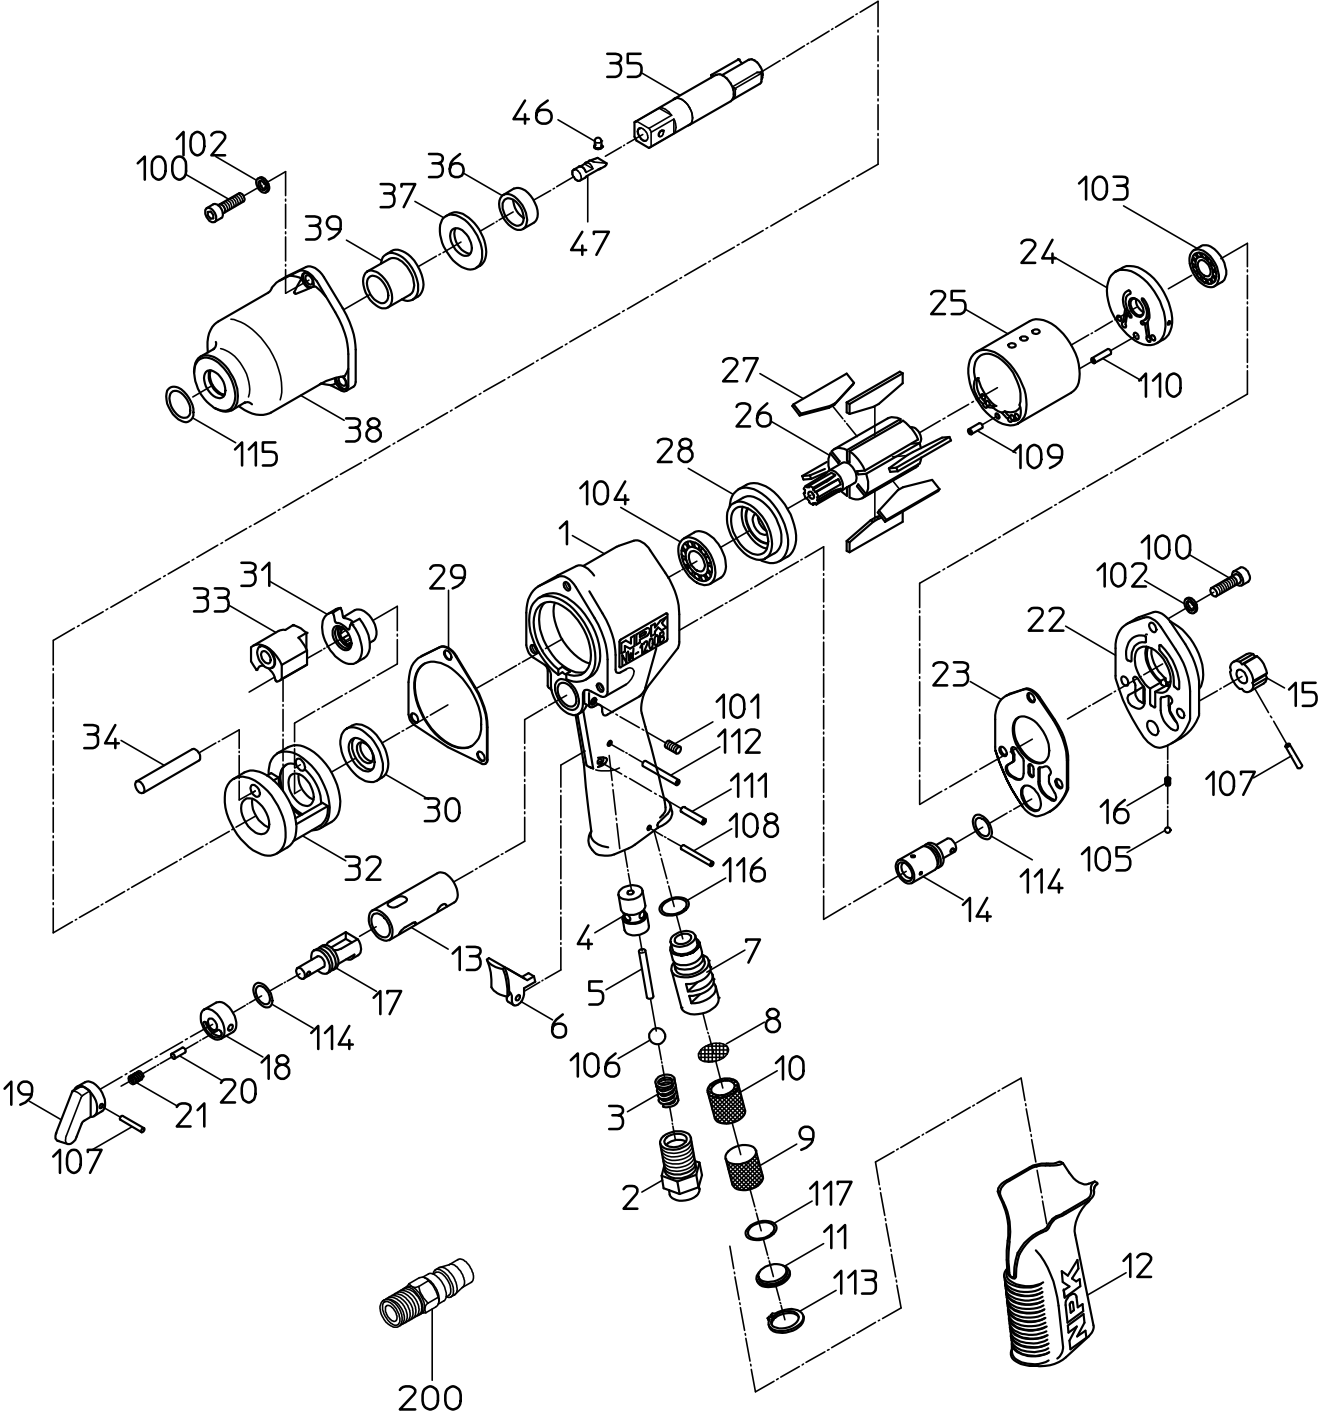

PARTS LIST

NW-1200B(S)

526050

PARTS LIST

(1/2)

MODEL : **NW-1200B (S)**

526050

ITEM	PART NO.	PART NAME	Q' ty
1	Not available separately. Available only as HANDLE WB or HANDLE CP (P/No. 15219461 No. 15219971)	HANDLE	1
2	15205580	INLET BUSHING	1
3	15205550	THROTTLE SPRING	1
4	Not available separately. Available only as HANDLE WB or HANDLE CP (P/No. 15219461 No. 15219971)	THROTTLE BUSH	1
5	15205080	THROTTLE PIN	1
6	15304350	LEVER	1
7	15210230	EXHAUST COVER	1
8	15210390	FILTER	1
9	15210380	SCREEN	1
10	15219484	MUFFLER	1
11	15210240	EXHAUST WASHER	1
12	15210280	GRIP	1
13	Not available separately. Available only as HANDLE WB or HANDLE CP (P/No. 15219461 No. 15219971)	REVERSE BUSH	1
14	15210260	ADJUSTER VALVE	1
15	15210270	ADJUSTER LEVER	1
16	15205040	SPRING	1
17	15304330	REVERSE VALVE	1
18	15303560	REVERSE WASHER	1
19	15303540	REVERSE LEVER	1
20	15303550	REVERSE PIN	1
21	15303430	SPRING	1
22	15204560	HANDLE CAP	1
23	15204580	TOP SEAL	1
24	Not available separately. Available only as TOP PLATE WBR (P/No. 15219462)	TOP PLATE	1
25	15219988	CYLINDER	1
26	15204630	ROTOR	1
27	15219935	VANE	6
28	Not available separately. Available only as BOTTOM PLATE WBR (P/No. 15219463)	BOTTOM PLATE	1
29	15204590	BOTTOM SEAL	1
30	15204320	SPACER	1
31	15204340	DRIVER	1
32	15204390	HAMMER FRAME	1
33	15204370	HAMMER	1
34	15204380	HAMMER PIN	1
35	Not available separately. Available only as ANVIL CP (P/No. 15219236)	ANVIL	1
36	15204300	ANVIL BUSH	1
37	15204330	THRUST WASHER	1