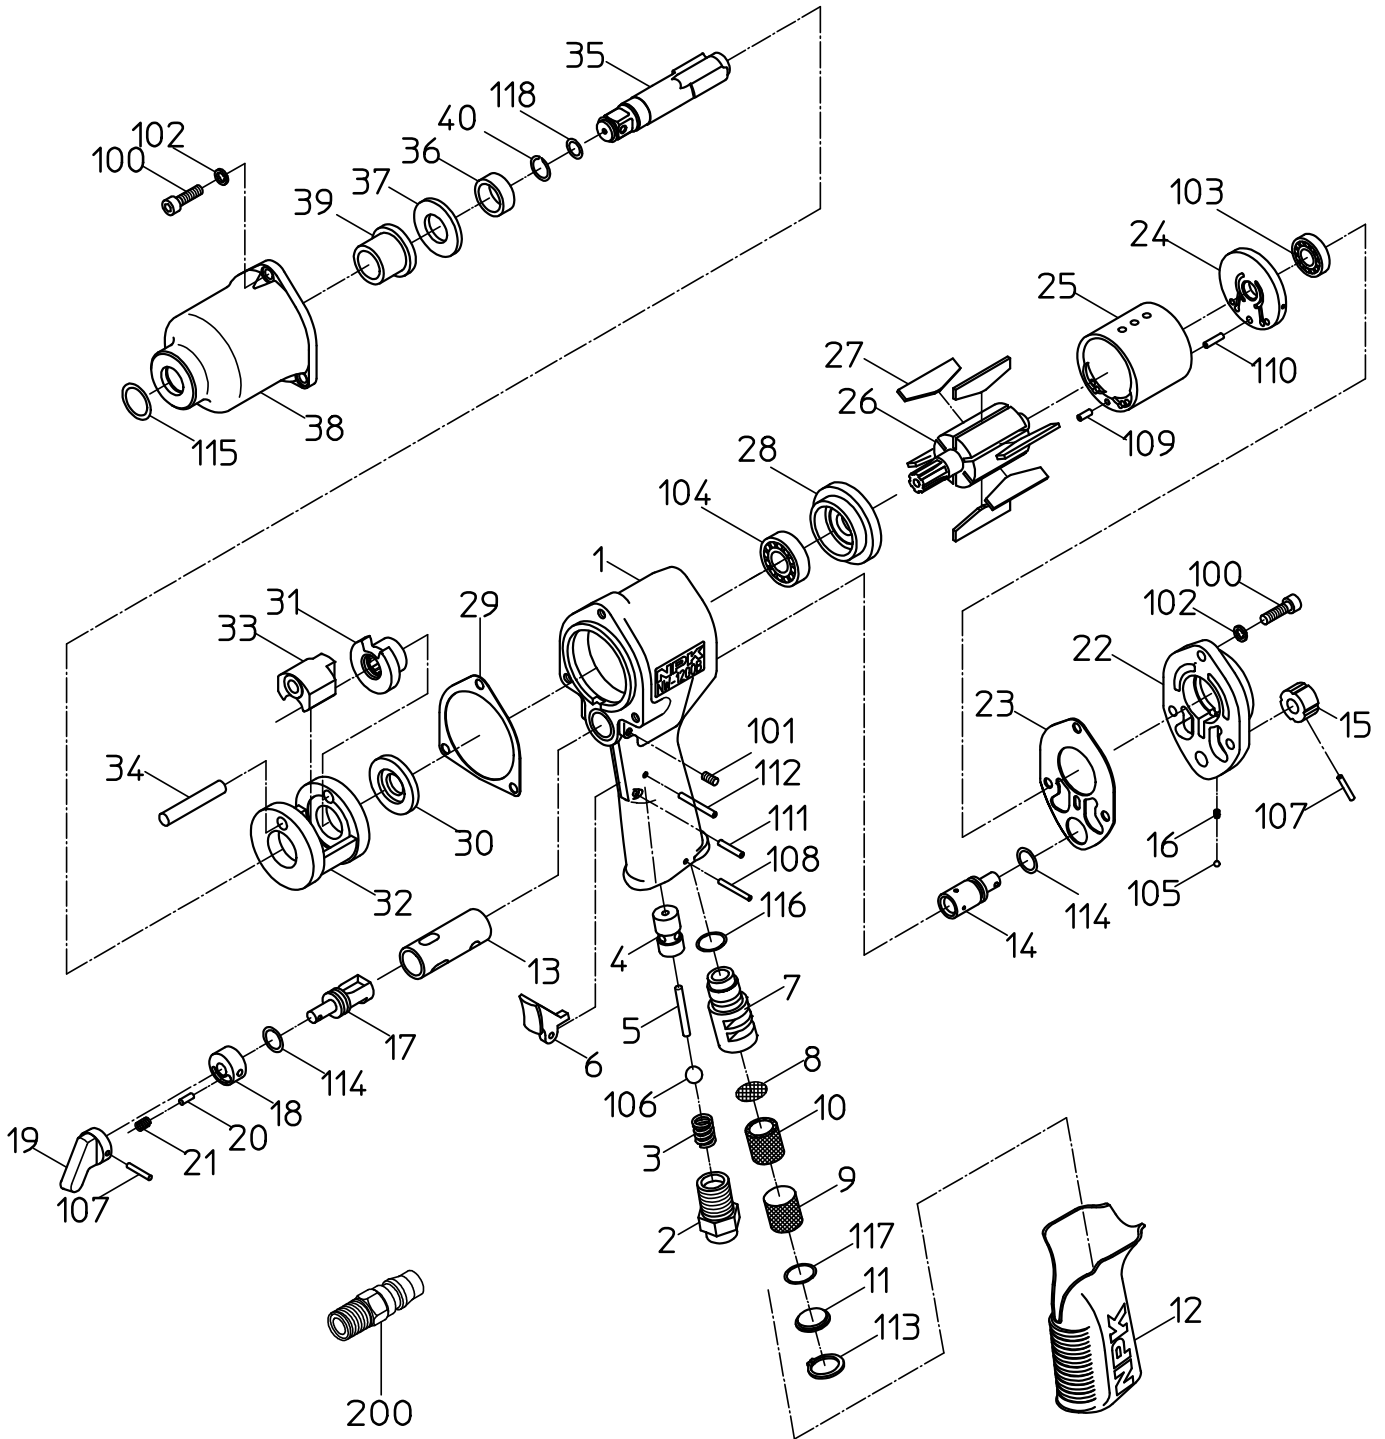

PARTS LIST

NW-1200B(R)

525992

日本ニューマチック工業株式会社
NIPPON PNEUMATIC MFG. CO., LTD.

パーツリスト PARTS LIST

(1/2)

MODEL: **NW-1200B (R)**

525992

ITEM	PART NO.	PART NAME	Q'ty
1	Not available separately. Available only as HANDLE WB or HANDLE CP (P/No. 15220130 No. 15220131)	HANDLE	1
2	15205580	INLET BUSHING	1
3	15205550	THROTTLE SPRING	1
4	Not available separately. Available only as HANDLE WB or HANDLE CP (P/No. 15210130 No. 15210131)	THROTTLE BUSH	1
5	15205080	THROTTLE PIN	1
6	15304350	LEVER	1
7	15210230	EXHAUST COVER	1
8	15210390	FILTER	1
9	15210380	SCREEN	1
10	15219484	MUFFLER	1
11	15210240	EXHAUST WASHER	1
12	15210280	GRIP	1
13	Not available separately. Available only as HANDLE WB or HANDLE CP (P/No. 15210130 No. 15210131)	REVERSE BUSH	1
14	15210260	ADJUSTER VALVE	1
15	15210270	ADJUSTER LEVER	1
16	15205040	SPRING	1
17	15304330	REVERSE VALVE	1
18	15303560	REVERSE WASHER	1
19	15303540	REVERSE LEVER	1
20	15303550	REVERSE PIN	1
21	15303430	SPRING	1
22	15204560	HANDLE CAP	1
23	15204580	TOP SEAL	1
24	Not available separately. Available only as TOP PLATE WBR (P/No. 15219462)	TOP PLATE	1
25	15219988	CYLINDER	1
26	15204630	ROTOR	1
27	15219935	VANE	6
28	Not available separately. Available only as BOTTOM PLATE WBR (P/No. 15219463)	BOTTOM PLATE	1
29	15204590	BOTTOM SEAL	1
30	15204320	SPACER	1
31	15204340	DRIVER	1
32	15204390	HAMMER FRAME	1
33	15204370	HAMMER	1
34	15204380	HAMMER PIN	1
35		ANVIL	1
36	15204300	ANVIL BUSH	1
37	15204330	THRUST WASHER	1
38		HAMMER CASE	1
39	15204360	CASE BUSH	1
40	15205330	STOPPER RING	1
100	74005018	CAP SCREW	6
101	28100457	SET SCREW	1