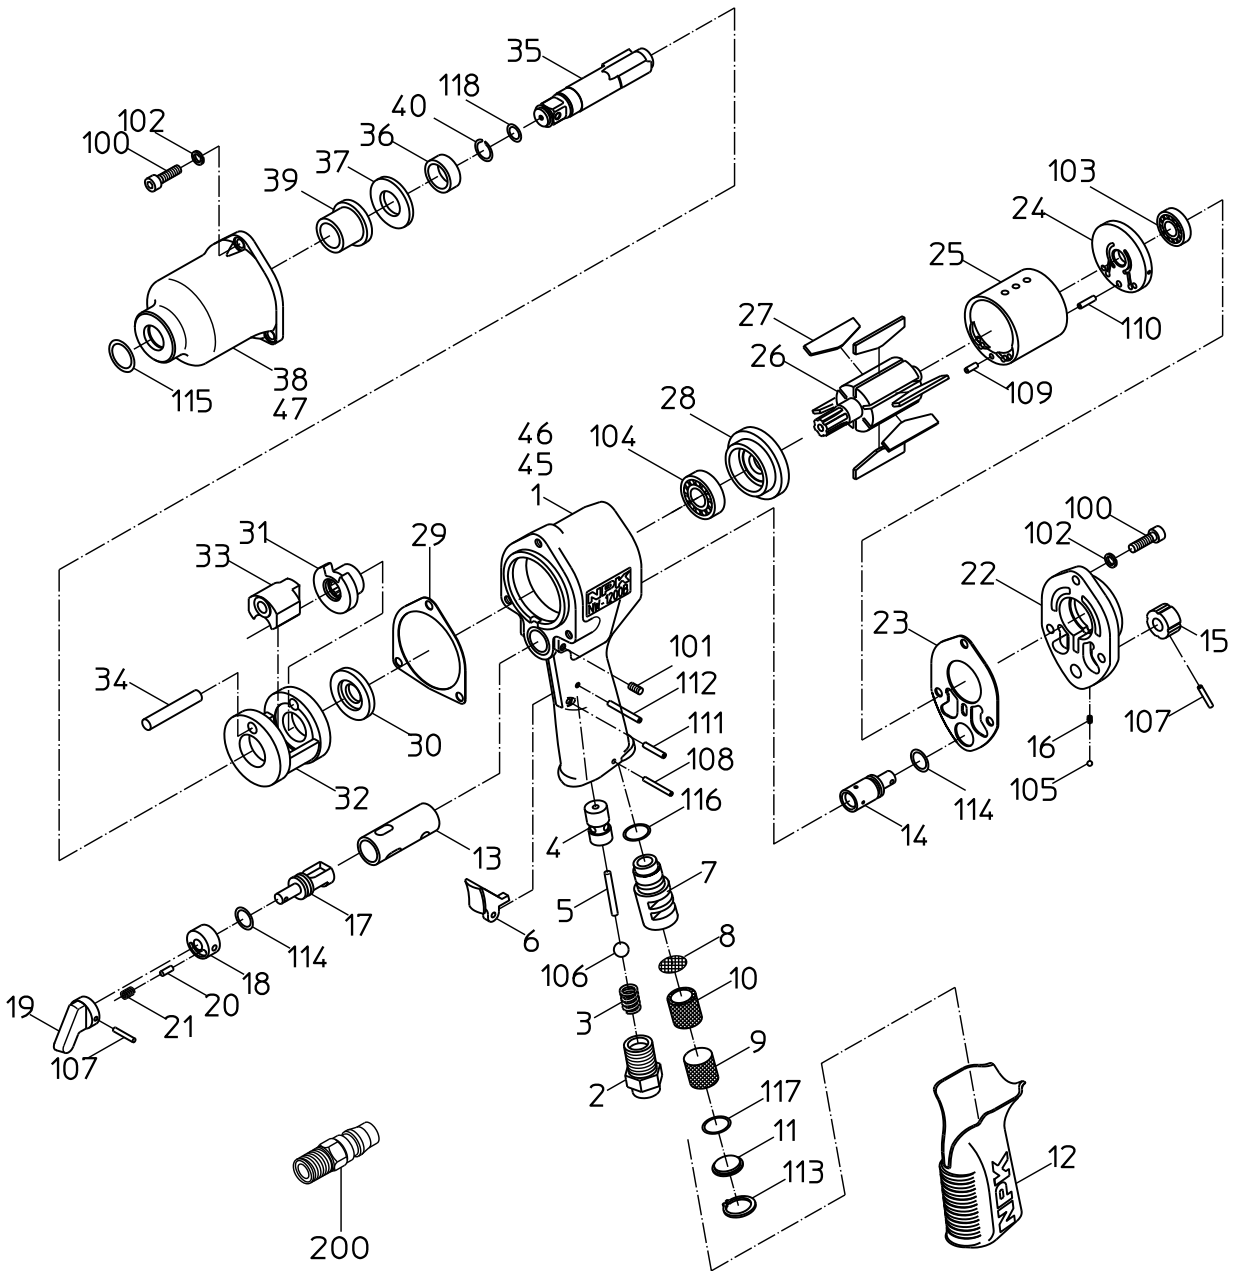

PARTS LIST

NW-1200B(R)

526600

MODEL : **NW-1200B (R)**

526600

ITEM	PART NO.	PART NAME	QTY	NOTE
1		HANDLE	1	*Available as HANDLE WB / HANDLE CP.
2	15205580	INLET BUSHING	1	
3	15205550	THROTTLE SPRING	1	
4		THROTTLE BUSH	1	*Available as HANDLE WB / HANDLE CP.
5	15205080	THROTTLE PIN	1	
6	15304350	LEVER	1	
7	15210230	EXHAUST COVER	1	
8	15210390	FILTER	1	
9	15210380	SCREEN	1	
10	15219484	MUFFLER	1	
11	15210240	EXHAUST WASHER	1	
12	15210280	GRIP	1	
13		REVERSE BUSH	1	*Available as HANDLE WB / HANDLE CP.
14	15210260	ADJUSTER VALVE	1	
15	15210270	ADJUSTER LEVER	1	
16	15205040	SPRING	1	
17	15304330	REVERSE VALVE	1	
18	15303560	REVERSE WASHER	1	
19	15303540	REVERSE LEVER	1	
20	15303550	REVERSE PIN	1	
21	15303430	SPRING	1	
22	15220381	HANDLE CAP	1	
23	15204580	TOP SEAL	1	
24		TOP PLATE	1	Available as TOP PLATE WBR.
25	15219988	CYLINDER	1	
26	15204630	ROTOR	1	
27	15219935	VANE	6	
28		BOTTOM PLATE	1	Available as BOTTOM PLATE WBR.
29	15204590	BOTTOM SEAL	1	
30	15204320	SPACER	1	
31	15204340	DRIVER	1	
32	15204390	HAMMER FRAME	1	
33	15220203	HAMMER	1	
34	15204380	HAMMER PIN	1	
35	15204710	ANVIL	1	
36	15204300	ANVIL BUSH	1	
37	15204330	THRUST WASHER	1	
38	15220382	HAMMER CASE	1	
39	15204360	CASE BUSH	1	
40	15205330	STOPPER RING	1	
45	18400665	NAME PLATE (WARNING)	1	
46		NAME PLATE (MODEL)	1	
47	18400770	NAME PLATE (ARROW)	1	
100	74005018	CAP SCREW	6	
101	28100457	SET SCREW	1	
102	76420105	SPRING WASHER	6	
103	28201112	BALL BEARING	1	