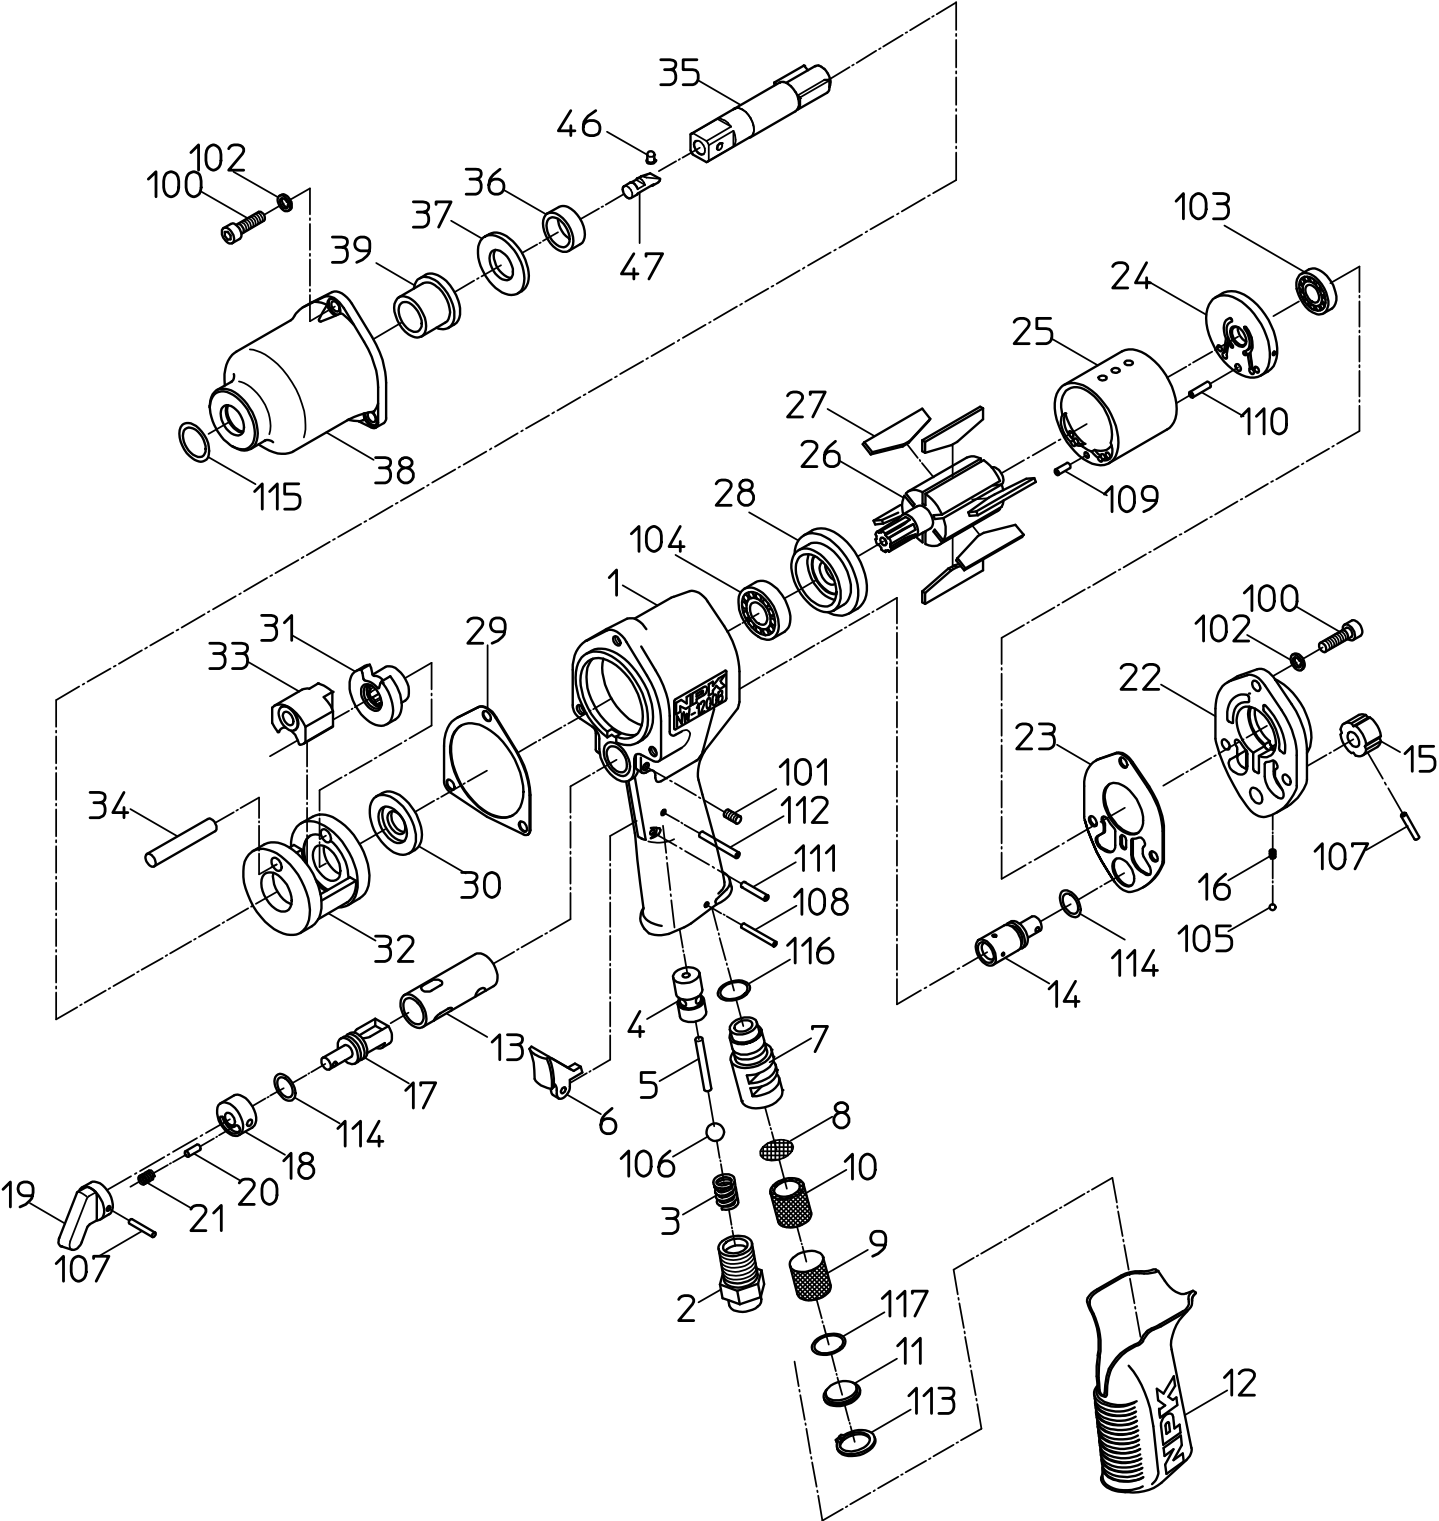

PARTS LIST

NW-1200B(2S)

521021

NIPPON PNEUMATIC MFG. CO., LTD.

PARTS LIST

(1/2)

MODEL : **NW-1200B (2S)**

521021

ITEM	PART NO.	PART NAME	Q' ty
1	Not available separately. Available only as HANDLE WB or HANDLE CP (P/No. 15219461 No. 15219460)	HANDLE	1
2	15205580	INLET BUSHING	1
3	15205550	THROTTLE SPRING	1
4	Not available separately. Available only as HANDLE WB or HANDLE CP (P/No. 15219461 No. 15219460)	THROTTLE BUSH	1
5	15205080	THROTTLE PIN	1
6	15304350	LEVER	1
7	15210230	EXHAUST COVER	1
8	15210390	FILTER	1
9	15210380	SCREEN	1
10	15219484	MUFFLER	1
11	15210240	EXHAUST WASHER	1
12	15210280	GRIP	1
13	Not available separately. Available only as HANDLE WB or HANDLE CP (P/No. 15219461 No. 15219460)	REVERSE BUSH	1
14	15210260	ADJUSTER VALVE	1
15	15210270	ADJUSTER LEVER	1
16	15205040	SPRING	1
17	15304330	REVERSE VALVE	1
18	15303560	REVERSE WASHER	1
19	15303540	REVERSE LEVER	1
20	15303550	REVERSE PIN	1
21	15303430	SPRING	1
22	15204560	HANDLE CAP	1
23	15204580	TOP SEAL	1
24	Not available separately. Available only as TOP PLATE WBR (P/No. 15219462)	TOP PLATE	1
25	15219541	CYLINDER	1
26	15204630	ROTOR	1
27	15204450	VANE	6
28	Not available separately. Available only as BOTTOM PLATE WBR (P/No. 15219463)	BOTTOM PLATE	1
29	15204590	BOTTOM SEAL	1
30	15204320	SPACER	1
31	15204340	DRIVER	1
32	15204390	HAMMER FRAME	1
33	15204370	HAMMER	1
34	15204380	HAMMER PIN	1
35	Not available separately. Available only as ANVIL CP (P/No. 15219529)	ANVIL	1
36	15204300	ANVIL BUSH	1
37	15204330	THRUST WASHER	1