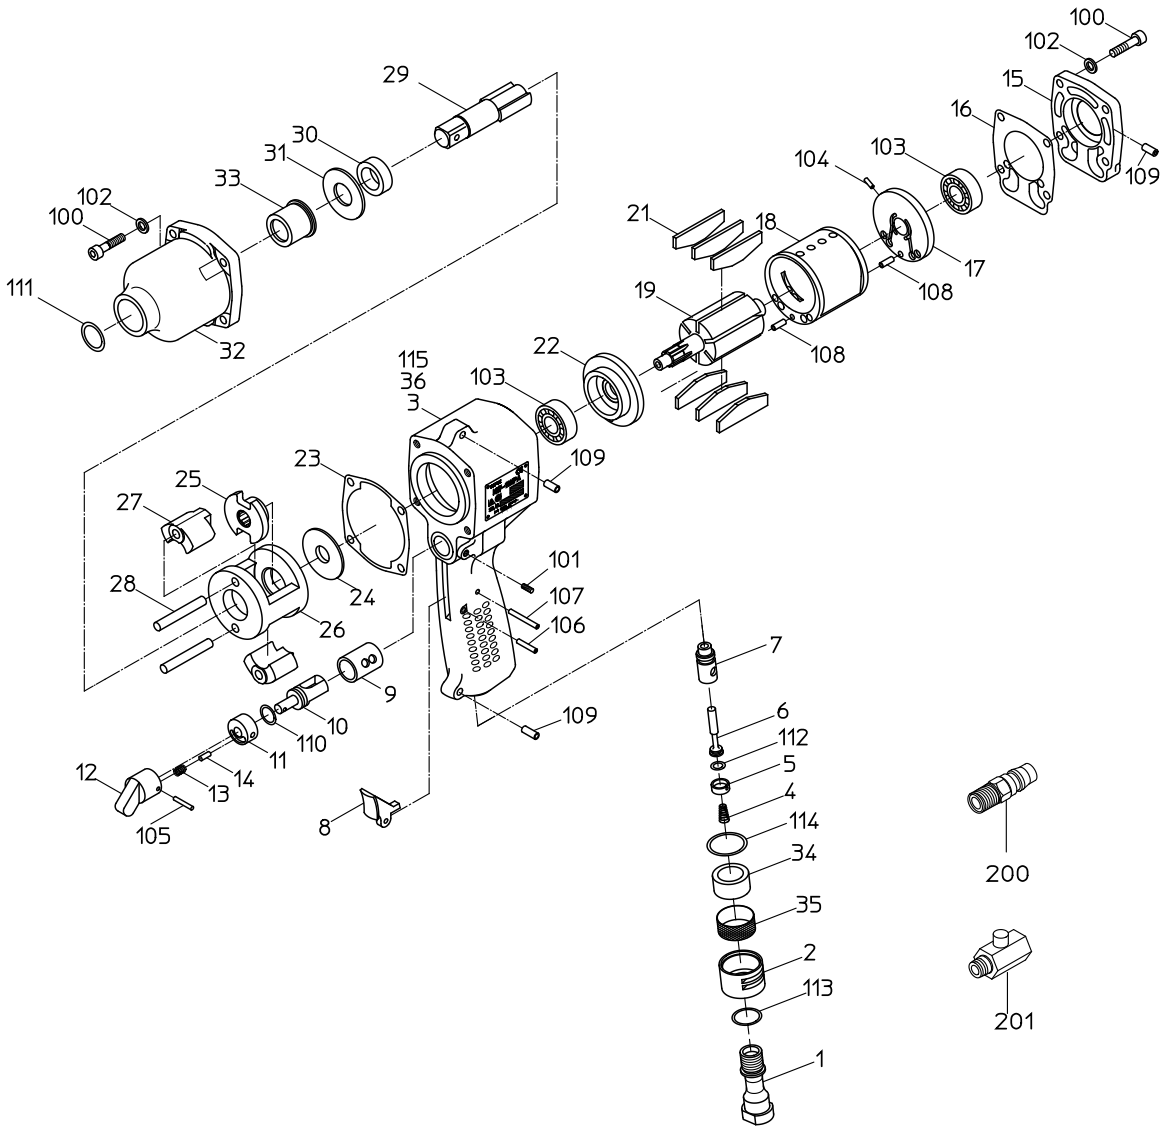

PARTS LIST

NW-10HPA(P)

525619

MODEL : **NW-10HPA (P)**

525619

ITEM	PART NO.	PART NAME	QTY	NOTE
1	15213850	INLET BUSHING	1	
2	15213500	EXHAUST COVER	1	
3		HANDLE	1	*Available as HANDLE WB or HANDLE CP
4	15000800	THROTTLE SPRING	1	
5	15213871	THROTTLE CAP	1	
6	15304300	THROTTLE VALVE	1	
7		THROTTLE BUSH	1	*Available as HANDLE WB or HANDLE CP
8	15304350	LEVER	1	
9		REVERSE BUSH	1	*Available as HANDLE WB or HANDLE CP
10	15304330	REVERSE VALVE	1	
11	15303560	REVERSE WASHER	1	
12	15303540	REVERSE LEVER	1	
13	15303430	SPRING	1	
14	15303550	REVERSE PIN	1	
15	15214180	HANDLE CAP	1	
16	15214200	TOP SEAL	1	
17		TOP PLATE	1	*Available as TOP PLATE WBR
18	15219983	CYLINDER	1	
19	15214251	ROTOR	1	
21	15219934	VANE	6	
22		BOTTOM PLATE	1	*Available as BOTTOM PLATE WBR
23	15214210	BOTTOM SEAL	1	
24	15214020	SPACER	1	
25	15200790	DRIVER	1	
26	15219503	HAMMER FRAME	1	
27	15220190	HAMMER	2	
28	15214060	HAMMER PIN	2	
29	15214010	ANVIL	1	
30	15214000	ANVIL BUSH	1	
31	15214030	THRUST WASHER	1	
32		HAMMER CASE	1	*Available asHAMMER CASE WB
33		CASE BUSH	1	*Available asHAMMER CASE WB
34	15220229	MUFFLER	1	
35	15214260	SCREEN	1	
36		NAME PLATE (MODEL)	1	
100	74005018	CAP SCREW	8	
101	28100457	SET SCREW	1	
102	76420105	SPRING WASHER	8	
103	28201057	BALL BEARING	2	
104	28208044	SPRING PIN	1	
105	28208048	SPRING PIN	1	
106	28208060	SPRING PIN	1	
107	25305020	SPRING PIN	1	
108	28208086	SPRING PIN	2	
109	28208115	SPRING PIN	3	
110	61200090	O RING	1	
111	61200160	O RING	1	