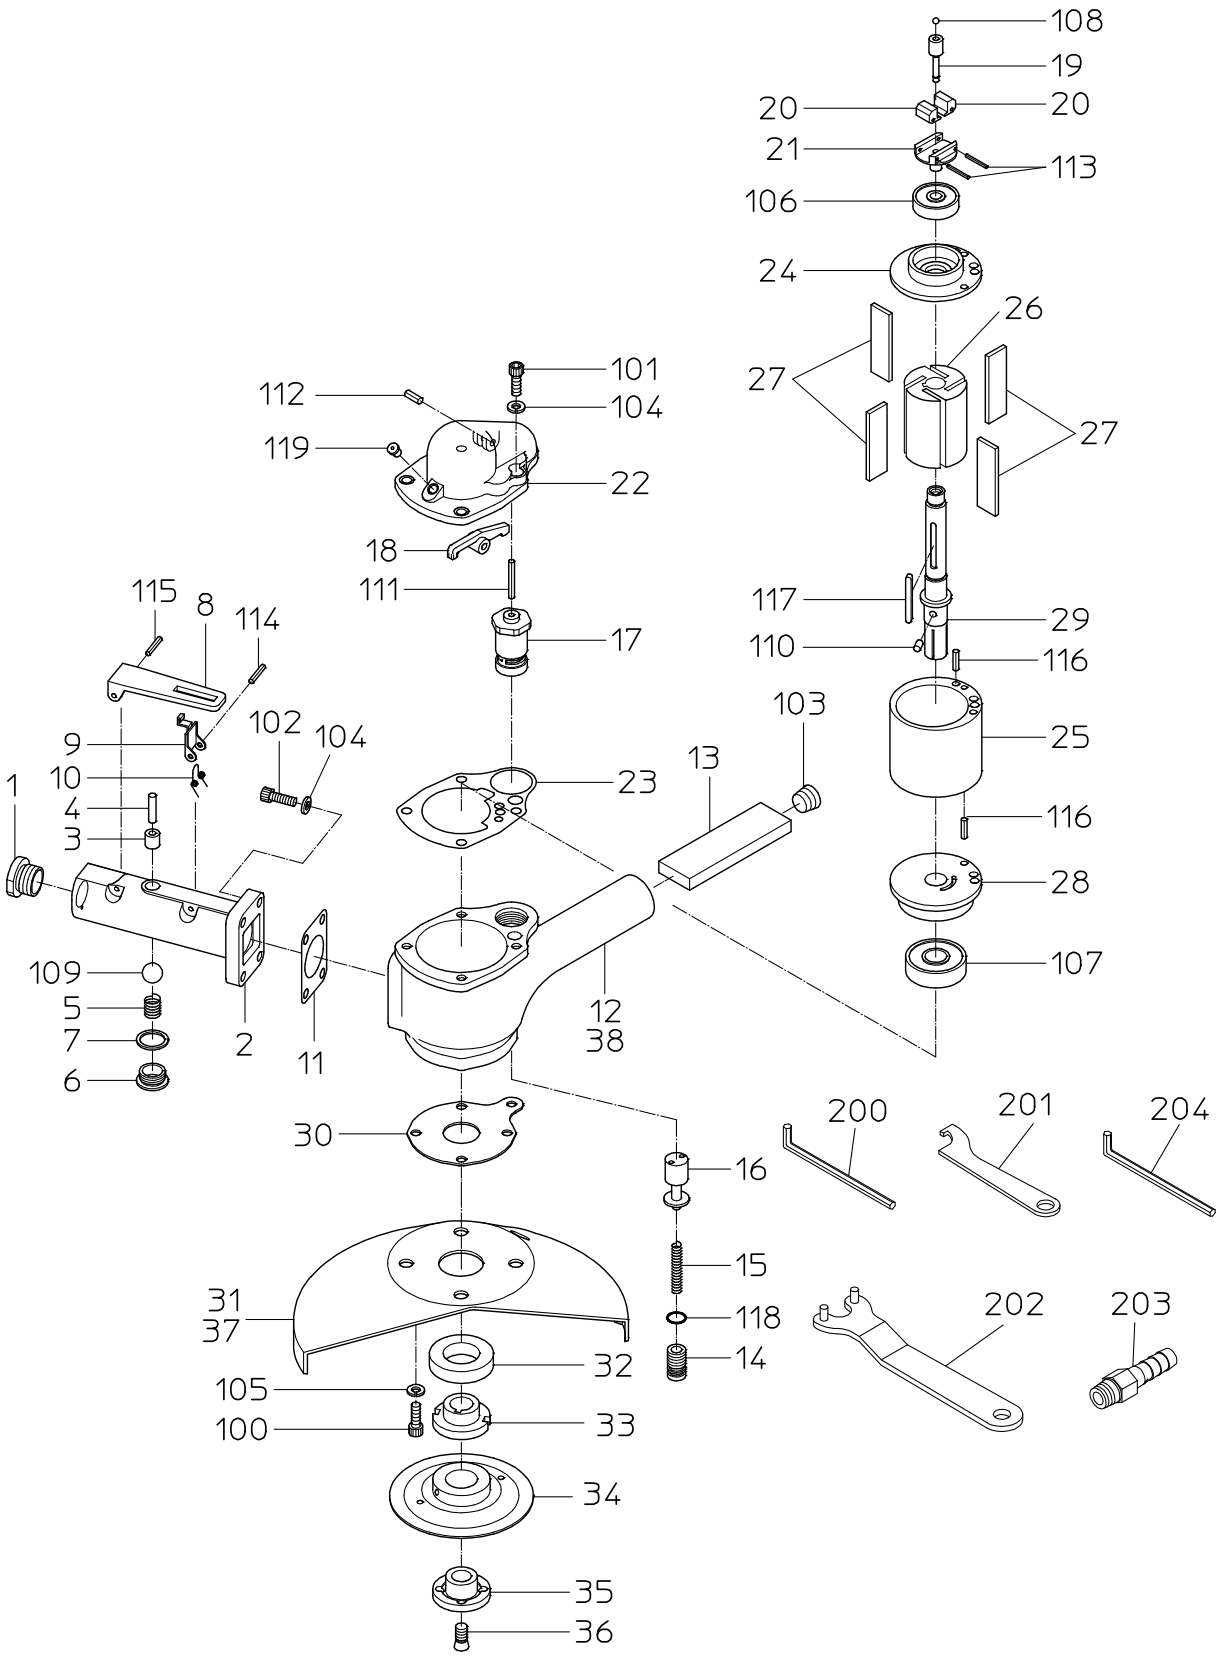

# PARTS LIST

(1/2)

MODEL : **NVG-230SLW (B)**

551675

ITEM	PART NO.	PART NAME	Q'ty
1	Not available separately. Available only as THROTTLE ARBOR WB (P/No. 15015423)	INLET BUSHING	1
2	Not available separately. Available only as THROTTLE ARBOR WB (P/No. 15015423)	THROTTLE ARBOR	1
3	15009270	THROTTLE BUSH	1
4	28207224	ROLLER PIN	1
5	15009260	THROTTLE SPRING	1
6	15009290	THROTTLE PLUG	1
7	15009340	RUBBER PACKING	1
8	15016037	LEVER	1
9	15008270	STOPPER	1
10	15008230	SPRING	1
11	15009030	SEAL PACKING	1
12	15009440	ROTOR CASE	1
13	15009150	OILER FELT	1
14	15008770	ADJUST SCREW	1
15	15008740	GOVERNOR SPRING	1
16	15008780	GOVERNOR VALVE	1
17	15009380	GOVERNOR BUSH	1
18	15008860	GOVERNOR LEVER	1
19	15009390	GOVERNOR SPINDLE	1
20	15008310	GOVERNOR WEIGHT	2
21	15007700	GOVERNOR BODY	1
22	15016067	HANDLE CAP	1
23	15009040	TOP SEAL	1
24	15009420	TOP PLATE	1
25	15009050	CYLINDER	1
26	15009430	ROTOR	1
27	15016114	VANE	4
28	15009080	BOTTOM PLATE	1
29	15009460	STONE SPINDLE	1
30	15009120	BEARING COVER	1
31	15010190	STONE COVER	1
32	15009140	FELT RING	1
33	15009410	STONE FLANGE	1
34	15009540	BACK FLANGE	1
35	15006060	WHEEL NUT	1
36	15006300	LOCK SCREW	1
37	18400088	NAME PLATE	1
38	18400617	NAME PLATE	1
100	28100358	CAP SCREW	4
101	28100359	CAP SCREW	4
102	28100360	CAP SCREW	4
103	28100503	HEX. SOCKET PLUG	1
104	28100525	SPRING WASHER	8
105	28100526	SPRING WASHER	4
106	28201088	BALL BEARING	1
107	28201099	BALL BEARING	1
108	25502120	STEEL BALL	1
109	28205053	RUBBER BALL	1
110	28206087	PIN	1