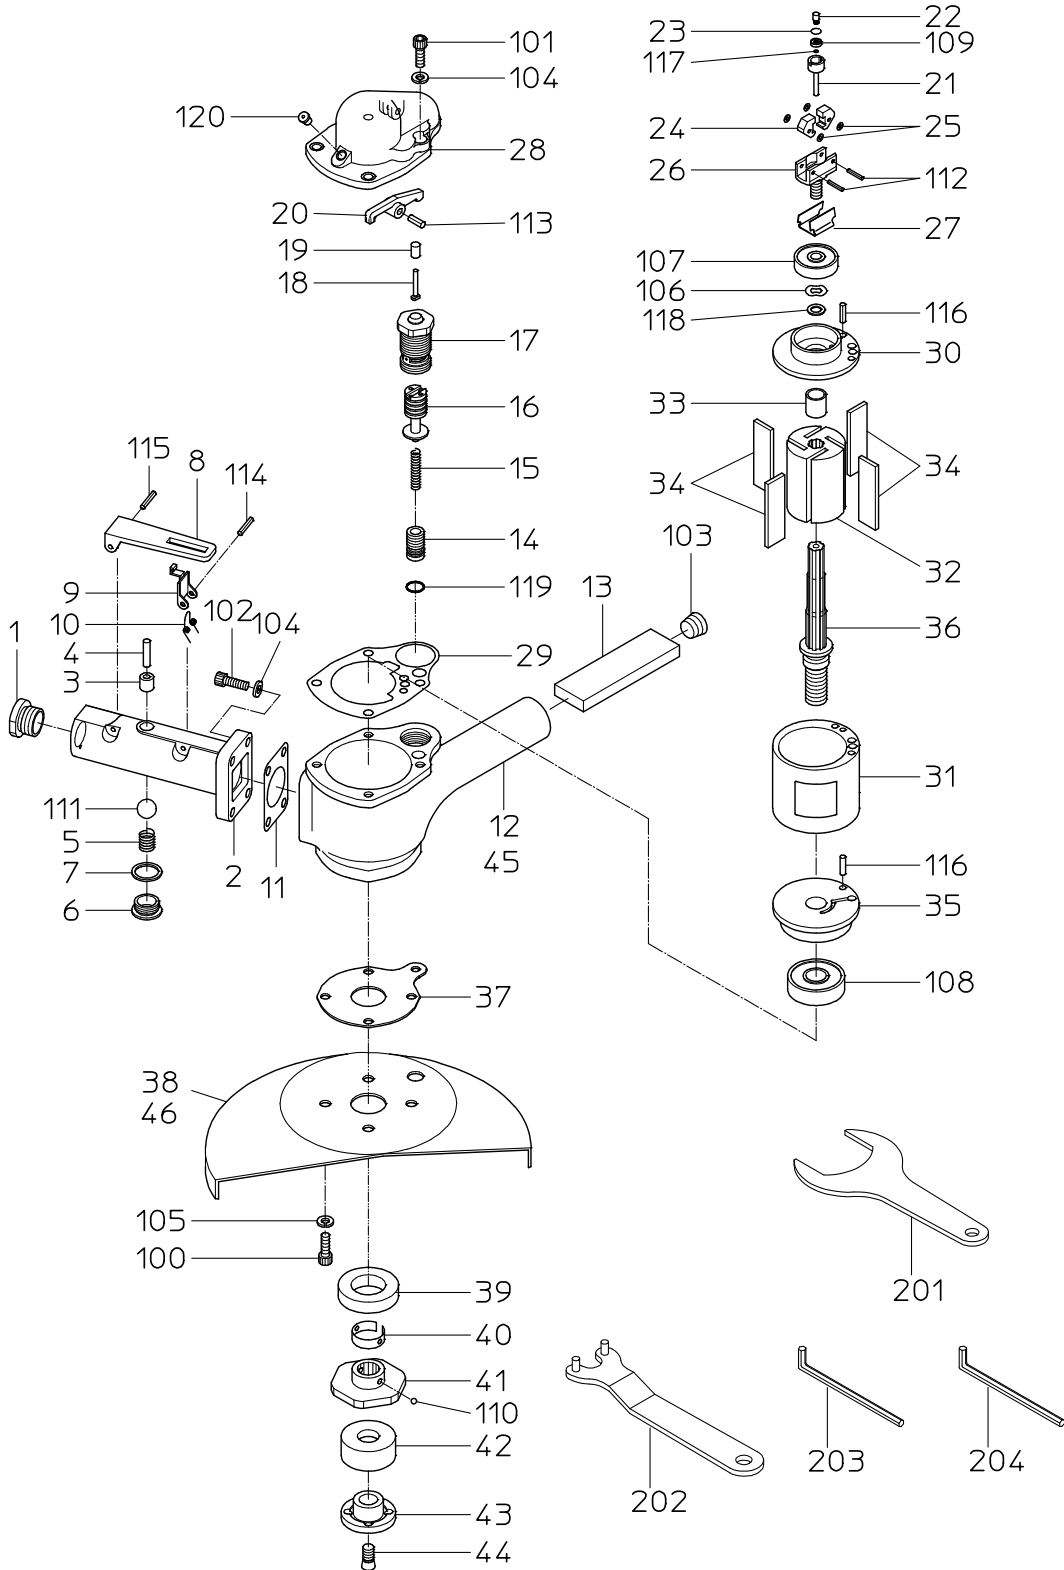

PARTS LIST

NVG-230HLW

503334

NIPPON PNEUMATIC MFG. CO., LTD.

PARTS LIST

(1/2)

MODEL : **NVG-230HLW**

503334

ITEM	PART NO.	PART NAME	Q'ty
1	15210840	INLET BUSHING	1
2	Not available separately. Available only as THROTTLE ARBOR WB	THROTTLE ARBOR	1
3	Not available separately. Available only as THROTTLE ARBOR WB (P/No. 15015423)	THROTTLE BUSH	1
4	28207224	ROLLER PIN	1
5	15009260	THROTTLE SPRING	1
6	15009290	THROTTLE PLUG	1
7	15009340	RUBBER PACKING	1
8	15008260	LEVER	1
9	15008270	STOPPER	1
10	15008230	SPRING	1
11	15009030	SEAL PACKING	1
12	15009440	ROTOR CASE	1
13	15009150	OILER FELT	1
14	15008770	ADJUST SCREW	1
15	15015496	GOVERNOR SPRING	1
16	15008780	GOVERNOR VALVE	1
17	15008810	GOVERNOR BUSH	1
18	15008840	GOVERNOR PIN	1
19	15008850	GOVERNOR CAP	1
20	15008860	GOVERNOR LEVER	1
21	15008820	GOVERNOR SPINDLE	1
22	15008830	GOVERNOR PIN	1
23	15009160	STOPPER RING	1
24	15009220	GOVERNOR WEIGHT	2
25	15008880	WEIGHT WASHER	4
26	15008790	GOVERNOR BODY	1
27	15008870	GOVERNOR HOLDER	1
28	15008960	HANDLE CAP	1
29	15009040	TOP SEAL	1
30	15009060	TOP PLATE	1
31	15009050	CYLINDER	1
32	15009090	ROTOR	1
33	15009100	ROTOR BUSH	1
34	15009070	VANE	4
35	15009080	BOTTOM PLATE	1
36	15009110	STONE SPINDLE	1
37	15009120	BEARING COVER	1
38	15010190	STONE COVER	1
39	15009140	FELT RING	1
40	15009180	STOPPER RING	1
41	15009000	STONE FLANGE	1
42	15009010	STONE WASHER	1
43	15006060	WHEEL NUT	1
44	15006300	LOCK SCREW	1
45		NAME PLATE	1
46		NAME PLATE	1
100	28100358	CAP SCREW	4
101	28100359	CAP SCREW	4
102	28100360	CAP SCREW	4
103	28100503	HEX. SOCKET PLUG	1