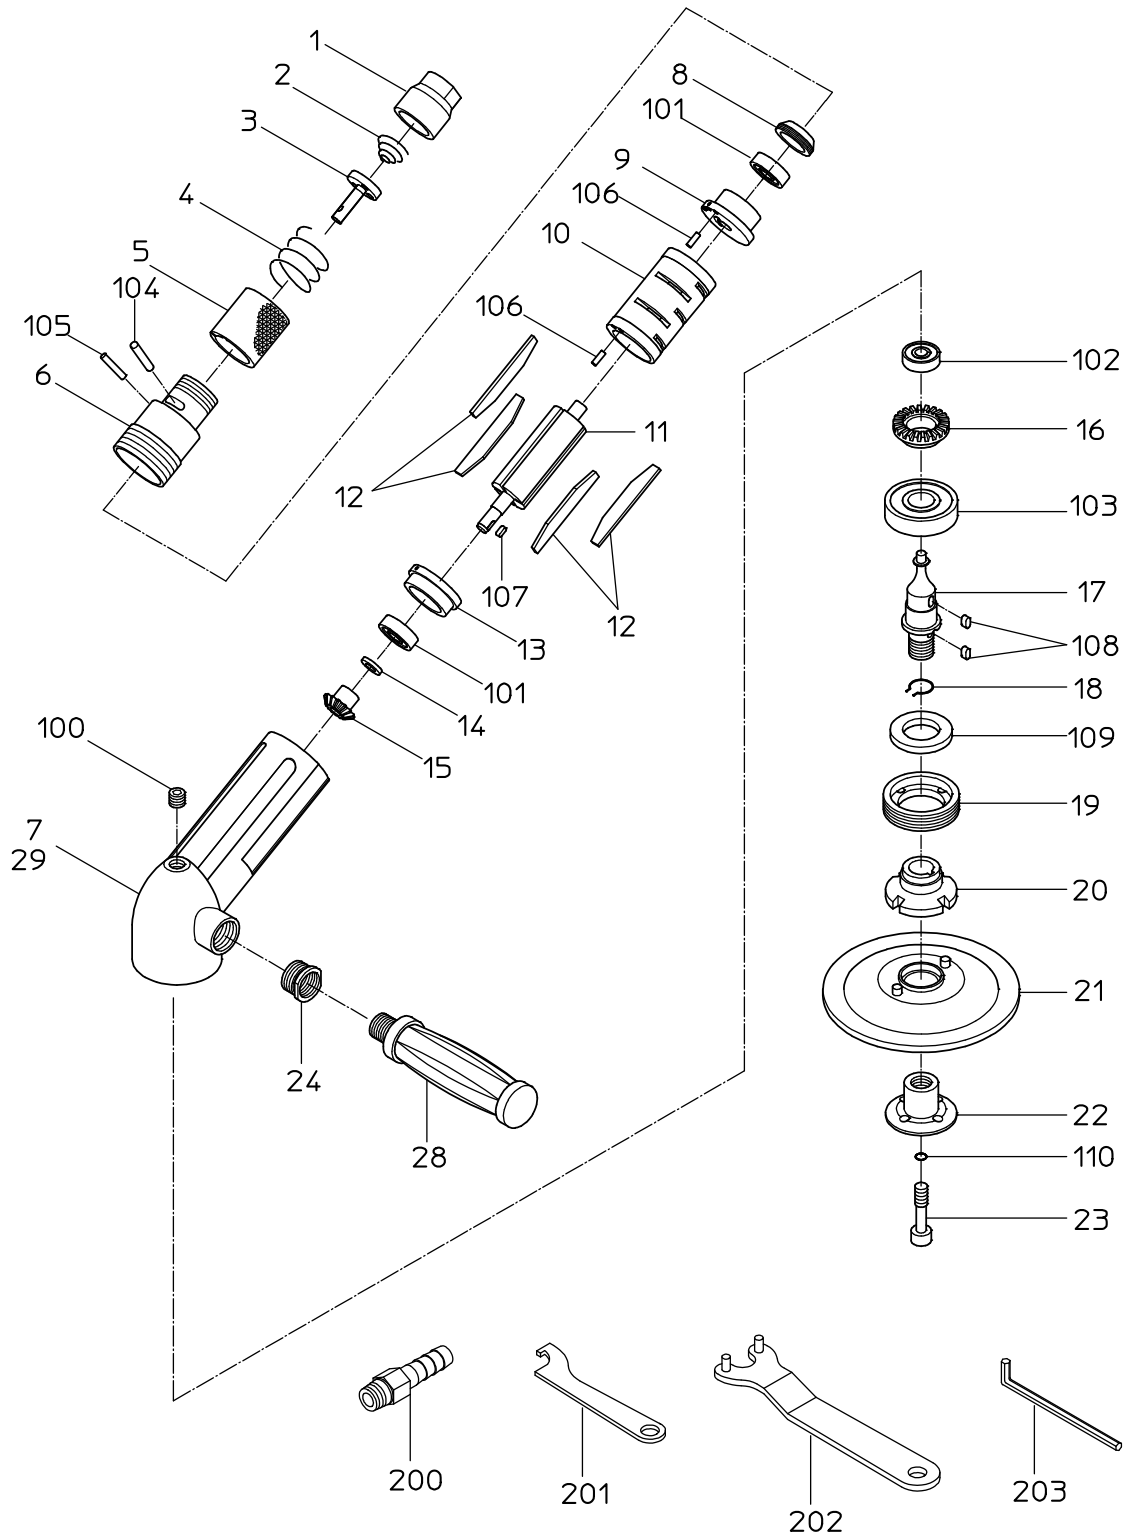

PARTS LIST

NSG-180XC

504833

NIPPON PNEUMATIC MFG.CO.,LTD.

PARTS LIST

(1/2)

MODEL : **NSG-180XC**

504833

ITEM	PART NO.	PART NAME	Q' ty
1	15007730	INLET BUSHING	1
2	15007640	THROTTLE SPRING	1
3	15007770	THROTTLE VALVE	1
4	15007660	PUSH SPRING	1
5	15005990	GRIP	1
6	15012010	HANDLE	1
7	Not available separately. Available only as ROTOR CASE AS (P/No.15015785)	ROTOR CASE	1
8	15003450	PLATE NUT	1
9	15012070	TOP PLATE	1
10	15012060	CYLINDER	1
11	15012100	ROTOR	1
12	15016111	VANE	4
13	15012090	BOTTOM PLATE	1
14	15005250	ROTOR WASHER	1
15	15015774	ROTOR GEAR	1
16	15015775	SPINDLE GEAR	1
17	15012140	STONE SPINDLE	1
18	15008040	STOPPER RING	1
19	15008010	SPINDLE NUT	1
20	15012040	PAPER FLANGE	1
21	15012030	PAPER PAD	1
22	15012020	PAPER NUT	1
23	15008090	LOCK SCREW	1
24	15006290	SOCKET	1
28	15006040	HOLDER	1
29		NAME PLATE	1
100	28100501	HEX. SOCKET PLUG	1
101	28201072	BALL BEARING	2
102	28201069	BALL BEARING	1
103	28201091	BALL BEARING	1
104	28206062	PIN	1
105	28207052	ROLLER PIN	1
106	28208056	SPRING PIN	2
107	28209010	KEY	1
108	28209016	KEY	2
109	28302013	OIL SEAL	1
110	61200060	O RING	1
201	24999128	TURNING SPANNER	1
202	24999132	FLANGE SPANNER	1
203	25004060	SPANNER	1

PARTS LIST

(2/2)

MODEL : **NSG-180XC**

504833

ITEM	PART NO.	PART NAME	Q' ty
	Contents of CP		
	15015420	HANDLE CP	
		1, 2, 3, 4, 5, 6, 104, 105	
	15015670	BOTTOM PLATE WBR	
		13, 101	
	15015684	TOP PLATE WBR	
		9, 101	
	15015785	ROTOR CASE AS	
		7, 24, 100	