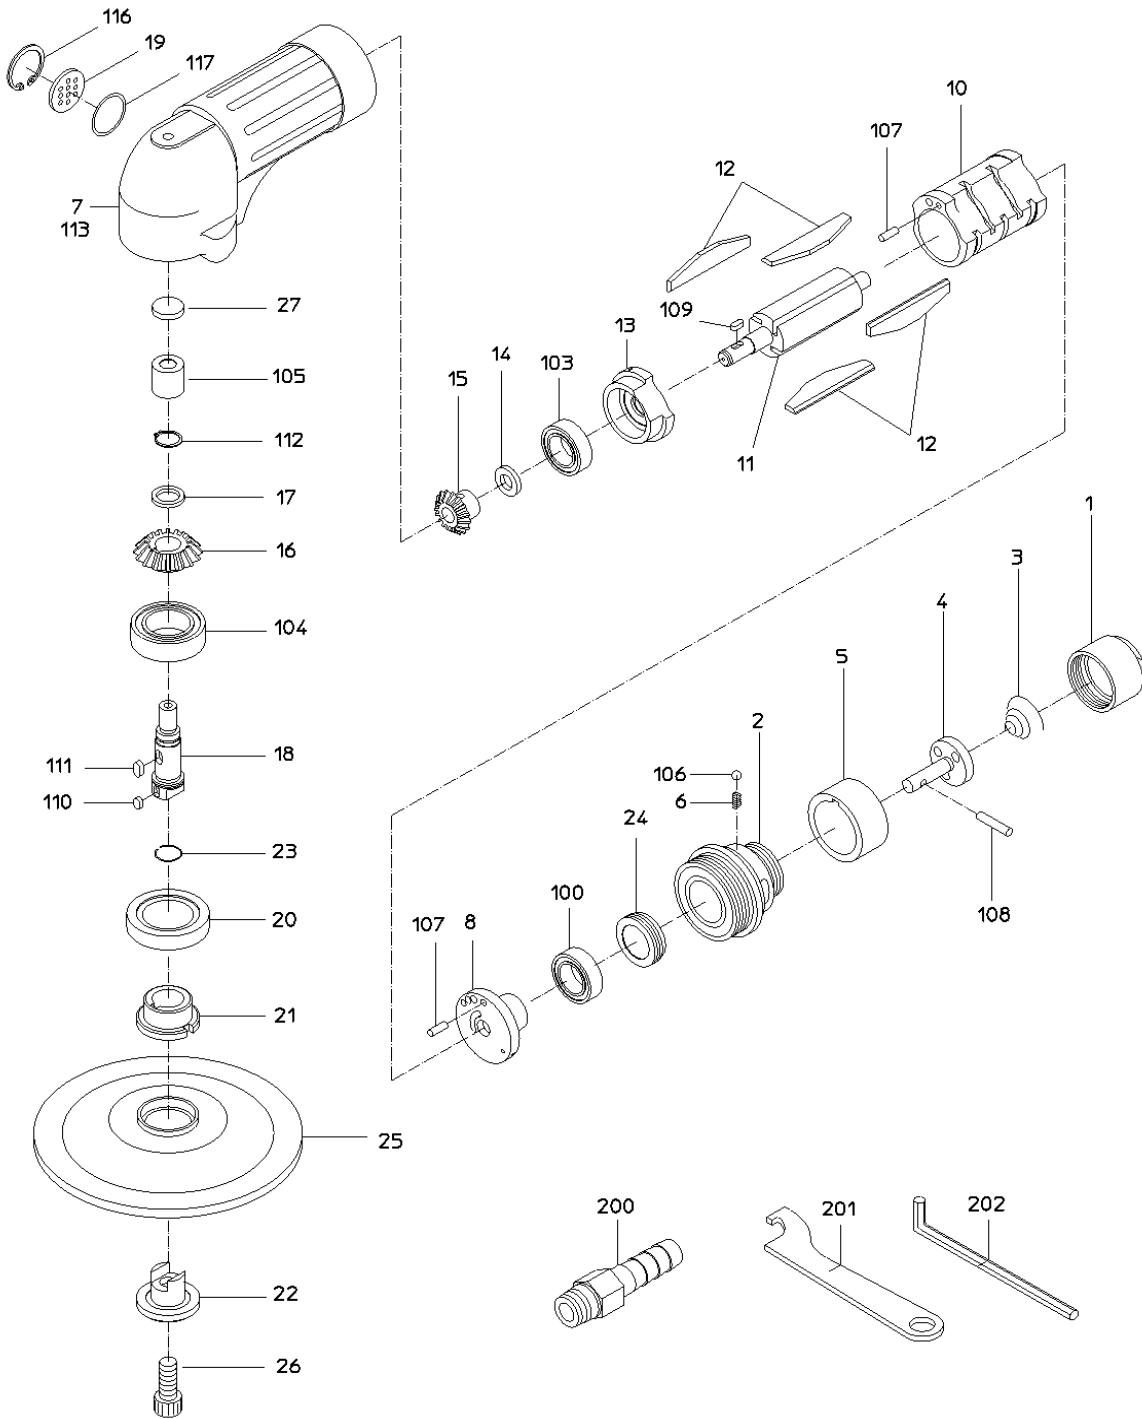

PARTS LIST

NSG-125A

505593

MODEL: NSG-125A

505593

ITEM	PART NO.	PART NAME	QTY	NOTE
1	15005040	INLET BUSHING	1	
2	15004960	HANDLE	1	
3	15007640	THROTTLE SPRING	1	
4	15001020	THROTTLE VALVE	1	
5	15005060	GRIP	1	
6	15007650	SPRING	1	
7	15017081	ROTOR CASE	1	
8		TOP PLATE	1	Available as TOP PLATE WBR
10	15015780	CYLINDER	1	
11	15016074	ROTOR	1	
12	15016098	VANE	4	
13		BOTTOM PLATE	1	Available as BOTTOM PLATE WBR
14	15005250	ROTOR WASHER	1	
15	15016226	ROTOR GEAR	1	
16	15005270	SPINDLE GEAR	1	
17	15005260	SPINDLE WASHER	1	
18	15016072	STONE SPINDLE	1	
19	15017096	EXHAUST COVER	1	
20	15007100	SPINDLE NUT	1	
21	15016056	STONE FLANGE	1	
22	15015783	PAPER NUT	1	
23	15007130	STOPPER RING	1	
24	15004980	PLATE NUT	1	
25	15005110	PAPER PAD	1	
26	15015388	LOCK SCREW	1	
27	15015790	WASHER	1	
100	28201071	BALL BEARING	1	
103	28201072	BALL BEARING	1	
104	28201098	BALL BEARING	1	
105	28203082	NEEDLE BEARING	1	
106	25502120	STEEL BALL	1	
107	28206036	PIN	2	
108	28207063	ROLLER PIN	1	
109	28209010	KEY	1	
110	28209015	KEY	1	
111	28209016	KEY	1	
112	25307480	RETAINING RING	1	
113		NAME PLATE (MODEL)	1	
116	25307922	RETAINING RING	1	
117	25401270	O RING	1	
200	24901038	HOSE NIPPLE	1	
201	24999125	TURNING SPANNER	1	
202	25004060	SPANNER	1	
		ASSY LIST		
	15015409	HANDLE CP		
		1, 2, 3, 4, 5, 6, 106, 108		
	15017005	ROTOR CASE AS		
		7, 27, 105		
	15015665	BOTTOM PLATE WBR		
		13, 103		
	15015786	TOP PLATE WBR		

NIPPON PNEUMATIC MFG. CO., LTD.

MODEL: **NSG-125A**

505593

ITEM	PART NO.	PART NAME	QTY	NOTE
			8,100	