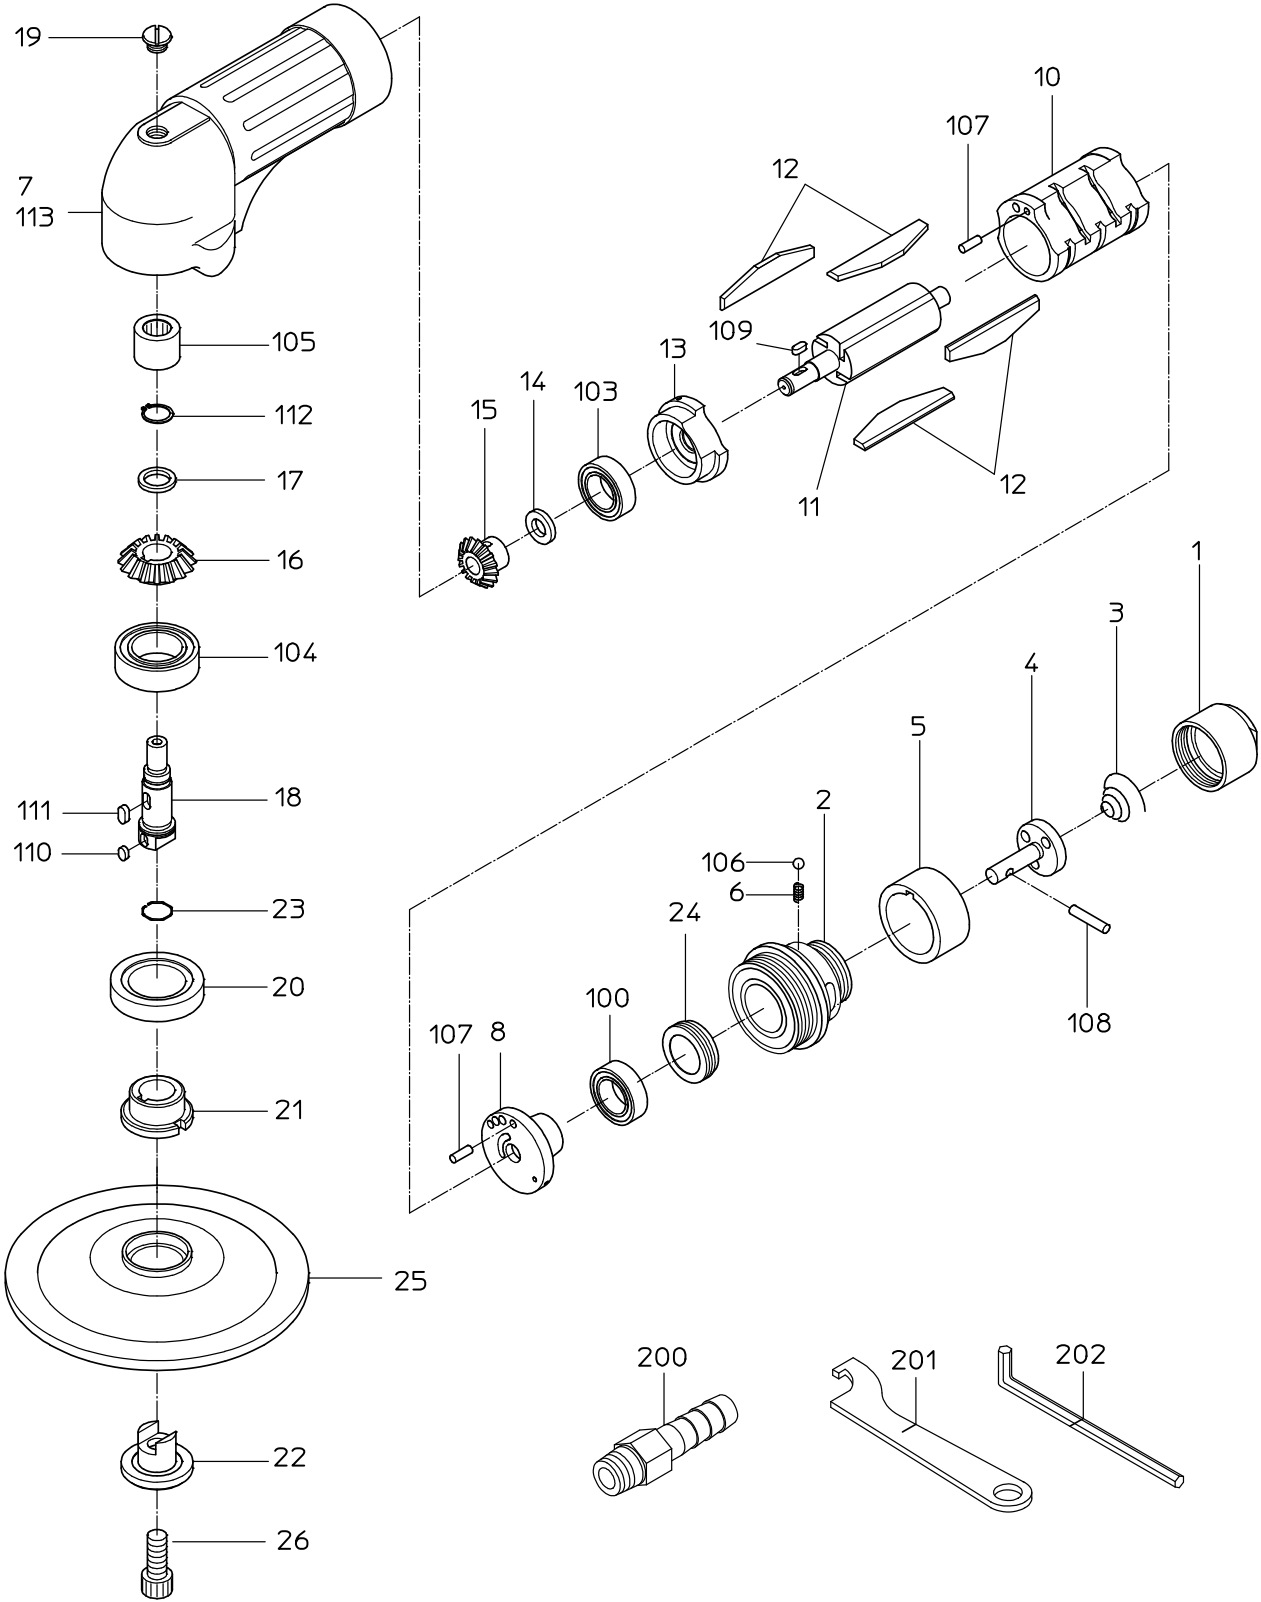

PARTS LIST

NSG-125

504893

NIPPON PNEUMATIC MFG. CO., LTD.

PARTS LIST

(1/1)

MODEL : **NSG-125**

504893

ITEM	PART NO.	PART NAME	Q' ty
1	15005040	INLET BUSHING	1
2	Not available separately. Available only as HANDLE CP (P/No. 15015409)	HANDLE	1
3	15007640	THROTTLE SPRING	1
4	15001020	THROTTLE VALVE	1
5	15005060	GRIP	1
6	15007650	SPRING	1
7	15005221	ROTOR CASE	1
8	15015782	TOP PLATE	1
10	15005170	CYLINDER	1
11	15016074	ROTOR	1
12	15016098	VANE	4
13	15016075	BOTTOM PLATE	1
14	15005250	ROTOR WASHER	1
15	15016226	ROTOR GEAR	1
16	15005270	SPINDLE GEAR	1
17	15005260	SPINDLE WASHER	1
18	15016072	STONE SPINDLE	1
19	15016160	OIL PLUG	1
20	15007100	SPINDLE NUT	1
21	15016056	STONE FLANGE	1
22	15015783	PAPER NUT	1
23	15007130	STOPPER RING	1
24	15004980	PLATE NUT	1
25	15005110	PAPER PAD	1
26	15015388	LOCK SCREW	1
100	28201071	BALL BEARING	1
103	28201072	BALL BEARING	1
104	28201098	BALL BEARING	1
105	28203073	NEEDLE BEARING	1
106	25502120	STEEL BALL	1
107	28206036	PIN	2
108	28207063	ROLLER PIN	1
109	28209010	KEY	1
110	28209015	KEY	1
111	28209016	KEY	1
112	25307480	RETAINING RING	1
113		NAME PLATE	1
201	24999125	TURNING SPANNER	1
202	25004060	SPANNER	1
	CP LIST		
	15015409	HANDLE CP	
		1, 2, 3, 4, 5, 6, 106, 108	
	15016163	ROTOR CASE AS	
		7, 19, 105	