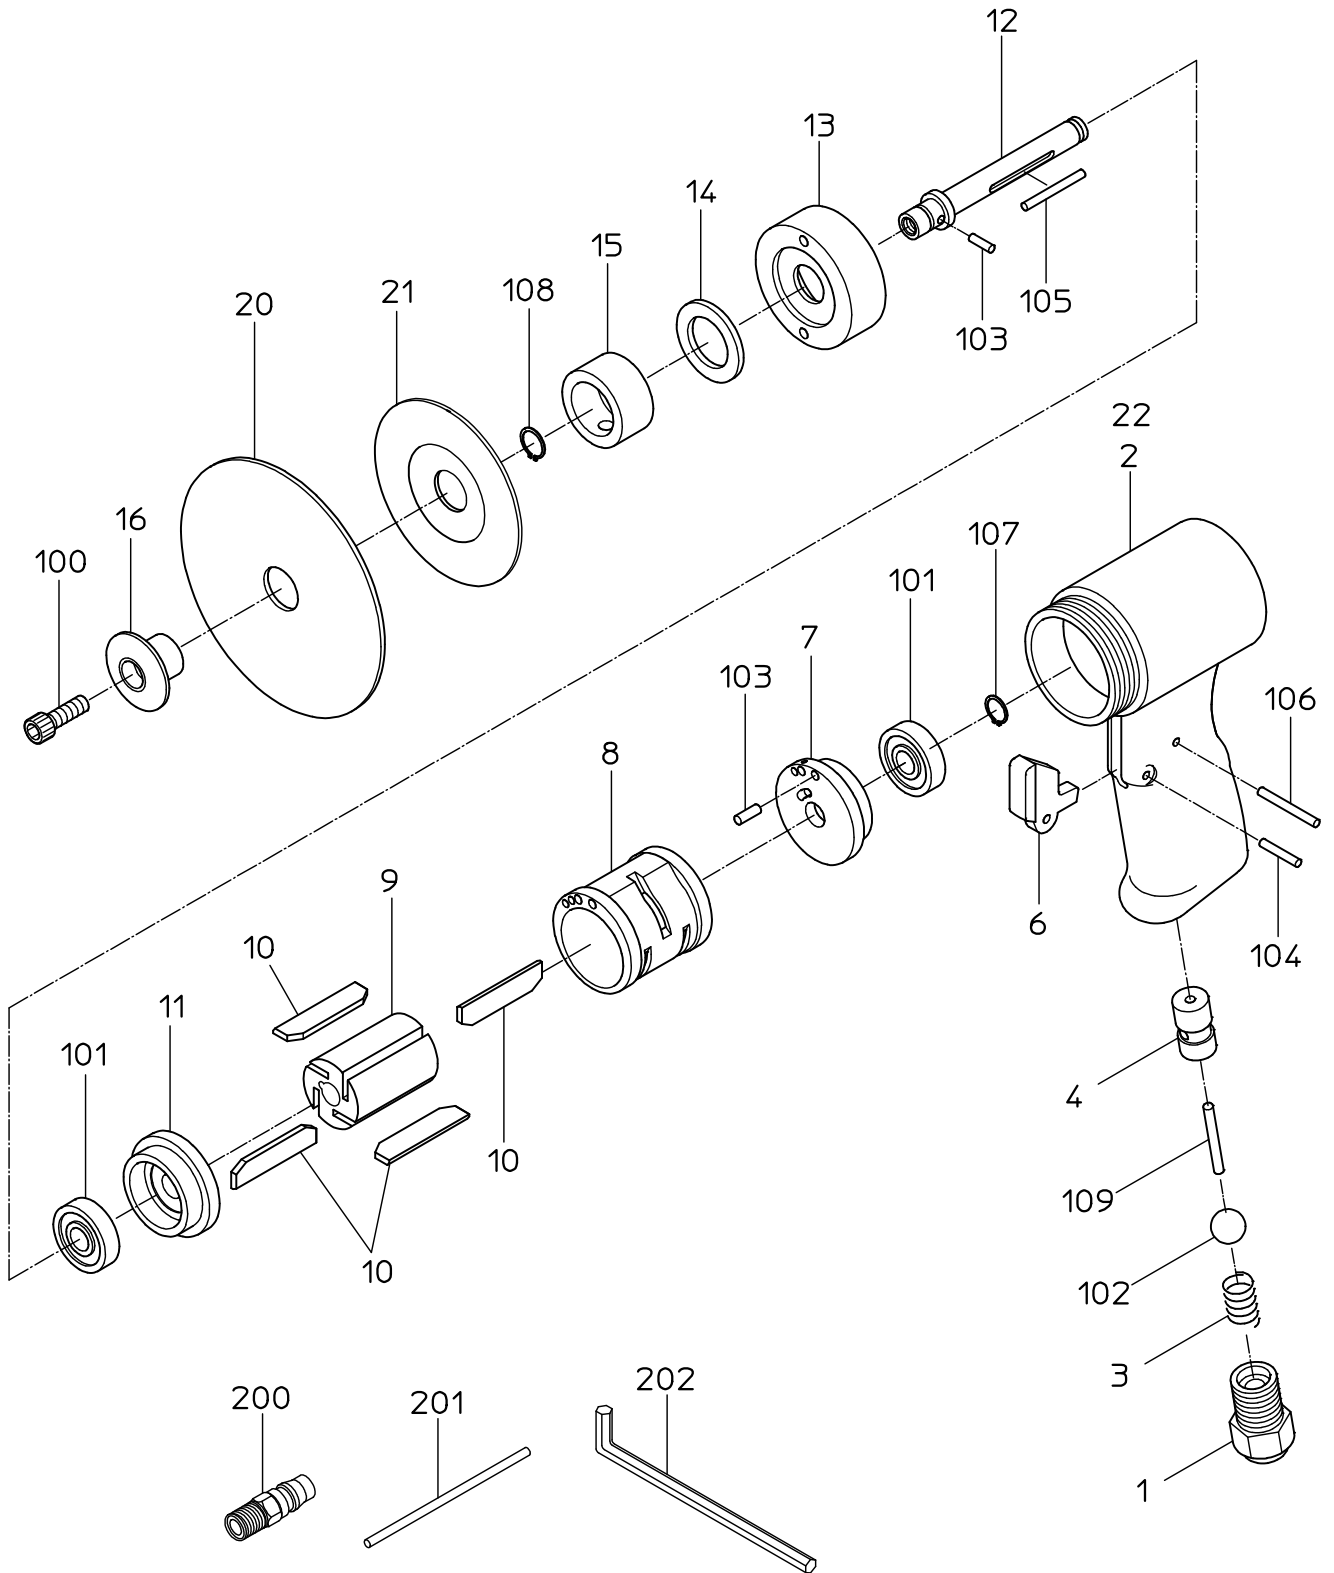

# PARTS LIST

## NSG-100

505401

NIPPON PNEUMATIC MFG. CO., LTD.

# PARTS LIST

(1/1)

MODEL : **NSG-100**

505401

ITEM	PART NO.	PART NAME	Q' ty
1	15205580	INLET BUSHING	1
2	Not available separately. Available only as HANDLE WB or HANDLE CP (P/No. 15015646 No. 15016224)	HANDLE	1
3	15011840	THROTTLE SPRING	1
4	Not available separately. Available only as HANDLE WB or HANDLE CP (P/No. 15015646 No. 15016224)	THROTTLE BUSH	1
6	15205140	LEVER	1
7	15011900	TOP PLATE	1
8	15003170	CYLINDER	1
9	15003210	ROTOR	1
10	15016110	VANE	4
11	15011910	BOTTOM PLATE	1
12	15011920	ROTOR SPINDLE	1
13	15011940	LOCK NUT	1
14	15011930	FELT RING	1
15	15011890	PAPER FLANGE	1
16	15011860	PAPER NUT	1
20	24906125	DISC PAPER	2
21	15011880	PAPER PAD	1
22		NAME PLATE	1
100	74006014	CAP SCREW	1
101	28201072	BALL BEARING	2
102	28205051	RUBBER BALL	1
103	28206036	PIN	2
104	28207061	ROLLER PIN	1
105	28207067	ROLLER PIN	1
106	25305020	SPRING PIN	1
107	25307210	SNAP RING	1
108	25307010	SNAP RING	1
109	28207089	ROLLER PIN	1
201	24999138	TURNING ROD	1
202	25004050	SPANNER	1
	ASSY LIST		
	15016224	HANDLE CP	
		1, 2, 3, 4, 6, 102, 104, 106, 109	
	15015646	HANDLE WB	
		2, 4, 106	