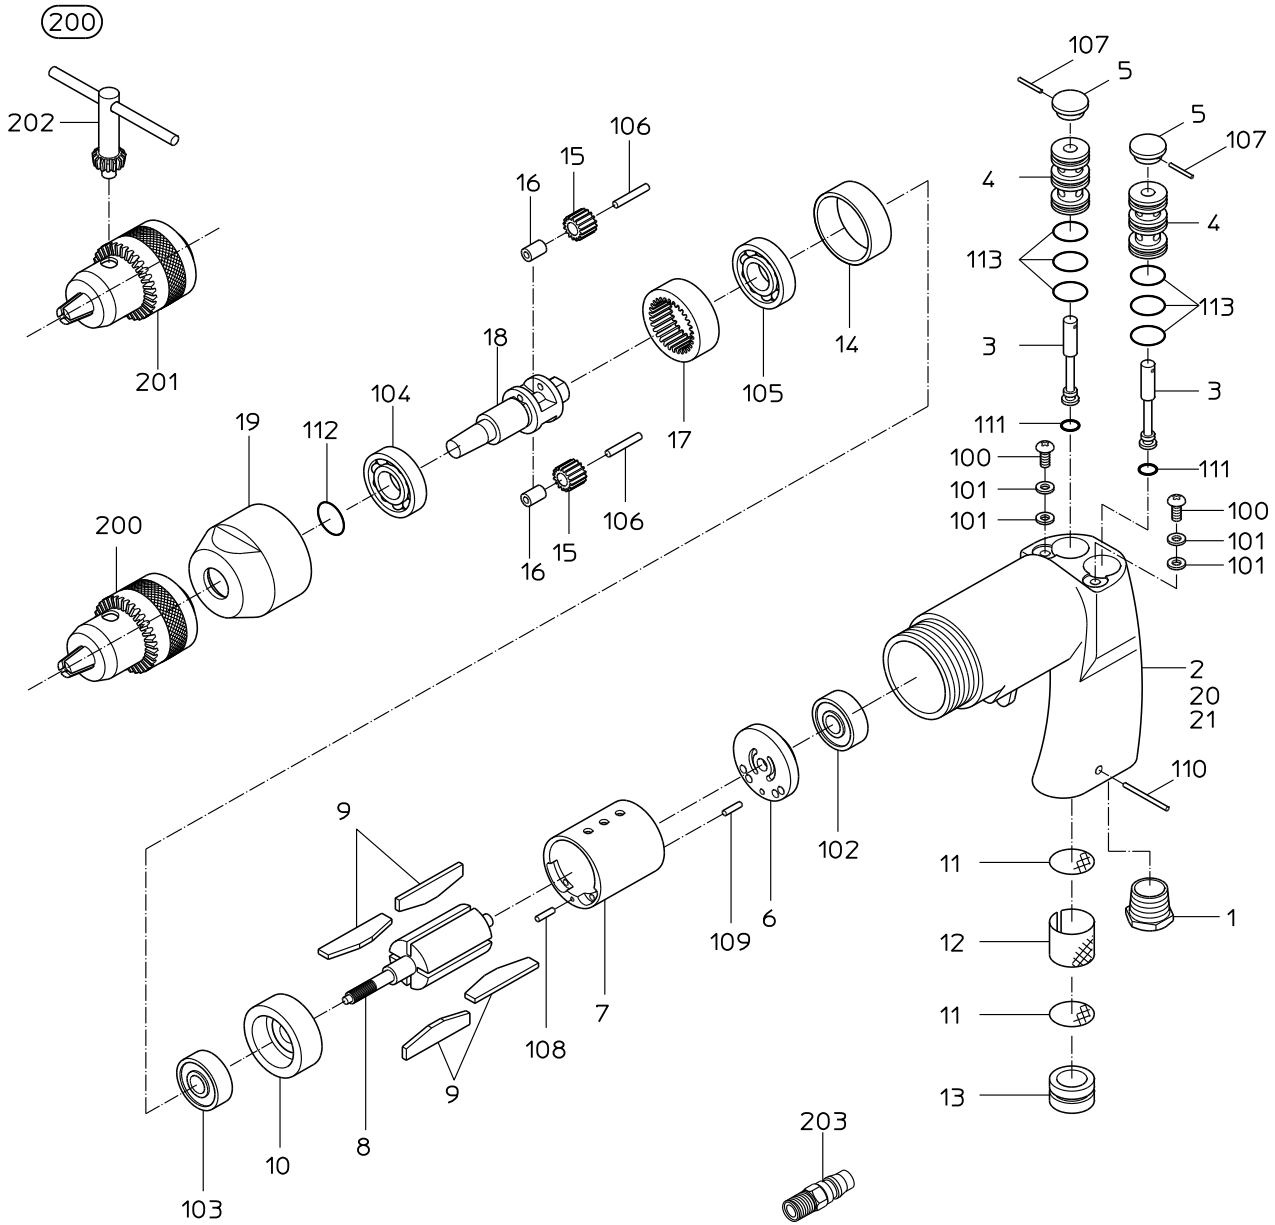

PARTS LIST

NRT-8P

510569

MODEL: **NRT-8P**

510569

ITEM	PART NO.	PART NAME	QTY	NOTE
1	15100400	INLET BUSHING	1	
2	15106708	HANDLE	1	
3	15101940	THROTTLE VALVE	2	
4	15101930	THROTTLE BUSH	2	
5	15101960	LEVER	2	
6		TOP PLATE	1	Available as TOP PLATE WBR.
7	15101970	CYLINDER	1	
8	15100480	ROTOR	1	
9	15219947	VANE	4	
10		BOTTOM PLATE	1	Available as BOTTOM PLATE WBR.
11	15100150	EXHAUST SCREEN	2	
12	15100160	MUFFLER	1	
13	15100140	EXHAUST COVER	1	
14	15100540	BEARING BUSH	1	
15		PLANET GEAR	2	*Available as PLANET GEAR WB.
16		GEAR BUSH	2	*Available as PLANET GEAR WB.
17	15100490	INTERNAL GEAR	1	
18	15102000	CHUCK SPINDLE	1	
19	15100500	SPINDLE CASE	1	
20		NAME PLATE (MODEL)	1	
21	18400463	NAME PLATE (WARNING)	1	
100	25113020	SCREW	2	
101	76323204	PLAIN WASHER	4	
102	28201069	BALL BEARING	1	
103	28201072	BALL BEARING	1	
104	28201081	BALL BEARING	1	
105	28201088	BALL BEARING	1	
106	28207079	ROLLER PIN	2	
107	28208014	SPRING PIN	2	
108	28208024	SPRING PIN	1	
109	28208026	SPRING PIN	1	
110	28208030	SPRING PIN	1	
111	61200040	O RING	2	
112	61200150	O RING	1	
113	63200140	O RING	6	
200	24999041	DRILL CHUCK WH	0	
201	24999033	DRILL CHUCK	0	
202	24999027	CHUCK HANDLE	0	
203	24901010	COUPLER PLUG	1	
		ASSY LIST		
	15106560	PLANET GEAR WB		
	15106709	HANDLE CP		
	15106717	HANDLE WB		
	15106731	TOP PLATE WBR		
	15106732	BOTTOM PLATE WBR		