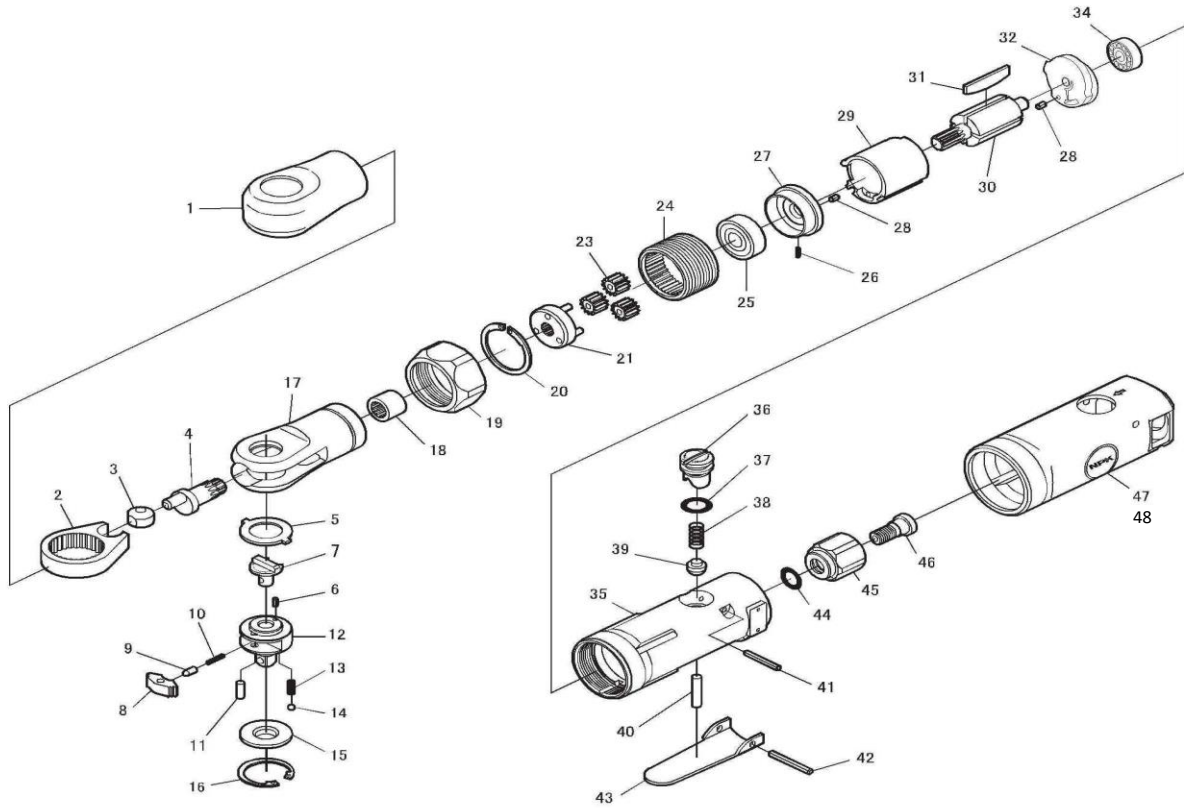

PARTS LIST

NRR-8C

526180

MODEL : **NRR-8C**

526180

ITEM	PART NO.	PART NAME	QTY	NOTE
1	15217570	RATCHET BOOT	1	
2	15217450	RATCHET YOKE	1	
3	15217340	DRIVER BUSH	1	
4	15217630	CRANK SHAFT	1	
5	15217560	WEAR WASHER	1	
6	28208019	SPRING PIN	1	
7	15217300	REVERSE BUTTON	1	
8	15217470	RATCHET PAWL	1	
9	15217480	LOCK PIN	1	
10	15217230	LOCK SPRING	1	
11	15217350	PIN	1	
12	15217310	ANVIL	1	
13	15217220	PUSH SPRING	2	
14	28205004	STEEL BALL	2	
15	15217330	THRUST WASHER	1	
16	25307750	RETAINING RING	1	
17	15217620	RATCHET HOUSING	1	
18	28203006	NEEDLE BEARING	1	
19	15217610	CLAMP NUT	1	
20	25307918	RETAINING RING	1	
21	15217420	GEAR FRAME	1	
23	15217440	PLANET GEAR	3	
24	15217410	INTERNAL GEAR	1	
25	28201030	BALL BEARING	1	
26	28208003	SPRING PIN	2	
27	15217590	BOTTOM PLATE	1	
28	28208040	SPRING PIN	1	
29	15217360	CYLINDER	1	
30	15220149	ROTOR	1	
31	15217380	VANE	4	
32	15220148	TOP PLATE	1	
34	28201195	BALL BEARING	1	
35	15220150	HANDLE	1	
36	15217550	AIR REGULATOR	1	
37	63200090	O RING	1	
38	15217210	THROTTLE SPRING	1	
39	15217260	THROTTLE VALVE	1	
40	28207110	ROLLER PIN	1	
41	28208050	SPRING PIN	1	
42	28208064	SPRING PIN	1	
43	15217540	LEVER	1	
44	61200080	O RING	1	
45	15217520	INLET BUSHING	1	
46	15217580	INNER BUSHING	1	
47	15217600	RUBBER HOUSING	1	
	18400730	NAME PLATE	1	
200	24901010	COUPLER PLUG	1	
		ASSY LIST		
【12】	15219316	ANVIL CP		
(5)	15217560	WEAR WASHER	1	
(6)	28208019	SPRING PIN	1	
(7)	15217300	REVERSE BUTTON	1	
(8)	15217470	RATCHET PAWL	1	

NIPPON PNEUMATIC MFG. CO., LTD.

MODEL : **NRR-8C**

526180

ITEM	PART NO.	PART NAME	QTY	NOTE
(9)	15217480	LOCK PIN	1	
(10)	15217230	LOCK SPRING	1	
(11)	15217350	PIN	1	
(13)	15217220	PUSH SPRING	2	
(14)	28205004	STEEL BALL	2	
(15)	15217330	THRUST WASHER	1	
(16)	25307750	RETAINING RING	1	
(49)	15217310	ANVIL	1	