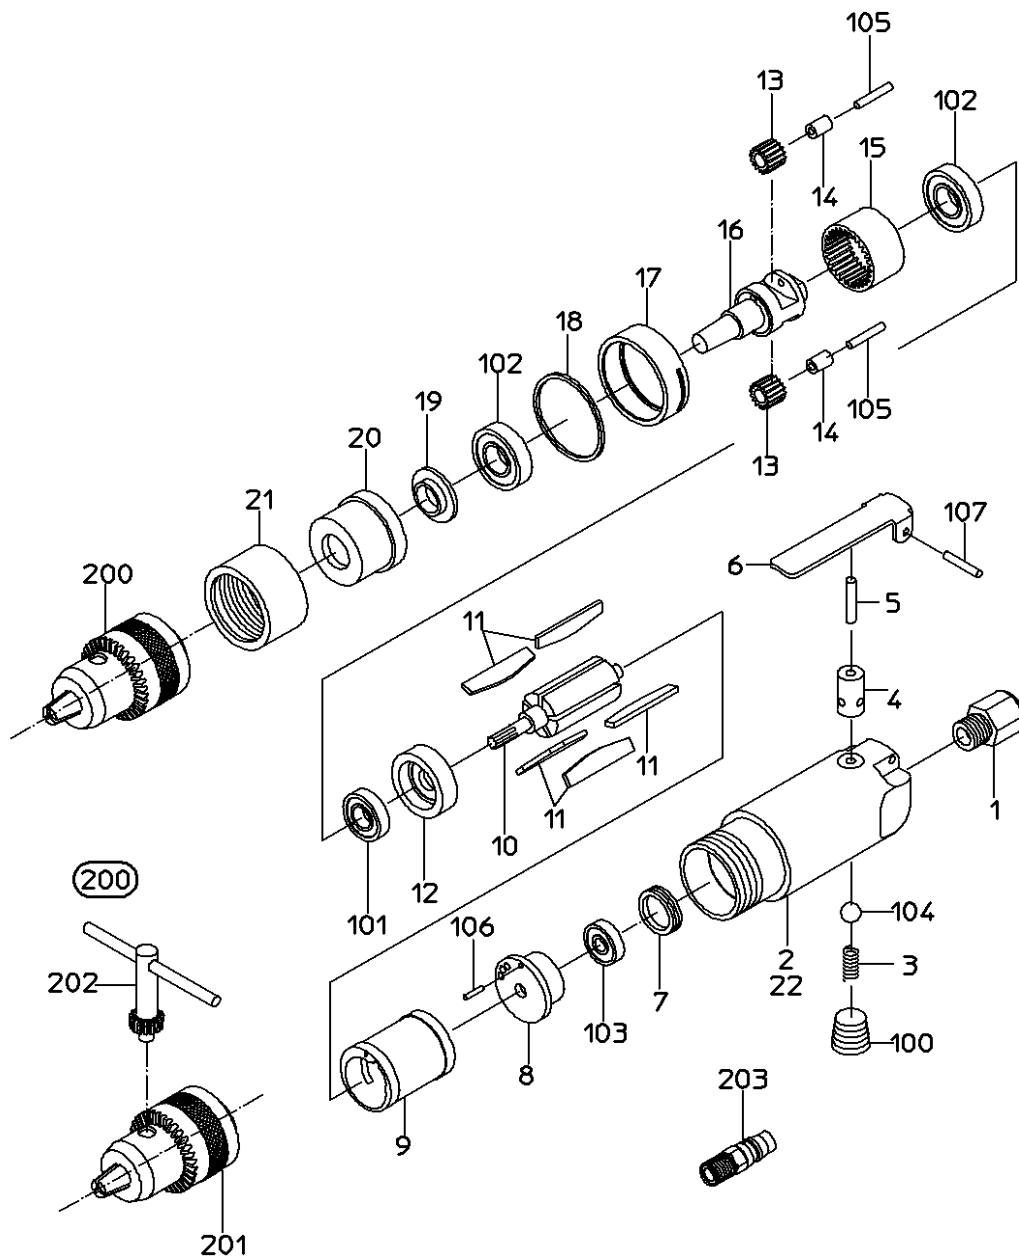

# PARTS LIST

## NRD-6SA

512070

MODEL : **NRD-6SA**

512070

ITEM	PART NO.		PART NAME	QTY	NOTE
1	17509150		INLET BUSHING	1	
2			HANDLE	1	*Available as HANDLE WB
3	15204050		THROTTLE SPRING	1	
4			THROTTLE BUSH	1	*Available as HANDLE WB
5	15100040		THROTTLE PIN	1	
6	15100060		LEVER	1	
7	15100080		PLATE NUT	1	
8			TOP PLATE	1	*Available as TOP PLATE WBR
9	15100220		CYLINDER	1	
10	15100260		ROTOR	1	
11	15106840		VANE	5	
12			BOTTOM PLATE	1	*Available as BOTTOM PLATE WBR
13			PLANET GEAR	2	*Available as PLANET GEAR WB
14			GEAR BUSH	2	*Available as PLANET GEAR WB
15	15100270		INTERNAL GEAR	1	
16	15100300		CHUCK SPINDLE	1	
17	15100010		EXHAUST COVER	1	
18	15100120		STOPPER	1	
19	15100280		SEAL RING	1	
20	15100100		SPINDLE CASE	1	
21	15100110		SPINDLE NUT	1	
22	18400463		NAME PLATE (WARNING)	1	
100	28100351		PLUG	1	
101	28201023		BALL BEARING	1	
102	28201024		BALL BEARING	2	
103	28201069		BALL BEARING	1	
104	28205048		RUBBER BALL	1	
105	28207080		ROLLER PIN	2	
106	28208013		SPRING PIN	1	
107	28208064		SPRING PIN	1	
200	24999040		DRILL CHUCK WH	1	
201	24999032		DRILL CHUCK	0	
202	24999026		CHUCK HANDLE	0	
203	24901010		COUPLER PLUG	1	
			ASSY LIST		
	15106560		PLANET GEAR WB		
		13, 14			
	15106579		HANDLE CP		
		1, 2, 3, 4, 5, 6, 100, 104, 107			
	15106599		HANDLE WB		
		2, 4			
	15106720		TOP PLATE WBR		
		8, 103			
	15106721		BOTTOM PLATE WBR		
		12, 101			