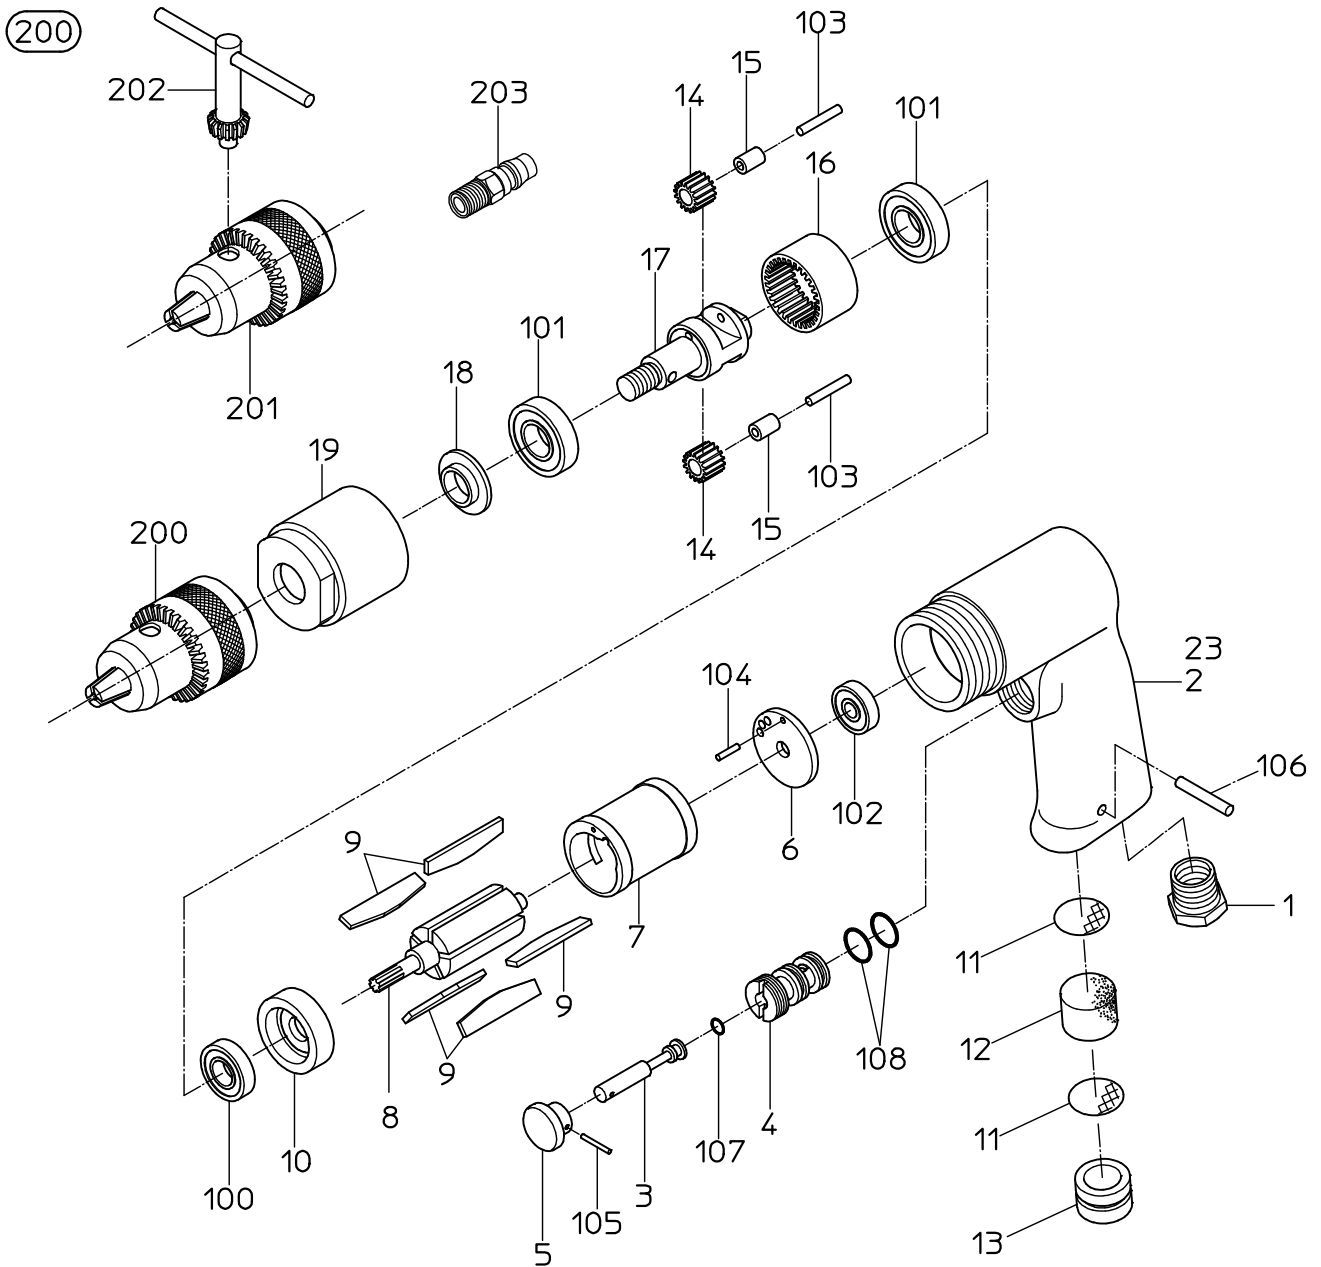

# PARTS LIST

## NRD-6PB(T)

510088

# PARTS LIST

(1/1)

MODEL : **NRD-6PB (T)** 510088

ITEM	PART NO.	PART NAME	Q' ty
1	15204080	INLET BUSHING	1
2	Not available separately. Available only as HANDLE CP (P/No. 15106876)	HANDLE	1
3	15100180	THROTTLE VALVE	1
4	Not available separately. Available only as HANDLE CP (P/No. 15106876)	THROTTLE BUSH	1
5	15100200	LEVER	1
6	15100230	TOP PLATE	1
7	15100220	CYLINDER	1
8	15100260	ROTOR	1
9	15106840	VANE	5
10	15100250	BOTTOM PLATE	1
11	15100150	EXHAUST SCREEN	2
12	15100160	MUFFLER	1
13	15100140	EXHAUST COVER	1
14	15100310	PLANET GEAR	2
15	15100320	GEAR BUSH	2
16	15100270	INTERNAL GEAR	1
17	15100330	CHUCK SPINDLE	1
18	15100280	SEAL RING	1
19	15100290	SPINDLE CASE	1
23		NAME PLATE	1
100	28201023	BALL BEARING	1
101	28201024	BALL BEARING	2
102	28201032	BALL BEARING	1
103	28207080	ROLLER PIN	2
104	28208013	SPRING PIN	1
105	28208014	SPRING PIN	1
106	28208030	SPRING PIN	1
107	61200040	O RING	1
108	25401430	O RING	2
200	24999044 (OPTION)	DRILL CHUCK WH	
201	24999036 (OPTION)	DRILL CHUCK	
202	24999026 (OPTION)	CHUCK HANDLE	
	Contents of CP		
	15106560	PLANET GEAR WB	
	14, 15		
	15106876	HANDLE CP	
	1, 2, 3, 4, 5, 11, 12, 13, 105, 106, 107, 108		
	15106721	BOTTOM PLATE WBR	
	10, 100		