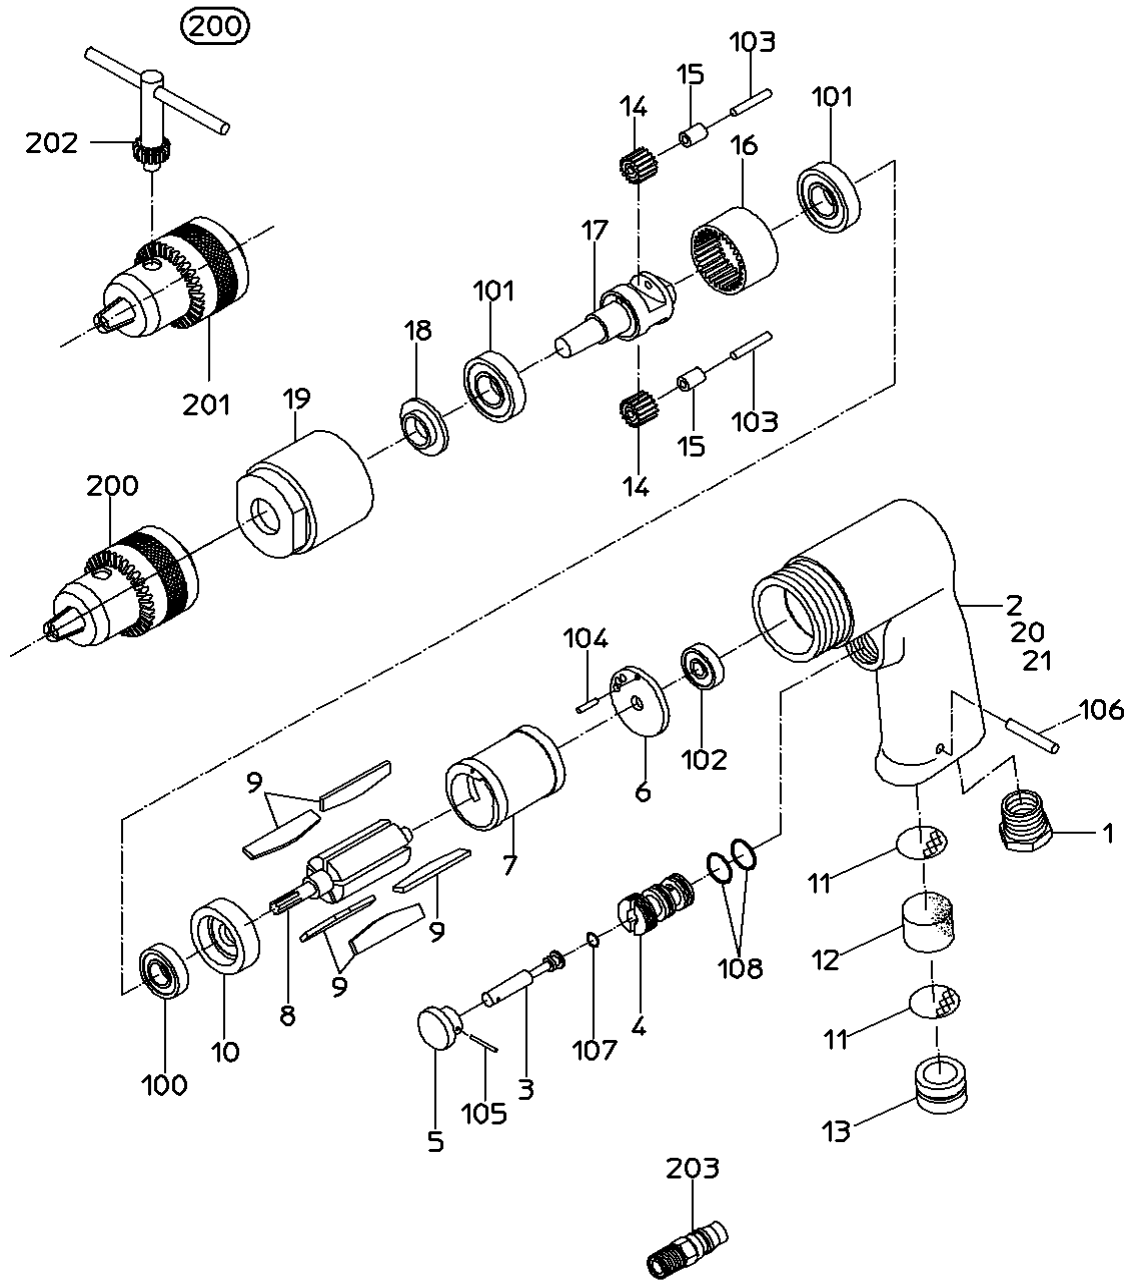

PARTS LIST

NRD-6PB

512080

MODEL : **NRD-6PB**

512080

ITEM	PART NO.	PART NAME	QTY	NOTE
1	15204080	INLET BUSHING	1	
2	15106869	HANDLE	1	
3	15100180	THROTTLE VALVE	1	
4	15100170	THROTTLE BUSH	1	
5	15100200	LEVER	1	
6	15100230	TOP PLATE	1	
7	15100220	CYLINDER	1	
8	15100260	ROTOR	1	
9	15106840	VANE	5	
10		BOTTOM PLATE	1	*Available as BOTTOM PLATE WBR
11	15100150	EXHAUST SCREEN	2	
12	15100160	MUFFLER	1	
13	15100140	EXHAUST COVER	1	
14		PLANET GEAR	2	*Available as PLANET GEAR WB
15		GEAR BUSH	2	*Available as PLANET GEAR WB
16	15100270	INTERNAL GEAR	1	
17	15100300	CHUCK SPINDLE	1	
18	15100280	SEAL RING	1	
19	15100290	SPINDLE CASE	1	
20		NAME PLATE (MODEL)	1	
21	18400665	NAME PLATE (WARNING)	1	
100	28201023	BALL BEARING	1	
101	28201024	BALL BEARING	2	
102	28201069	BALL BEARING	1	
103	28207080	ROLLER PIN	2	
104	28208013	SPRING PIN	1	
105	28208014	SPRING PIN	1	
106	28208030	SPRING PIN	1	
107	61200040	O RING	1	
108	25401430	O RING	2	
200	24999040	DRILL CHUCK WH	0	
201	24999032	DRILL CHUCK	0	
202	24999026	CHUCK HANDLE	0	
203	24901010	COUPLER PLUG	1	
		ASSY LIST		
	15106560	PLANET GEAR WB		
		14, 15		
	15106876	HANDLE CP		
		1, 2, 3, 4, 5, 11, 12, 13, 105, 106, 107, 108		
	15106721	BOTTOM PLATE WBR		
		10, 100		