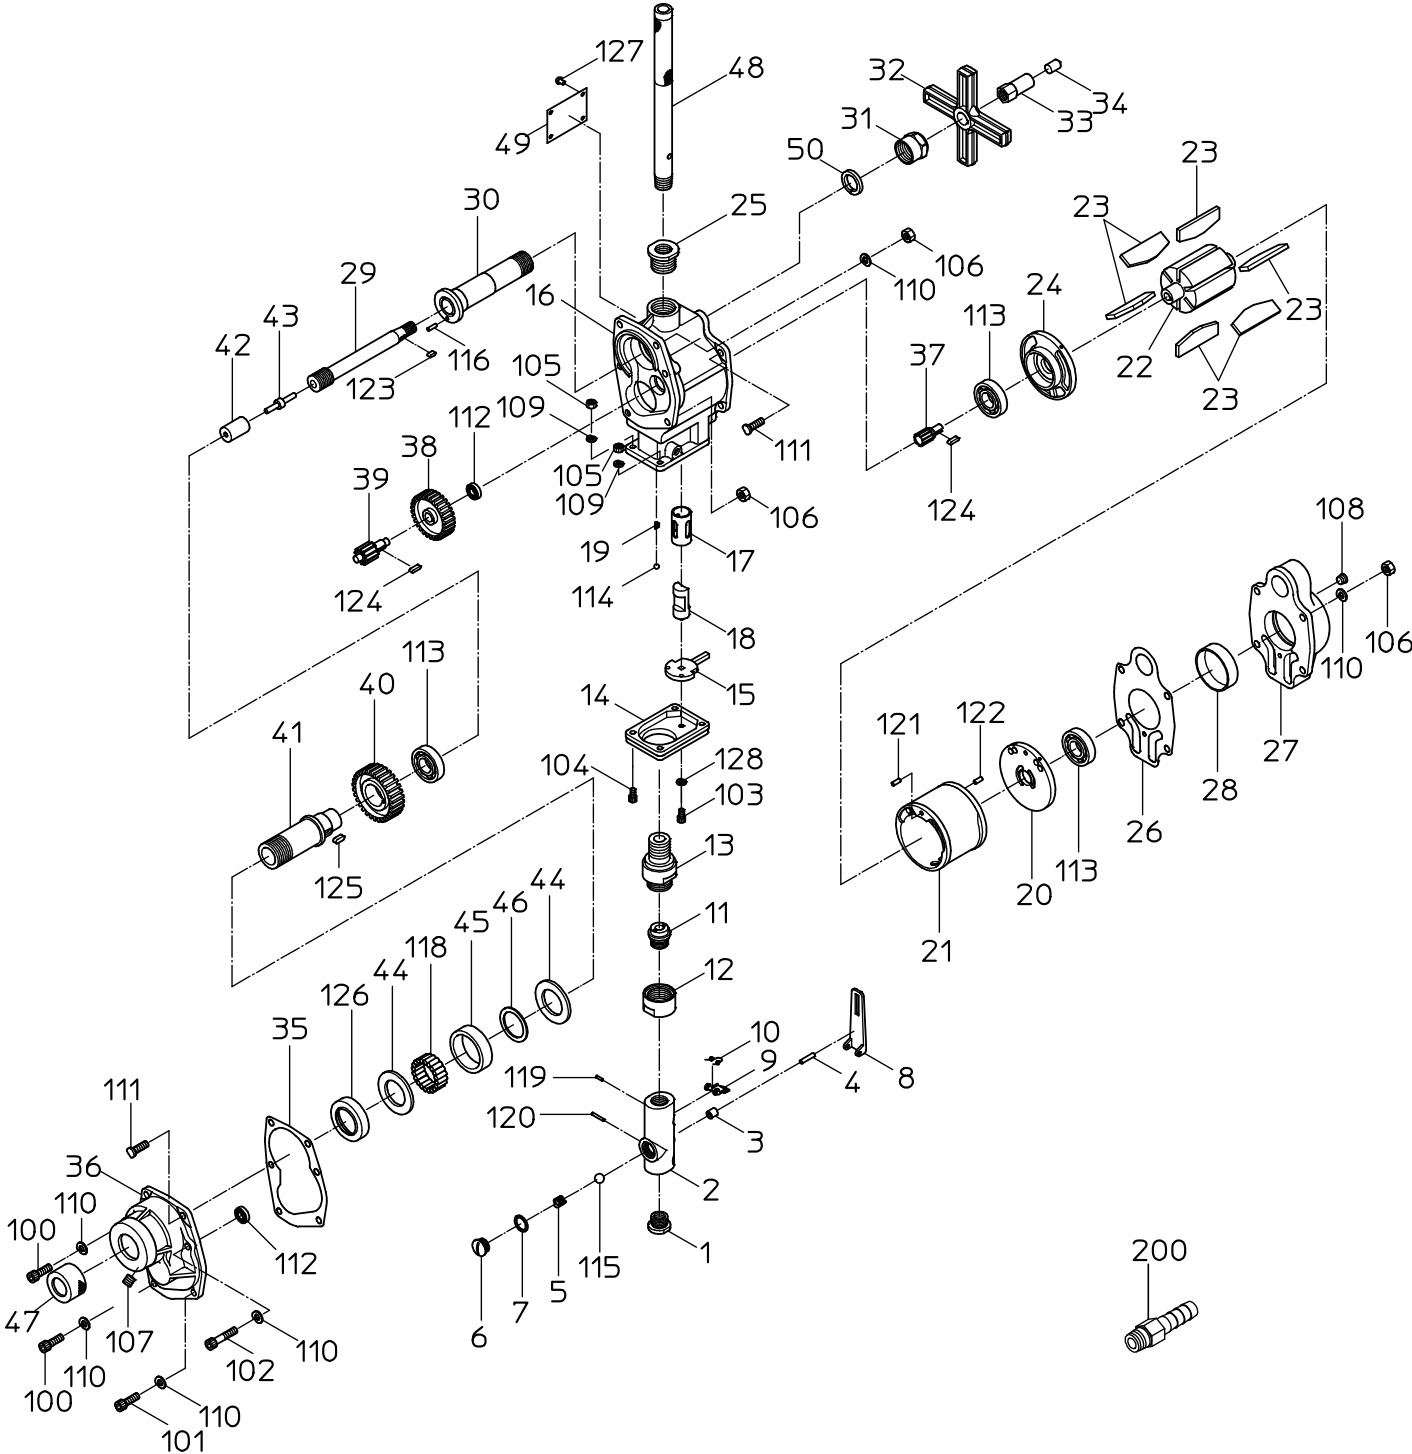

PARTS LIST

NRD-32LRLW

511762

NIPPON PNEUMATIC MFG. CO., LTD.

PARTS LIST

(1/3)

MODEL : **NRD-32LRW**

511762

ITEM	PART NO.	PART NAME	Q' ty
1	15220028	INLET BUSHING	1
2	Not available separately. Available only as THROTTLE ARBOR WB or THROTTLE ARBOR CP (P/No. 15016877 No. 15106872)	THROTTLE ARBOR	1
3	Not available separately. Available only as THROTTLE ARBOR WB or THROTTLE ARBOR CP (P/No. 15016877 No. 15106872)	THROTTLE BUSH	1
4	28207224	ROLLER PIN	1
5	15009260	THROTTLE SPRING	1
6	15009290	THROTTLE PLUG	1
7	15009340	RUBBER PACKING	1
8	15016037	LEVER	1
9	15008270	STOPPER	1
10	15008230	SPRING	1
11	15101330	THROTTLE ADAPTOR	1
12	15101340	ARBOR NUT	1
13	15101880	THROTTLE ARBOR	1
14	15401760	REVERSE CAP	1
15	15401750	REVERSE LEVER	1
16	Not available separately. Available only as ROTOR CASE CP (P/No. 15106696)	ROTOR CASE	1
17	Not available separately. Available only as ROTOR CASE CP (P/No. 15106696)	REVERSE BUSH	1
18	15101580	REVERSE VALVE	1
19	15200940	SPRING	1
20	15101690	TOP PLATE	1
21	15101680	CYLINDER	1
22	15101720	ROTOR	1
23	15106839	VANE	6
24	15101710	BOTTOM PLATE	1
25	15207510	SOCKET	1
26	15101660	TOP SEAL	1
27	Not available separately. Available only as OIL CASE WB (P/No. 15106761)	OIL CASE	1
28	Not available separately. Available only as OIL CASE WB (P/No. 15106761)	OIL BUSH	1
29	15101540	FEED SCREW	1
30	15101550	FEED SLEEVE	1
31	15101570	FEED NUT	1
32	15101530	FEED HANDLE	1
33	15101560	HANDLE NUT	1
34	15101520	CENTER	1
35	15101670	BOTTOM SEAL	1
36	Not available separately. Available only as GEAR CASE CP (P/No. 15106751)	GEAR CASE	1
37	15101740	ROTOR GEAR	1