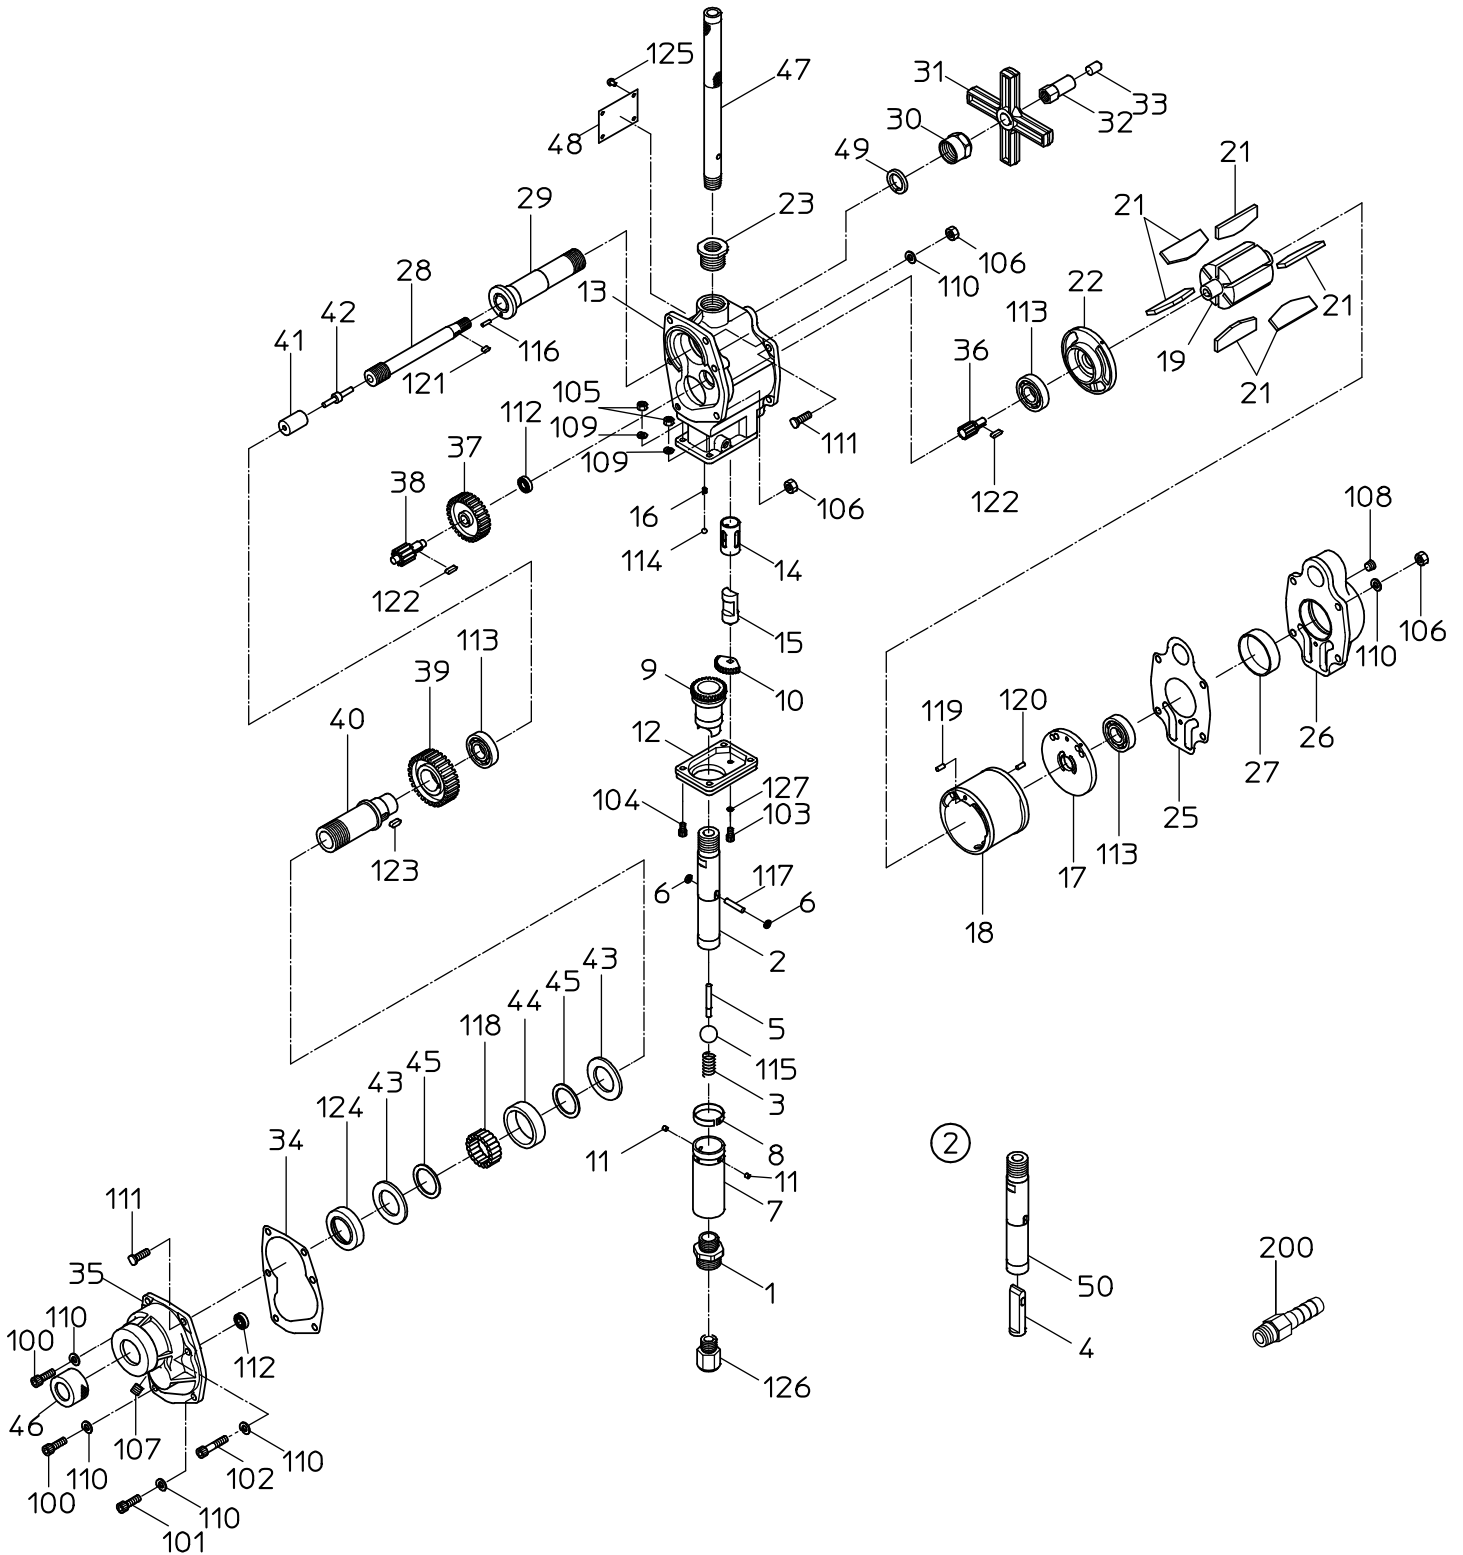

PARTS LIST

NRD-28R

510469

PARTS LIST

(1/2)

MODEL : **NRD-28R**

510469

ITEM	PART NO.	PART NAME	Q' ty
1	15101440	INLET BUSHING	1
2	15106561	THROTTLE ARBOR WB	1
3	15207150	THROTTLE SPRING	1
5	15101500	THROTTLE PIN	1
6	15101510	THROTTLE WASHER	2
7	15101470	GRIP	1
8	15100980	GRIP RING	1
9	15106699	ACCEL GEAR	1
10	15101620	REVERSE GEAR	1
11	15101600	REVERSE PIN	2
12	15101610	REVERSE CAP	1
13	Not available separately. Available only as ROTOR CASE CP (P/No. 15106758)	ROTOR CASE	1
14	Not available separately. Available only as ROTOR CASE CP (P/No. 15106758)	REVERSE BUSH	1
15	15101580	REVERSE VALVE	1
16	15200940	SPRING	1
17	15101690	TOP PLATE	1
18	15101680	CYLINDER	1
19	15101720	ROTOR	1
21	15106839	VANE	6
22	15101710	BOTTOM PLATE	1
23	15207510	SOCKET	1
25	15101660	TOP SEAL	1
26	Not available separately. Available only as OIL CASE WB (P/No. 15106761)	OIL CASE	1
27	Not available separately. Available only as OIL CASE WB (P/No. 15106761)	OIL BUSH	1
28	15101540	FEED SCREW	1
29	15101550	FEED SLEEVE	1
30	15101570	FEED NUT	1
31	15101530	FEED HANDLE	1
32	15101560	HANDLE NUT	1
33	15101520	CENTER	1
34	15101670	BOTTOM SEAL	1
35	Not available separately. Available only as GEAR CASE CP (P/No. 15106751)	GEAR CASE	1
36	15101420	ROTOR GEAR	1
37	15101430	REDUCTION GEAR	1
38	15101770	REDUCTION GEAR	1
39	15101790	SOCKET GEAR	1
40	15101830	DRILL SOCKET	1
41	15101860	BEARING BUSH	1
42	15101820	DRILL KEY PIN	1
43	15101810	SOCKET WASHER	2
44	15101840	ROLLER BUSH	1
45	15101850	BUSH RING	2
46	15101800	SOCKET NUT	1
47	15101630	HOLDER	1