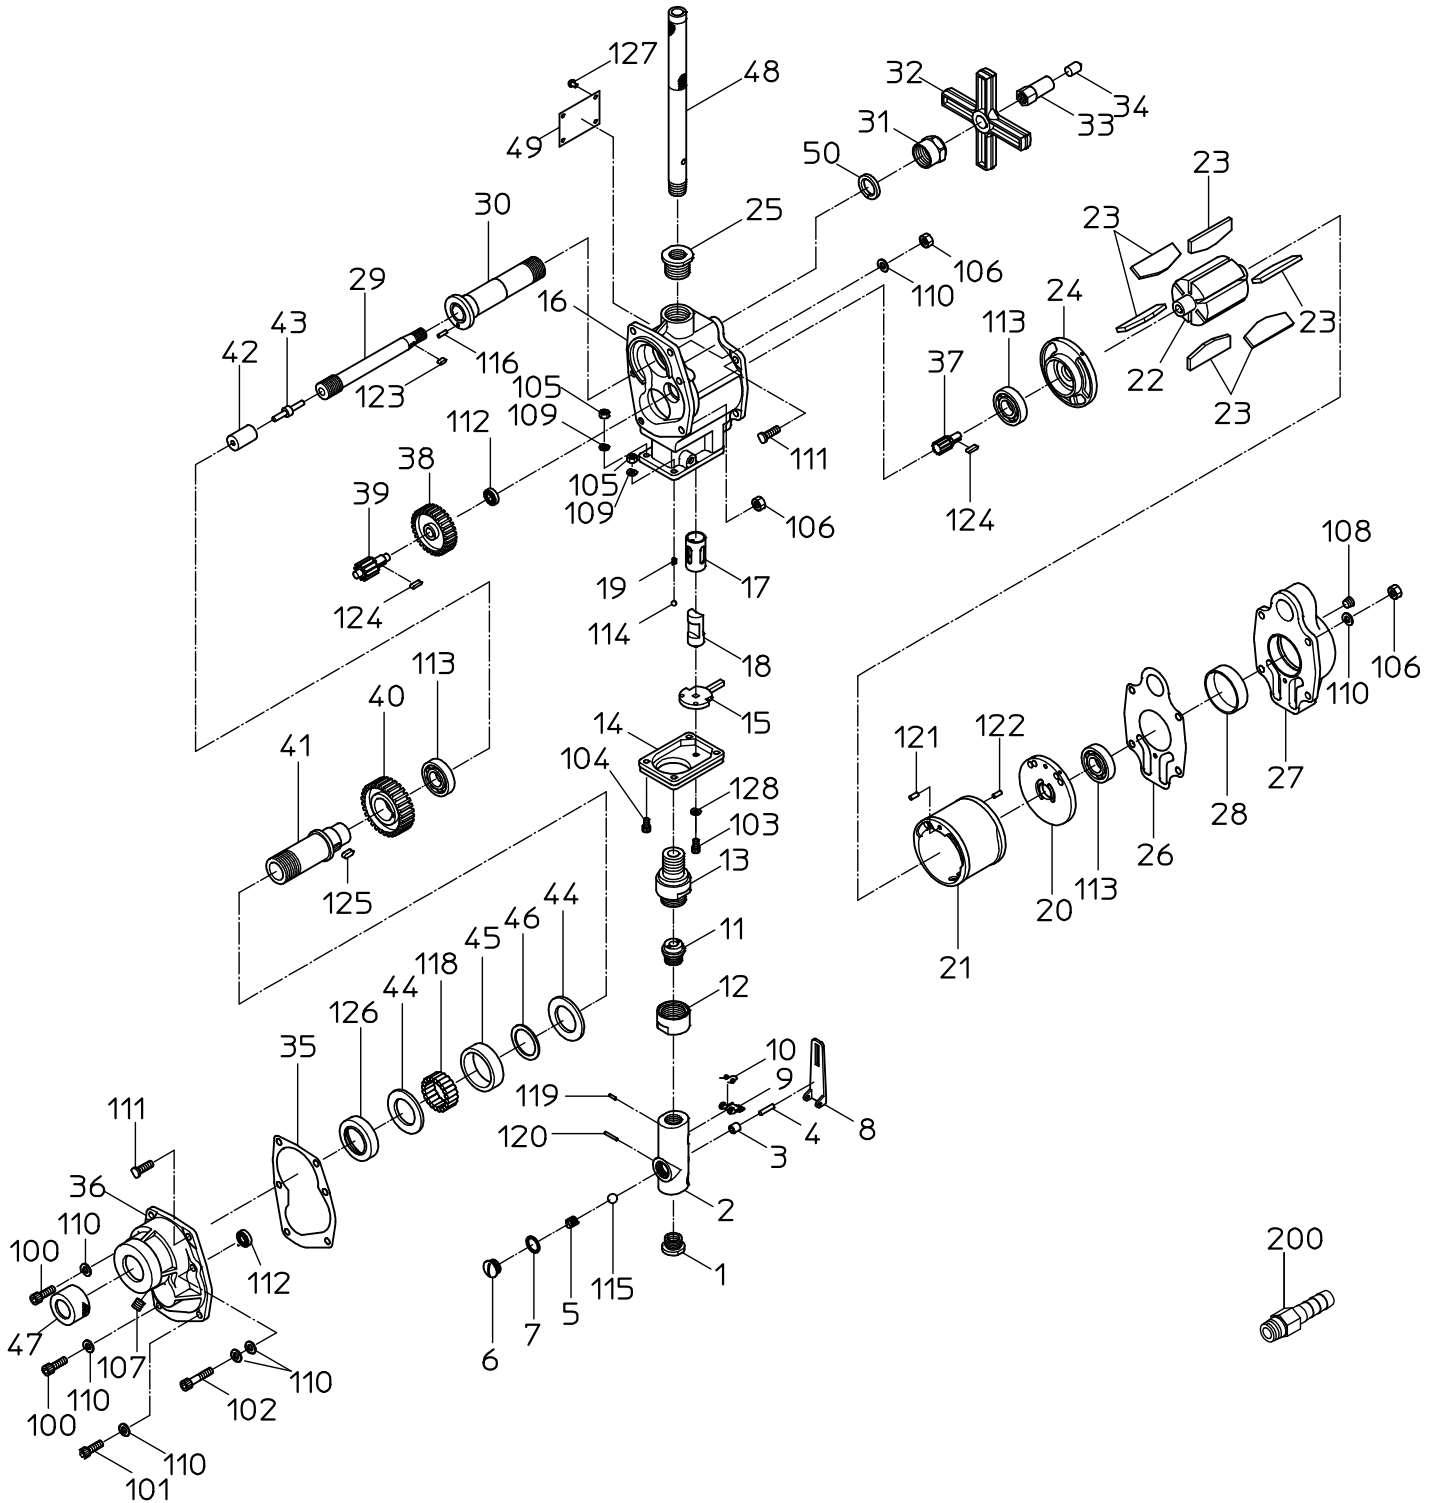

PARTS LIST

NRD-25RLW

510449

NIPPON PNEUMATIC MFG. CO., LTD.

PARTS LIST

(1/3)

MODEL : **NRD-25RLW**

510449

ITEM	PART NO.	PART NAME	Q' ty
1	15220028	INLET BUSHING	1
2	Not available separately. Available only as THROTTLE ARBOR WB or THROTTLE ARBOR CP (P/No. 15016877 No. 15106872)	THROTTLE ARBOR	1
3	Not available separately. Available only as THROTTLE ARBOR WB or THROTTLE ARBOR CP (P/No. 15016877 No. 15106872)	THROTTLE BUSH	1
4	28207224	ROLLER PIN	1
5	15009260	THROTTLE SPRING	1
6	15009290	THROTTLE PLUG	1
7	15009340	RUBBER PACKING	1
8	15016037	LEVER	1
9	15008270	STOPPER	1
10	15008230	SPRING	1
11	15101330	THROTTLE ADAPTOR	1
12	15101340	ARBOR NUT	1
13	15101880	THROTTLE ARBOR	1
14	15401760	REVERSE CAP	1
15	15401750	REVERSE LEVER	1
16	Not available separately. Available only as ROTOR CASE CP (P/No. 15106696)	ROTOR CASE	1
17	Not available separately. Available only as ROTOR CASE CP (P/No. 15106696)	REVERSE BUSH	1
18	15101580	REVERSE VALVE	1
19	15200940	SPRING	1
20	15101690	TOP PLATE	1
21	15101680	CYLINDER	1
22	15101720	ROTOR	1
23	15106839	VANE	6
24	15101710	BOTTOM PLATE	1
25	15207510	SOCKET	1
26	15101660	TOP SEAL	1
27	Not available separately. Available only as OIL CASE WB (P/No. 15106761)	OIL CASE	1
28	Not available separately. Available only as OIL CASE WB (P/No. 15106761)	OIL BUSH	1
29	15101540	FEED SCREW	1
30	15101550	FEED SLEEVE	1
31	15101570	FEED NUT	1
32	15101530	FEED HANDLE	1
33	15101560	HANDLE NUT	1
34	15101520	CENTER	1
35	15101670	BOTTOM SEAL	1
36	Not available separately. Available only as GEAR CASE CP (P/No. 15106751)	GEAR CASE	1
37	15101400	ROTOR GEAR	1