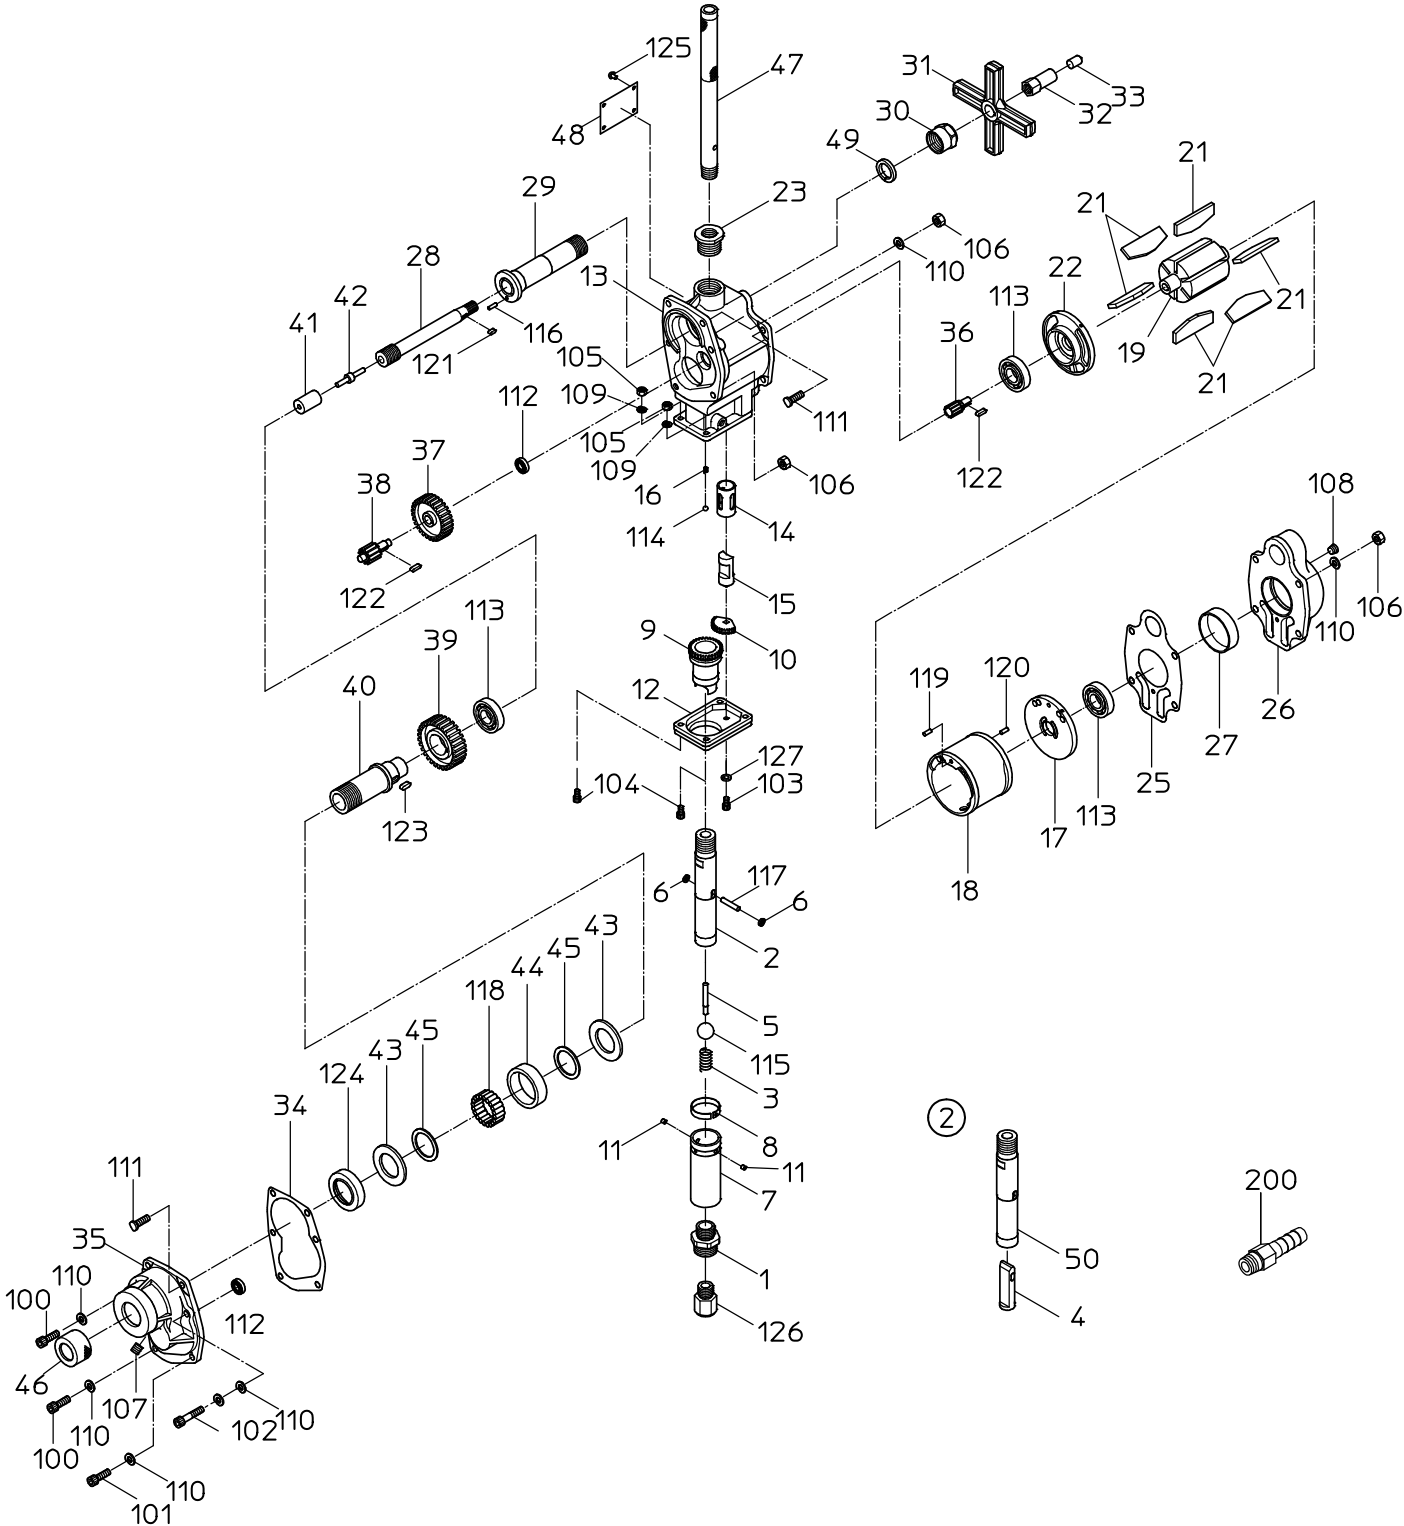

PARTS LIST

NRD-25R

510429

PARTS LIST

MODEL :

NRD-25R

510429

ITEM	PART NO.	PART NAME	Q' ty
1	15101440	INLET BUSHING	1
2	15106561	THROTTLE ARBOR WB	1
3	15207150	THROTTLE SPRING	1
5	15101500	THROTTLE PIN	1
6	15101510	THROTTLE WASHER	2
7	15101470	GRIP	1
8	15100980	GRIP RING	1
9	15106699	ACCEL GEAR	1
10	15101620	REVERSE GEAR	1
11	15101600	REVERSE PIN	2
12	15101610	REVERSE CAP	1
13	Available only as ROTOR CASE CP (P/No. 15106758)	ROTOR CASE	1
14	Available only as ROTOR CASE CP (P/No. 15106758)	REVERSE BUSH	1
15	15101580	REVERSE VALVE	1
16	15200940	SPRING	1
17	15101690	TOP PLATE	1
18	15101680	CYLINDER	1
19	15101720	ROTOR	1
21	15106839	VANE	6
22	15101710	BOTTOM PLATE	1
23	15207510	SOCKET	1
24	15101660	TOP SEAL	1
26	Available only as OIL CASE WB (P/No. 15106761)	OIL CASE	1
27	Available only as OIL CASE WB (P/No. 15106761)	OIL BUSH	1
28	15101540	FEED SCREW	1
29	15101550	FEED SLEEVE	1
30	15101570	FEED NUT	1
31	15101530	FEED HANDLE	1
32	15101560	HANDLE NUT	1
33	15101520	CENTER	1
34	15101670	BOTTOM SEAL	1
35	Available only as GEAR CASE CP (P/No. 15106751)	GEAR CASE	1
36	15101400	ROTOR GEAR	1
37	15101410	REDUCTION GEAR	1
38	15101770	REDUCTION GEAR	1
39	15101790	SOCKET GEAR	1
40	15106822	DRILL SOCKET	1
41	15101860	BEARING BUSH	1
42	15101820	DRILL KEY PIN	1
43	15101810	SOCKET WASHER	2
44	15101840	ROLLER BUSH	1
45	15101850	BUSH RING	2
46	15101800	SOCKET NUT	1
47	15101630	HOLDER	1
48	18400540	NAME PLATE	1
49	15106690	FELT	1
100	74008022	CAP SCREW	2
101	74008025	CAP SCREW	1
102	74008045	CAP SCREW	1
103	74006010	CAP SCREW	1
104	74006020	CAP SCREW	4
105	76111206	HEX. NUT	2