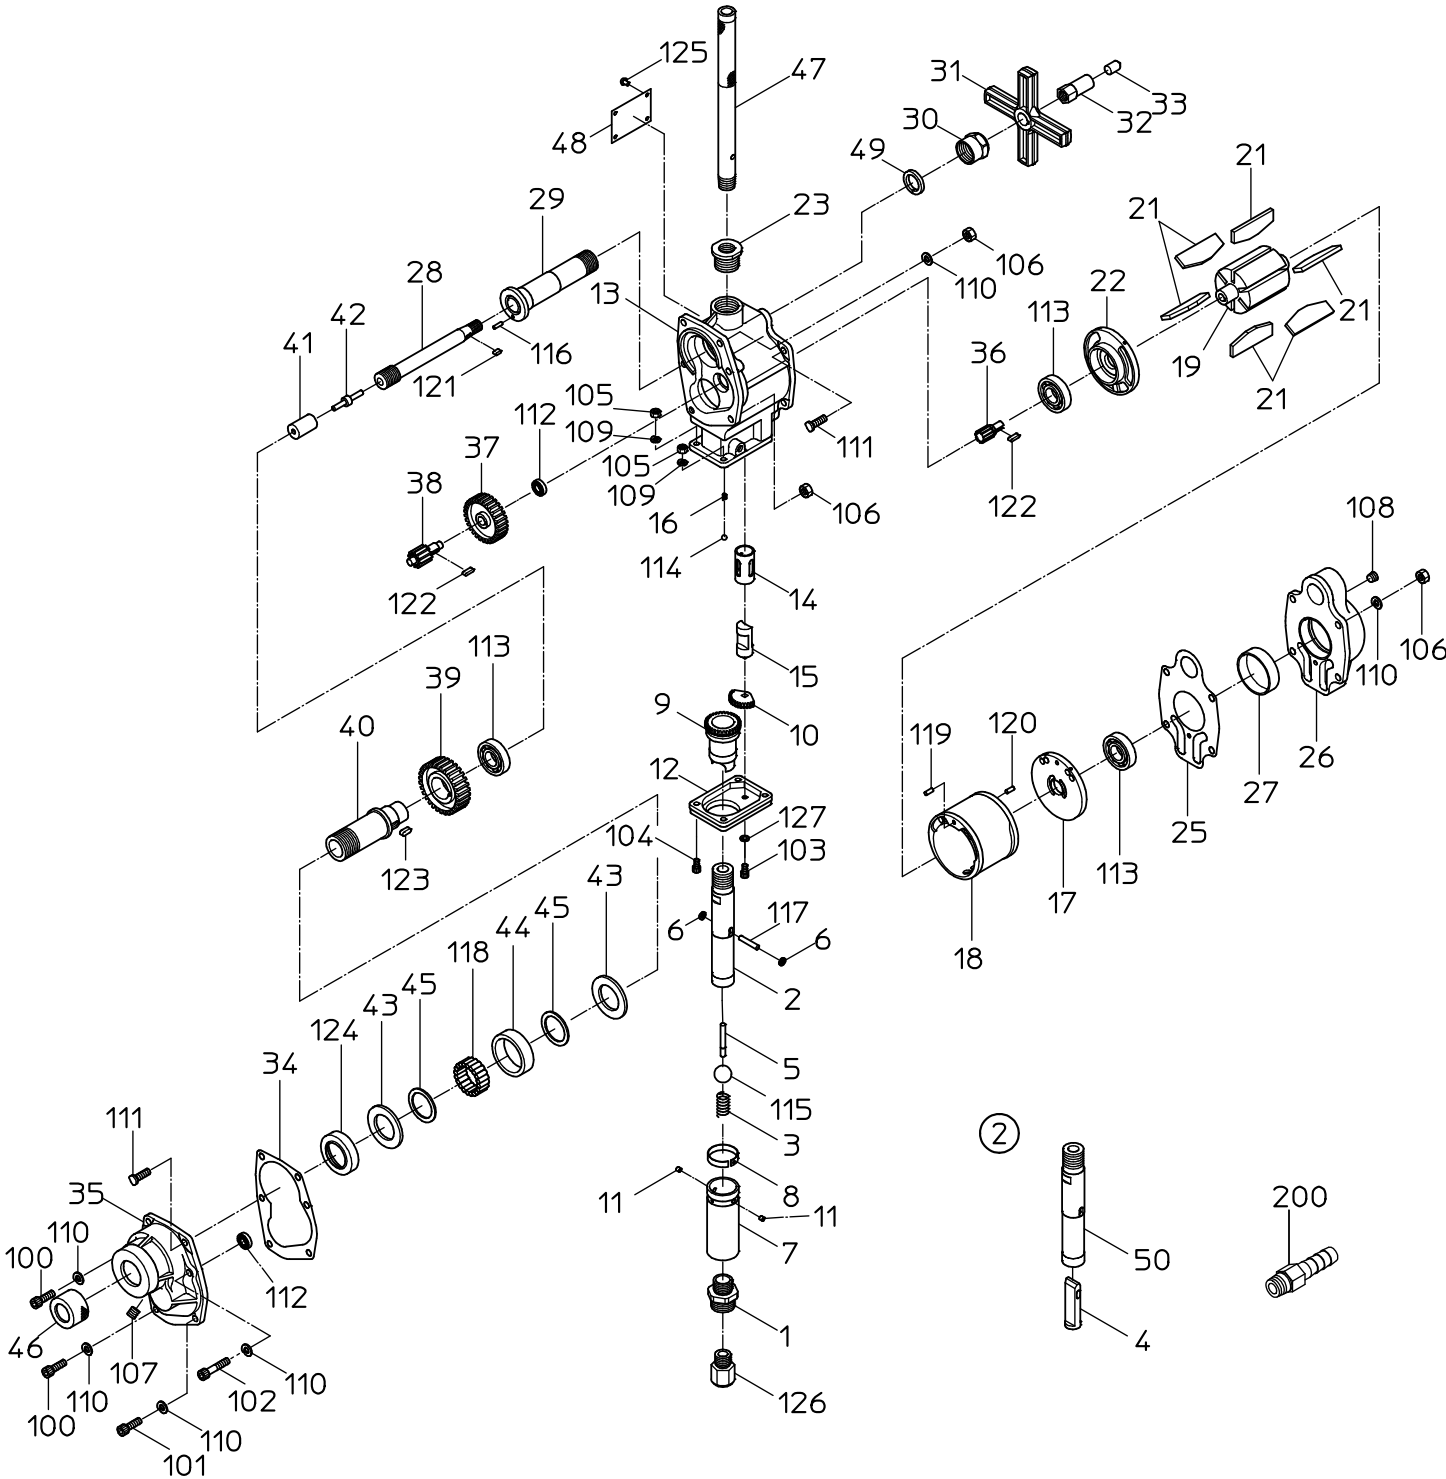

PARTS LIST

NRD-23R

511781

PARTS LIST

MODEL :

NRD-23R

511781

ITEM	PART NO.	PART NAME	Q'ty
1	15101440	INLET BUSHING	1
2	15106561	THROTTLE ARBOR WB	1
3	15207150	THROTTLE SPRING	1
5	15101500	THROTTLE PIN	1
6	15101510	THROTTLE WASHER	2
7	15101470	GRIPE	1
8	15100980	GRIP RING	1
9	15106699	ACCEL GEAR	1
10	15101620	REVERSE GEAR	1
11	15101600	REVERSE PIN	2
12	15101610	REVERSE CAP	1
13	Not available separately. Available only as ROTOR CASE CP (P/No. 15106758)	ROTOR CASE	1
14	Not available separately. Available only as ROTOR CASE CP (P/No. 15106758)	REVERSE BUSH	1
15	15101580	REVERSE VALVE	1
16	15200940	SPRING	1
17	15101690	TOP PLATE	1
18	15101680	CYLINDER	1
19	15101720	ROTOR	1
21	15106839	VANE	6
22	15101710	BOTTOM PLATE	1
23	15207510	SOCKET	1
25	15101660	TOP SEAL	1
26	Not available separately. Available only as OIL CASE WB (P/No. 15106761)	OIL CASE	1
27	Not available separately. Available only as OIL CASE WB (P/No. 15106761)	OIL BUSH	1
28	15101540	FEED SCREW	1
29	15101550	FEED SLEEVE	1
30	15101570	FEED NUT	1
31	15101530	FEED HANDLE	1
32	15101560	HANDLE NUT	1
33	15101520	CENTER	1
34	15101670	BOTTOM SEAL	1
35	Not available separately. Available only as GEAR CASE CP (P/No. 15106751)	GEAR CASE	1
36	15101360	ROTOR GEAR	1
37	15101370	REDUCTION GEAR	1
38	15101770	REDUCTION GEAR	1
39	15101790	SOCKET GEAR	1
40	15106821	DRILL SOCKET	1
41	15101860	BEARING BUSH	1
42	15101380	DRILL KEY PIN	1
43	15101810	SOCKET WASHER	2
44	15101840	ROLLER BUSH	1
45	15101850	BUSH RING	2
46	15101800	SOCKET NUT	1
47	15101630	HOLDER	1