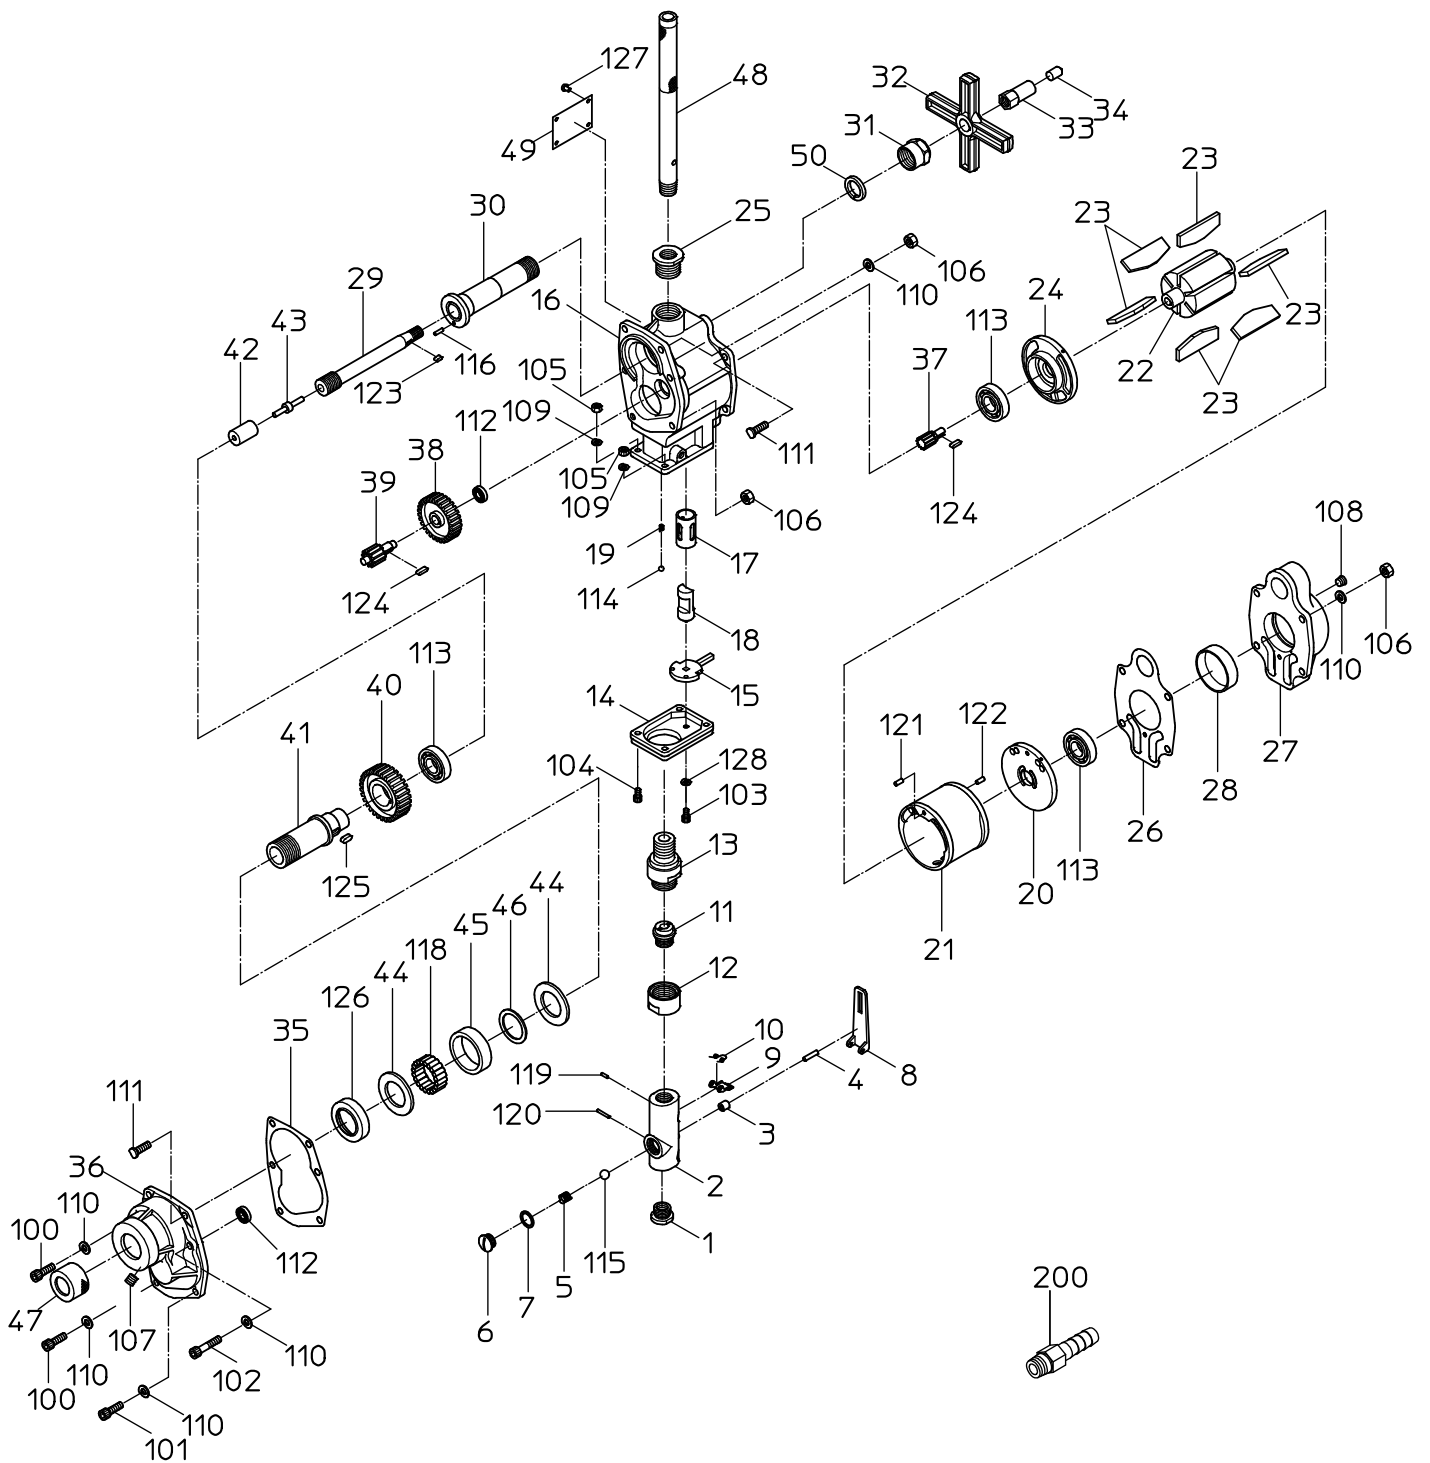

PARTS LIST

NRD-23RLW

510407

日本ニューマチック工業株式会社
NIPPON PNEUMATIC MFG. CO., LTD.

PARTS LIST

(1/3)

MODEL : **NRD-23RLW**

510407

ITEM	PART NO.	PART NAME	Q'ty
1	15210840	INLET BUSHING	1
2	Not available separately. Available only as THROTTLE ARBOR WB or THROTTLE ARBOR CP (P/No. 15015371 No. 15106818)	THROTTLE ARBOR	1
3	Not available separately. Available only as THROTTLE ARBOR WB or THROTTLE ARBOR CP (P/No. 15015371 No. 15106818)	THROTTLE BUSH	1
4	28207224	ROLLER PIN	1
5	15009260	THROTTLE SPRING	1
6	15009290	THROTTLE PLUG	1
7	15009340	RUBBER PACKING	1
8	15016037	LEVER	1
9	15008270	STOPPER	1
10	15008230	SPRING	1
11	15101330	THROTTLE ADAPTOR	1
12	15101340	ARBOR NUT	1
13	15101880	THROTTLE ARBOR	1
14	15401760	REVERSE CAP	1
15	15401750	REVERSE LEVER	1
16	Not available separately. Available only as ROTOR CASE CP (P/No. 15106696)	ROTOR CASE	1
17	Not available separately. Available only as ROTOR CASE CP (P/No. 15106696)	REVERSE BUSH	1
18	15101580	REVERSE VALVE	1
19	15200940	SPRING	1
20	15101690	TOP PLATE	1
21	15101680	CYLINDER	1
22	15101720	ROTOR	1
23	15106806	VANE	6
24	15101710	BOTTOM PLATE	1
25	15207510	SOCKET	1
26	15101660	TOP SEAL	1
27	Not available separately. Available only as OIL CASE WB (P/No. 15106761)	OIL CASE	1
28	Not available separately. Available only as OIL CASE WB (P/No. 15106761)	OIL BUSH	1
29	15101540	FEED SCREW	1
30	15101550	FEED SLEEVE	1
31	15101570	FEED NUT	1
32	15101530	FEED HANDLE	1
33	15101560	HANDLE NUT	1
34	15101520	CENTER	1
35	15101670	BOTTOM SEAL	1
36	Not available separately. Available only as GEAR CASE CP (P/No. 15106751)	GEAR CASE	1
37	15101360	ROTOR GEAR	1
38	15101370	REDUCTION GEAR	1