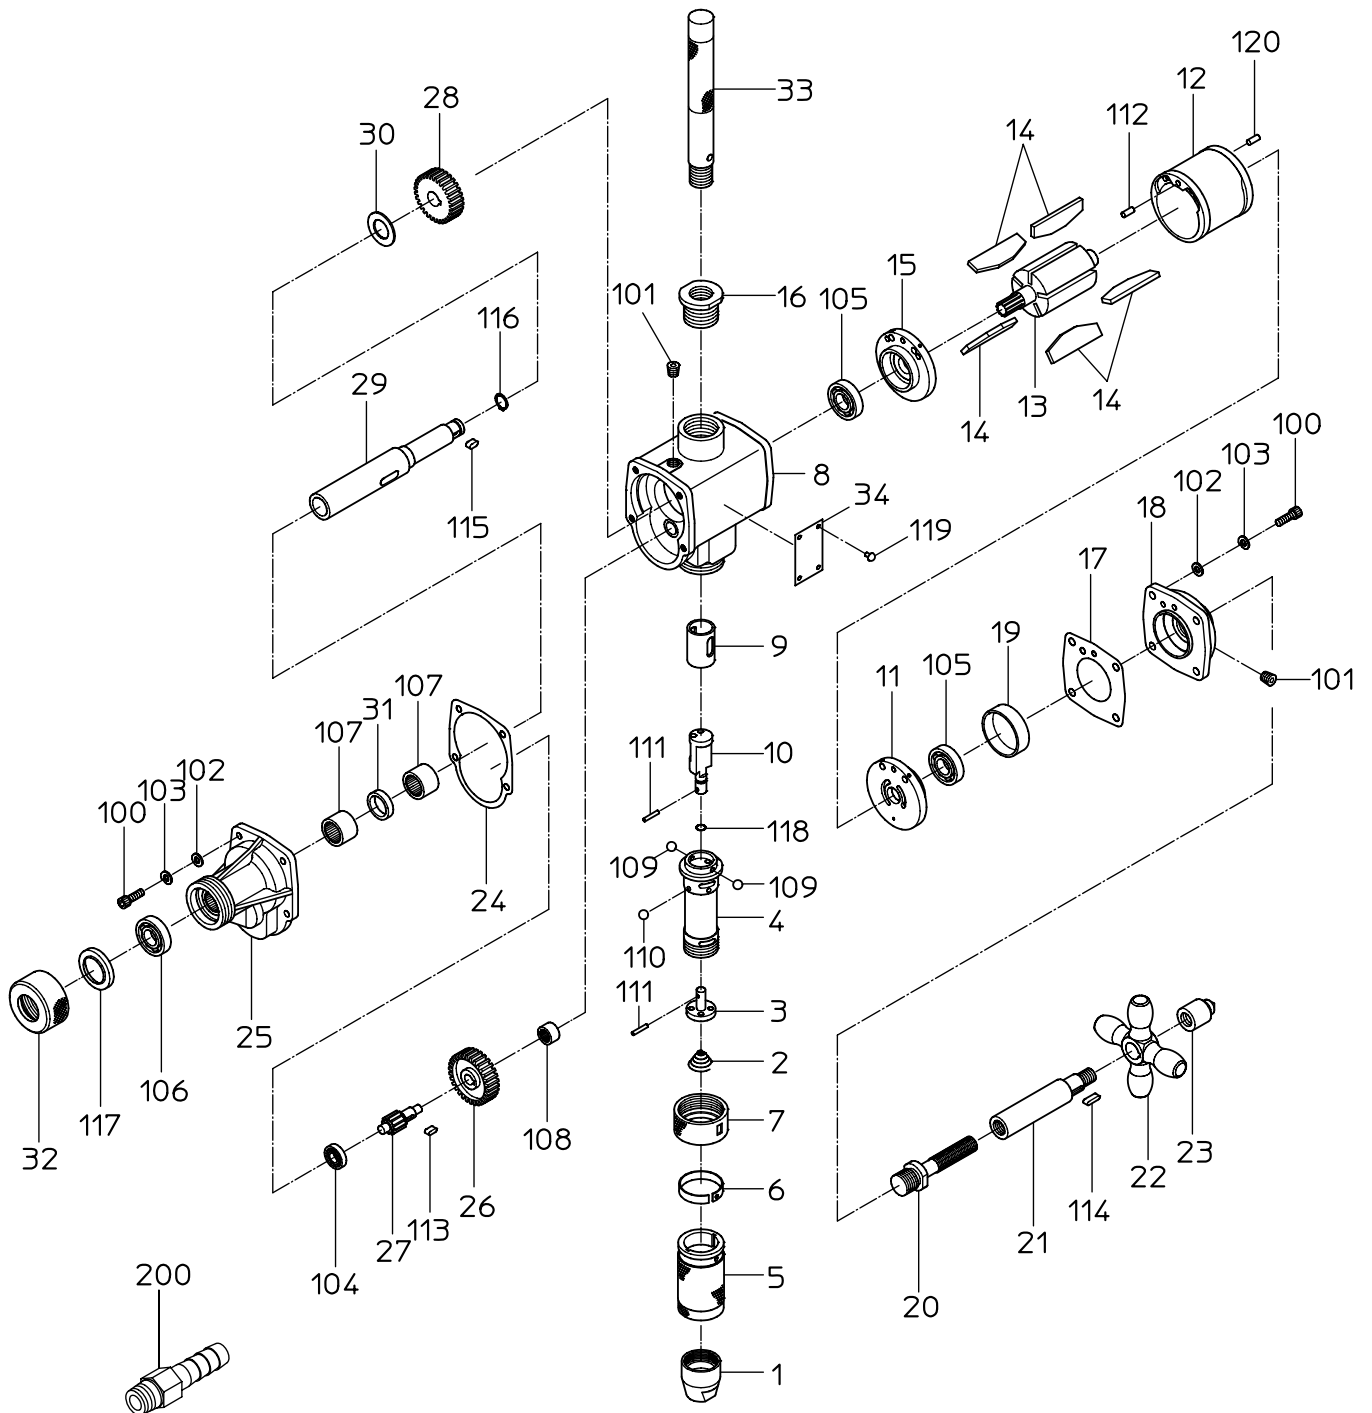

PARTS LIST

NRD-22R

510346

NIPPON PNEUMATIC MFG. CO., LTD.

PARTS LIST

(1/2)

MODEL : **NRD-22R**

510346

ITEM	PART NO.	PART NAME	Q' ty
1	15100940	INLET BUSHING	1
2	15100930	THROTTLE SPRING	1
3	15101000	THROTTLE VALVE	1
4	15100990	THROTTLE ARBOR	1
5	15100970	GRIP	1
6	15100980	GRIP RING	1
7	15101010	ARBOR NUT	1
8	Not available separately. Available only as ROTOR CASE CP (P/No. 15106719)	ROTOR CASE	1
9	Not available separately. Available only as ROTOR CASE CP (P/No. 15106719)	REVERSE BUSH	1
10	15101070	REVERSE VALVE	1
11	15101150	TOP PLATE	1
12	15101140	CYLINDER	1
13	15101180	ROTOR	1
14	15106838	VANE	5
15	15101170	BOTTOM PLATE	1
16	15207510	SOCKET	1
17	15101120	TOP SEAL	1
18	Not available separately. Available only as OIL CASE WB (P/No. 15106703)	OIL CASE	1
19	Not available separately. Available only as OIL CASE WB (P/No. 15106703)	OIL BUSH	1
20	15101050	FEED SCREW	1
21	15101060	FEED SLEEVE	1
22	15101040	FEED HANDLE	1
23	15101020	CENTER	1
24	15101130	BOTTOM SEAL	1
23	Not available separately. Available only as GEAR CASE CP (P/No. 15106718)	GEAR CASE	1
26	15101200	REDUCTION GEAR	1
27	15101210	REDUCTION GEAR	1
28	15101230	SOCKET GEAR	1
29	15101260	DRILL SOCKET	1
30	15101100	THRUST WASHER	1
31	15101300	BEARING COLLAR	1
32	15101240	SOCKET NUT	1
33	15101110	HOLDER	1
34		NAME PLATE	1
100	74006020	CAP SCREW	8
101	28100501	HEX. SOCKET PLUG	2
102	76310206	WASHER	8
103	76420106	SPRING WASHER	8
104	28201067	BALL BEARING	1
105	28201089	BALL BEARING	2
106	28202017	THRUST BEARING	1
107	28203052	NEEDLE BEARING	2
108	28203063	NEEDLE BEARING	1
109	25502120	STEEL BALL	2