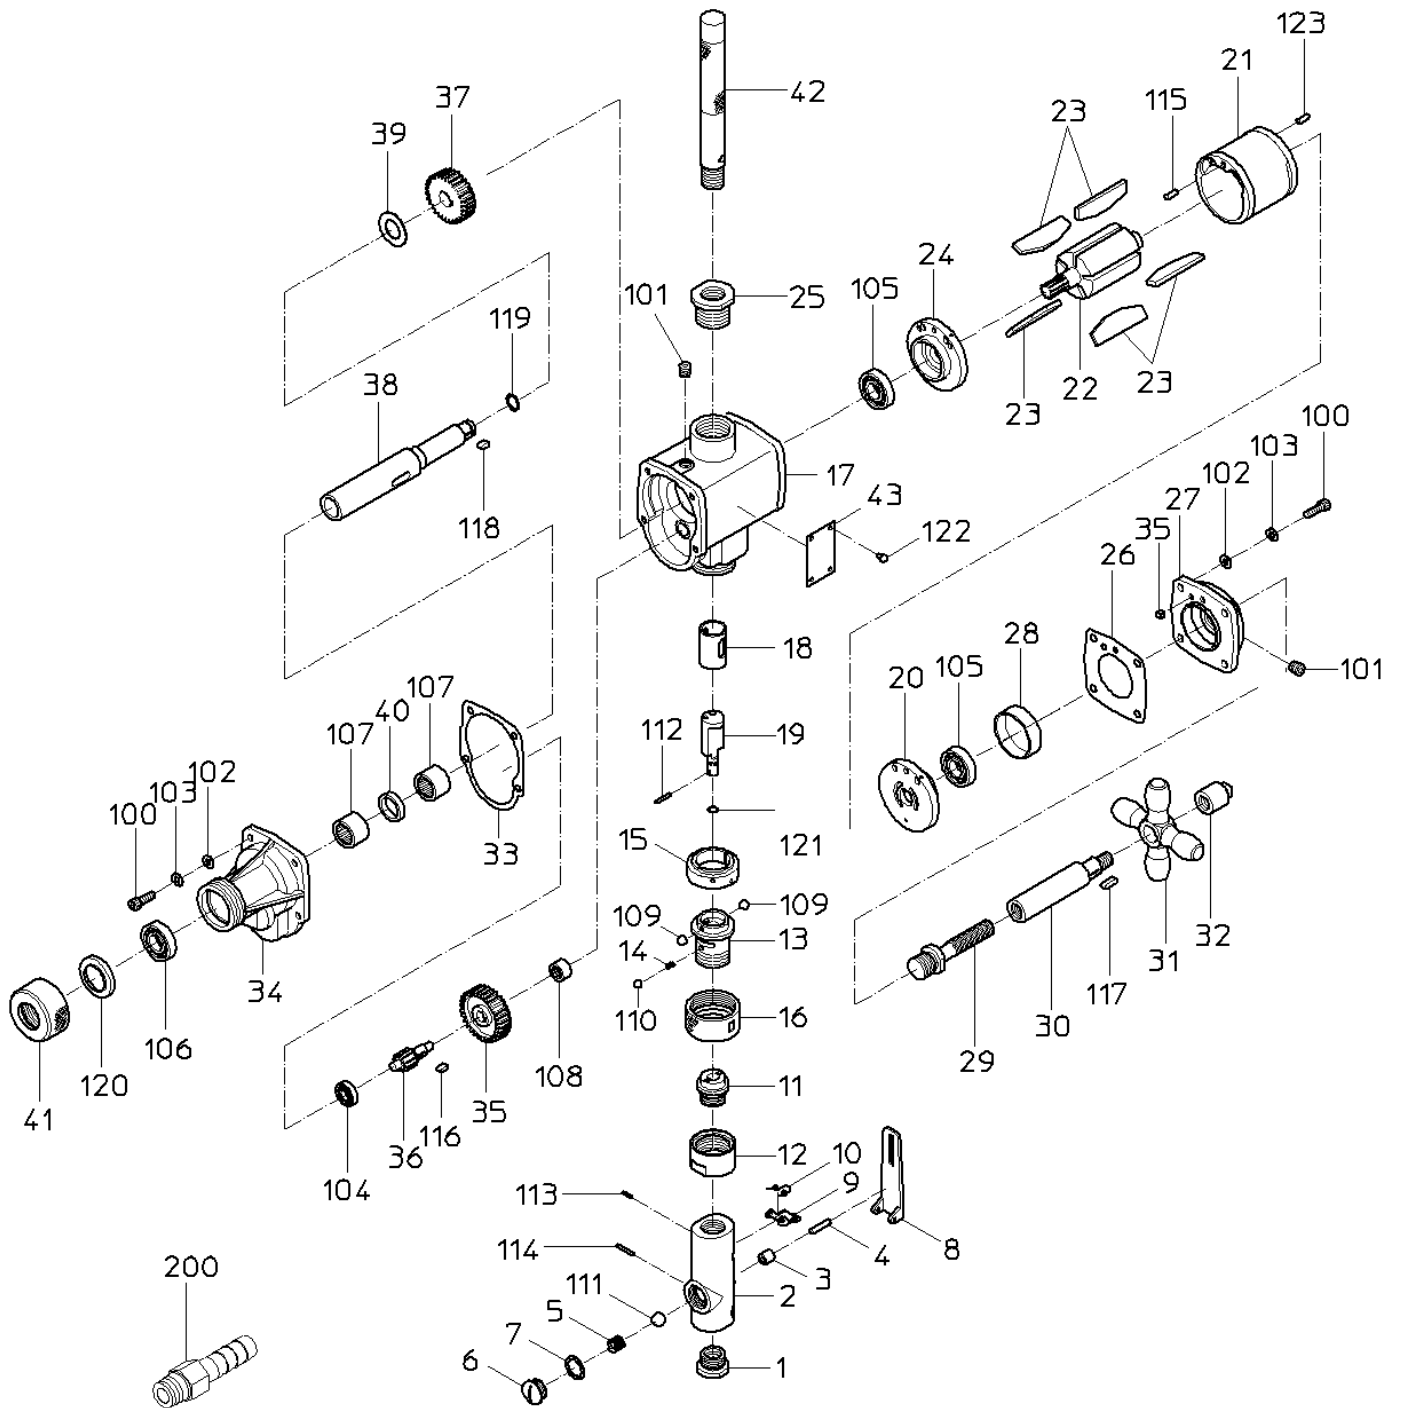

PARTS LIST

NRD-22RLW

510367

日本ニューマチック工業株式会社
NIPPON PNEUMATIC MFG. CO., LTD.

パーツリスト PARTS LIST

(1/2)

型式 MODEL: **NRD-22RLW**

510367

符号 ITEM	品番 PART NO.	PART NAME	個数 Q'ty
1	15220028	INLET BUSHING	1
2	Not available separately Available only as THROTTLE ARBOR WB (P/15016954)	THROTTLE ARBOR	1
3	Not available separately Available only as THROTTLE ARBOR WB (P/15016954)	THROTTLE BUSH	1
4	28207224	ROLLER PIN	1
5	15009260	THROTTLE SPRING	1
6	15009290	THROTTLE PLUG	1
7	15009340	RUBBER PACKING	1
8	15016037	LEVER	1
9	15008270	STOPPER	1
10	15008230	SPRING	1
11	15101330	THROTTLE ADAPTOR	1
12	15101340	ARBOR NUT	1
13	15101320	THROTTLE ARBOR	1
14	15007650	SPRING	1
15	15403740	REVERSE LEVER	1
16	15101010	ARBOR NUT	1
17	Not available separately Available only as ROTOR CASE CP (P/15106835)	ROTOR CASE	1
18	Not available separately Available only as ROTOR CASE CP (P/15106835)	REVERSE BUSH	1
19	15101070	REVERSE VALVE	1
20	15101150	TOP PLATE	1
21	15101140	CYLINDER	1
22	15101180	ROTOR	1
23	15016838	VANE	5
24	15101170	BOTTOM PLATE	1
25	15207510	SOCKET	1
26	15101120	TOP SEAL	1
27	Not available separately Available only as OIL CASE WB (P/15106901)	OIL CASE	1
28	Not available separately Available only as OIL CASE WB (P/15106901)	OIL BUSH	1
29	15101050	FEED SCREW	1
30	15101060	FEED SLEEVE	1
31	15101040	FEED HANDLE	1
32	15101020	CENTER	1
33	15101130	BOTTOM SEAL	1
34	Not available separately Available only as GEAR CASE CP (P/15106718)	GEAR CASE	1
35	15101200	REDUCTION GEAR	1
36	15101210	REDUCTION GEAR	1
37	15101230	SOCKET GEAR	1
38	15101260	DRILL SOCKET	1
39	15101100	THRUST WASHER	1
40	15101300	BEARING COLLAR	1