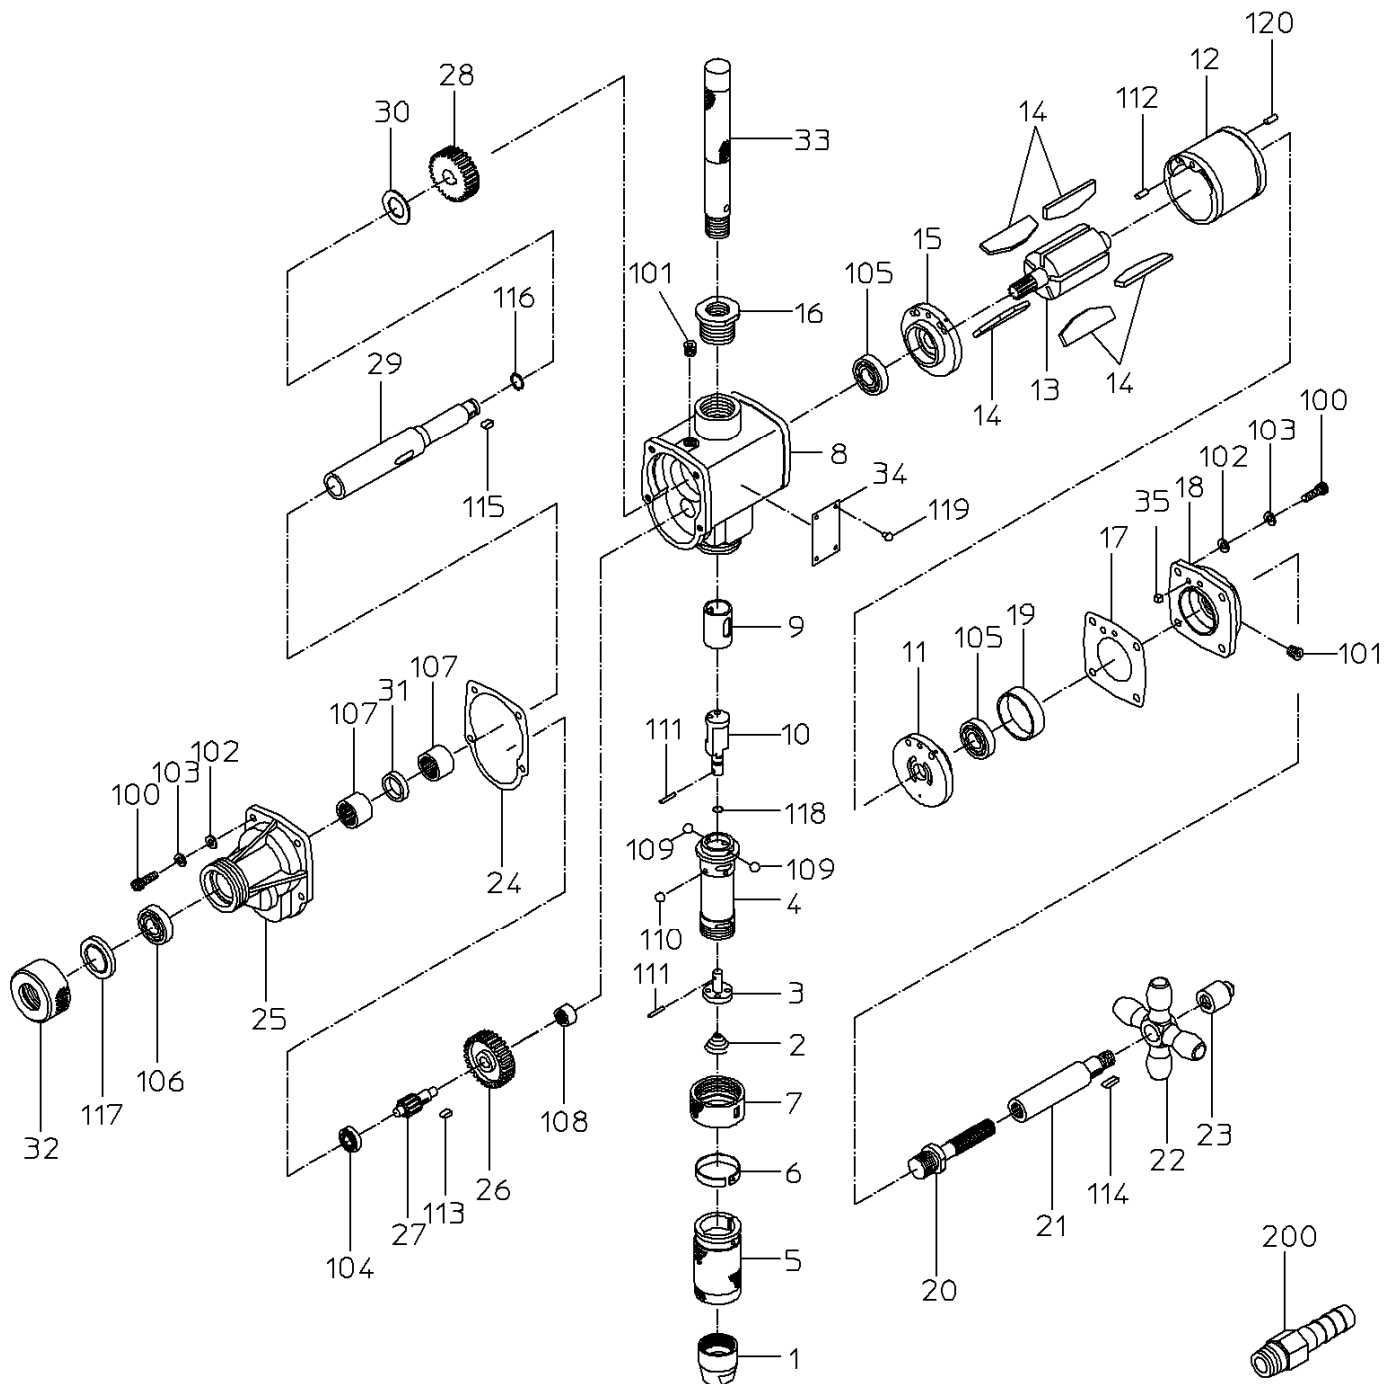

PARTS LIST

NRD-19R

510307

NIPPON PNEUMATIC MFG. CO., LTD.

PARTS LIST

MODEL :

NRD-19R

510307

ITEM	PART NO.	PART NAME	Q'ty
1	15100940	INLET BUSHING	1
2	15100930	THROTTLE SPRING	1
3	15101000	THROTTLE VALVE	1
4	15100990	THROTTLE ARBOR	1
5	15100970	GRIP	1
6	15100980	GRIP RING	1
7	15101010	ARBOR NUT	1
8	15106891	ROTOR CASE	1
9	Not available separately. Availabel only as ROTOR CASE CP (P/No. 15106917)	REVERSE BUSH	1
10	15101070	REVERSE VALVE	1
11	15101150	TOP PLATE	1
12	15101140	CYLINDER	1
13	15101180	ROTOR	1
14	15106838	VANE	5
15	15101170	BOTTOM PLATE	1
16	15207510	SOCKET	1
17	15101120	TOP SEAL	1
18	Not available separately. Availabel only as OIL CASE WB (P/No. 15106901)	OIL CASE	1
19	Not available separately. Availabel only as OIL CASE WB (P/No. 15106901)	OIL BUSH	1
20	15101050	FEED SCREW	1
21	15101060	FEED SLEEVE	1
22	15101040	FEED HANDLE	1
23	15101020	CENTER	1
24	15101130	BOTTOM SEAL	1
25	Not available separately. Availabel only as GEAR CASE CP (P/No. 15106718)	GEAR CASE	1
26	15101200	REDUCTION GEAR	1
27	15100910	REDUCTION GEAR	1
28	15100920	SOCKET GEAR	1
29	15101260	DRILL SOCKET	1
30	15101100	THRUST WASHER	1
31	15101300	BEARING COLLAR	1
32	15101240	SOCKET NUT	1
33	15101110	HOLDER	1
34	18400722	NAME PLATE	1
35	15106900	FELT	1
100	74006020	CAP SCREW	8
101	28100501	HEX. SOCKET PLUG	2
102	76310206	WASHER	8
103	76420106	SPRING WASHER	8
104	28201067	BALL BEARING	1
105	28201089	BALL BEARING	2
106	28202017	THRUST BEARING	1
107	28203052	NEEDLE BEARING	2
108	28203063	NEEDLE BEARING	1
109	25502120	STEEL BALL	2
110	25502010	STEEL BALL	1
111	28206044	PIN	2
112	25305050	SPRING PIN	1
113	28209017	KEY	1