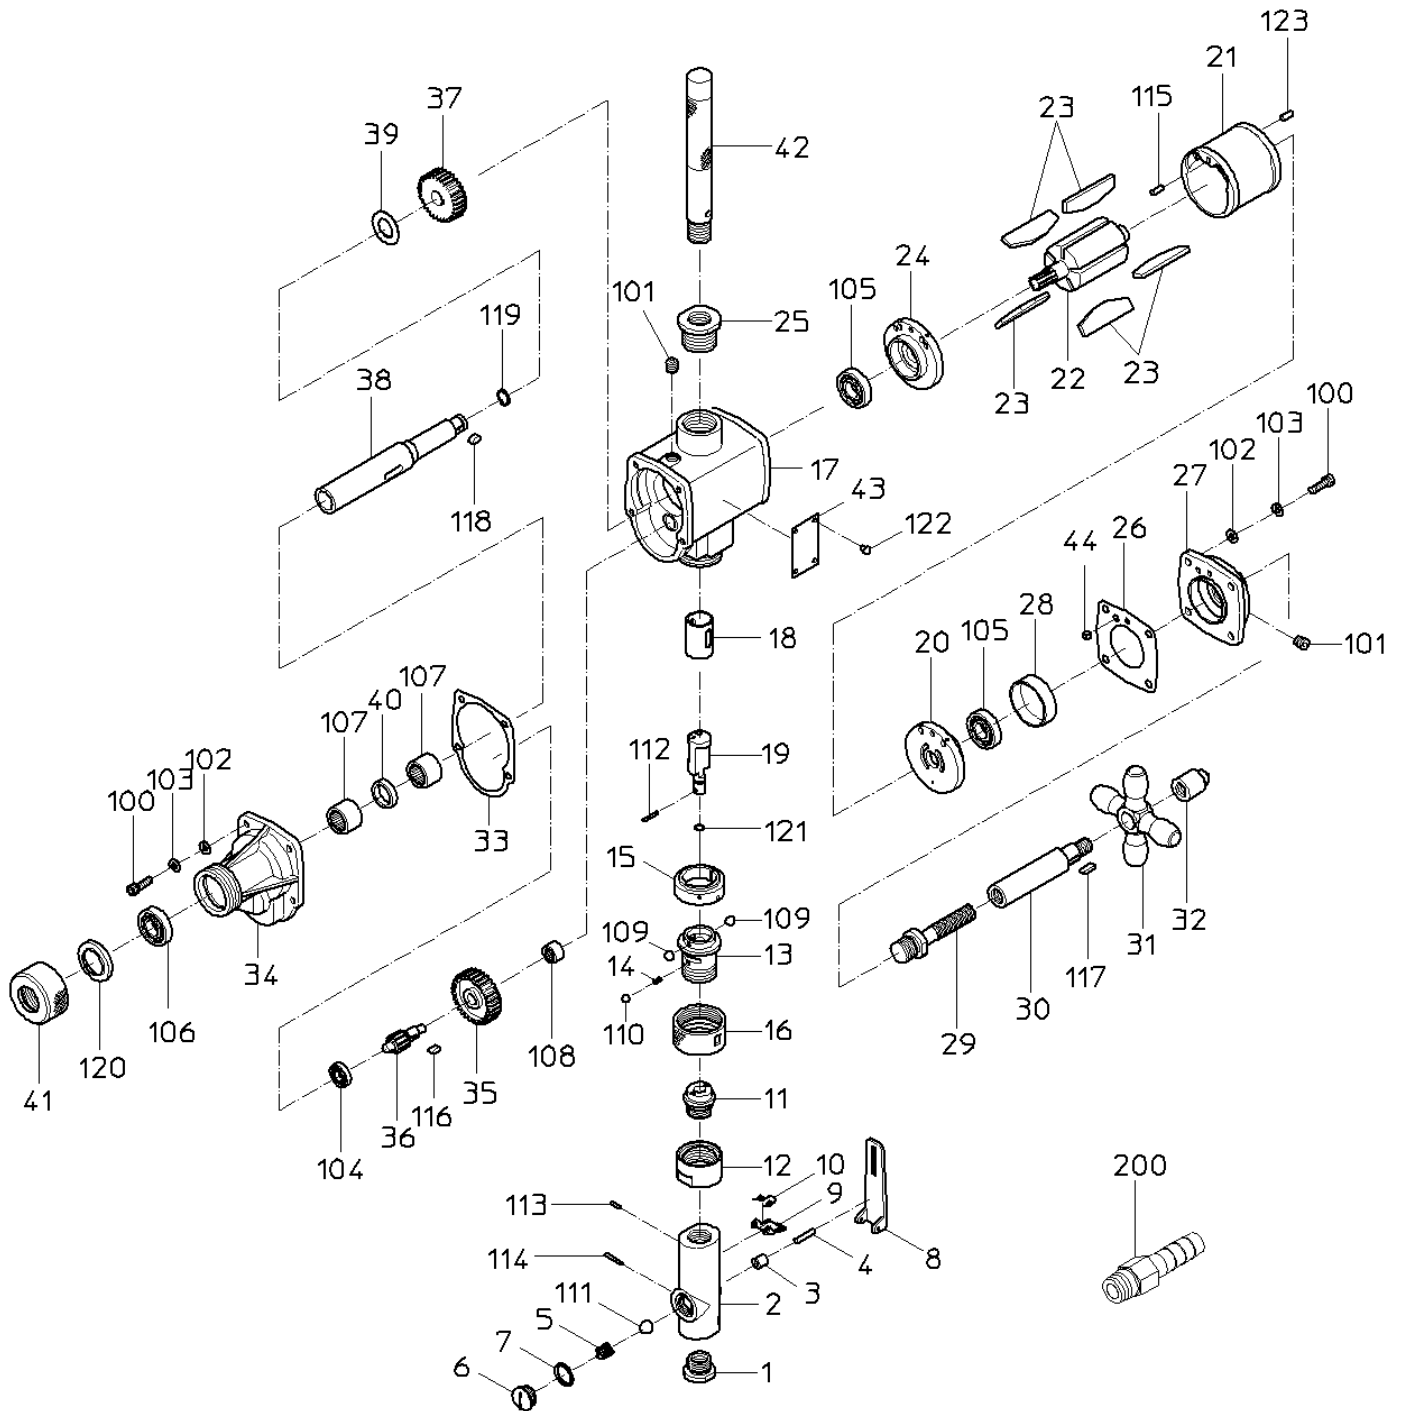

PARTS LIST

NRD-19RLW

510326

パーツリスト PARTS LIST

(1/2)

型式 MODEL: **NRD-19RLW**

510326

符号 ITEM	品番 PART NO.	PART NAME	個数 Q'ty
1	15220028	INLET BUSHING	1
2	Not available separately Available only as THROTTLE ARBOR WB (P/15016954)	THROTTLE ARBOR	1
3	Not available separately Available only as THROTTLE ARBOR WB (P/15016954)	THROTTLE BUSH	1
4	28207224	ROLLER PIN	1
5	15009260	THROTTLE SPRING	1
6	15009290	THROTTLE PLUG	1
7	15009340	RUBBER PACKING	1
8	15016037	LEVER	1
9	15008270	STOPPER	1
10	15008230	SPRING	1
11	15101330	THROTTLE ADAPTOR	1
12	15101340	ARBOR NUT	1
13	15101320	THROTTLE ARBOR	1
14	15007650	SPRING	1
15	15403740	REVERSE LEVER	1
16	15101010	ARBOR NUT	1
17	Not available separately Available only as ROTOR CASE CP (P/15106835)	ROTOR CASE	1
18	Not available separately Available only as ROTOR CASE CP (P/15106835)	REVERSE BUSH	1
19	15101070	REVERSE VALVE	1
20	15101150	TOP PLATE	1
21	15101140	CYLINDER	1
22	15101180	ROTOR	1
23	15106838	VANE	5
24	15101170	BOTTOM PLATE	1
25	15207510	SOCKET	1
26	15101120	TOP SEAL	1
27	Not available separately Available only as OIL CASE WB (P/15106901)	OIL CASE	1
28	Not available separately Available only as OIL CASE WB (P/15106901)	OIL BUSH	1
29	15101050	FEED SCREW	1
30	15101060	FEED SLEEVE	1
31	15101040	FEED HANDLE	1
32	15101020	CENTER	1
33	15101130	BOTTOM SEAL	1
34	Not available separately Available only as GEAR CASE CP (P/15106718)	GEAR CASE	1
35	15101200	REDUCTION GEAR	1
36	15100910	REDUCTION GEAR	1
37	15100920	SOCKET GEAR	1
38	15101260	DRILL SOCKET	1
39	15101100	THRUST WASHER	1
40	15101300	BEARING COLLAR	1
41	15101240	SOCKET NUT	1
42	15101110	HOLDER	1